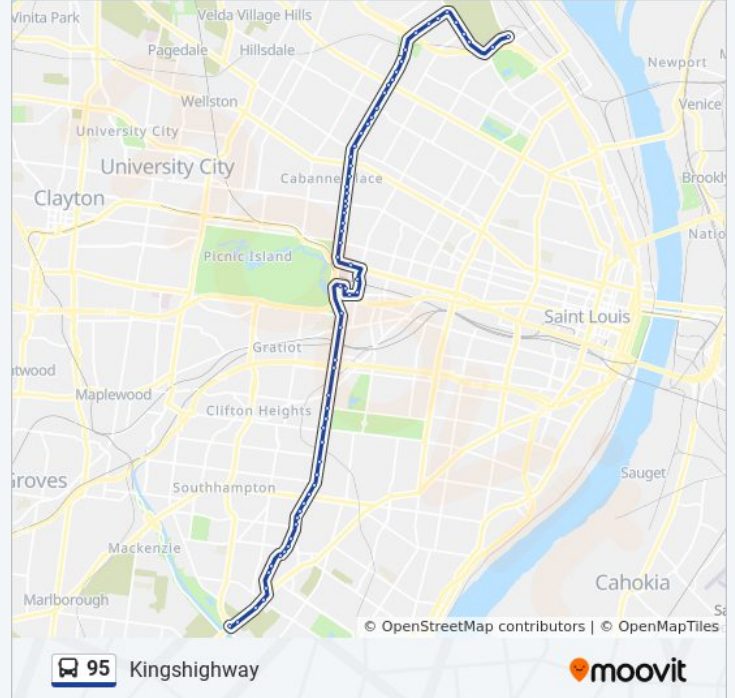

### 95 bus Info

**Direction:** To Broadway Taylor Tc

**Stops:** 66

**Trip Duration:** 53 min

**Line Summary:**

Kingshighway @ Reber Place Nb

Kingshighway @ Magnolia Nb

Kingshighway @ Vandeventer Nb

Kingshighway @ Highland Nb

Kingshighway @ Maffitt Nb

Kingshighway @ St. Louis Nb

Kingshighway @ Lexington Nb

Kingshighway @ Natural Bridge Nb

Kingshighway @ San Francisco Nb

Kingshighway @ Margaretta Nb

Kingshighway @ Lee Nb

Kingshighway @ Penrose Nb

Kingshighway @ Lillian Nb

Kingshighway @ Thekla Nb

Kingshighway @ Harney Nb

Kingshighway @ West Florissant Nb

West Florissant @ Euclid Sb

West Florissant @ Shreve Sb

West Florissant @ I-70 Exit 245b Sb

Taylor @ I-70 Overpass Nb

North Broadway Transit Center

**Direction: To Central West End Tc Only**

35 stops

[VIEW LINE SCHEDULE](#)

North Broadway Transit Center

Taylor @ I-70 Overpass Sb

West Florissant @ I-70 Exit 245b Nb