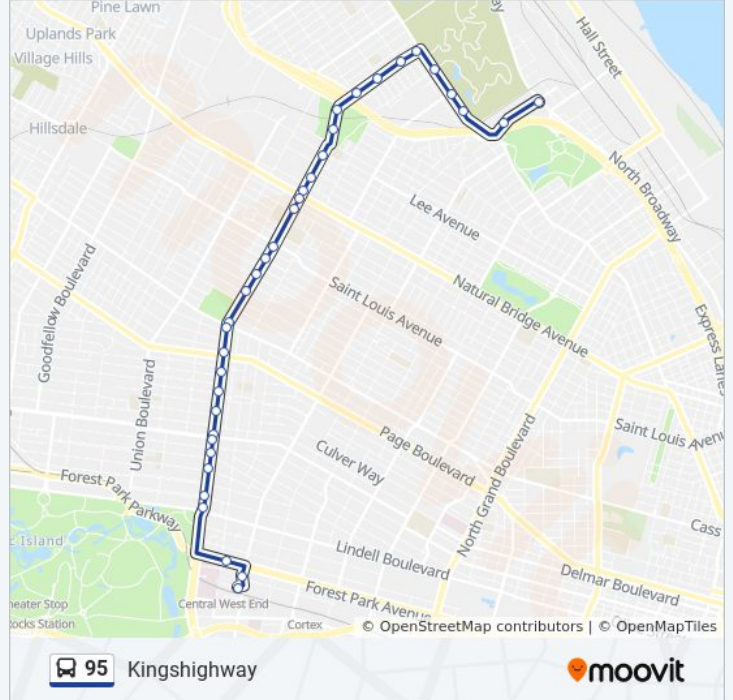

Kingshighway @ Brown Sb

Kingshighway @ Margeretta Sb

Kingshighway @ Natural Bridge Sb

Kingshighway @ Natural Bridge Sb

Kingshighway @ Lexington Sb

Kingshighway @ St. Louis Sb

**95 bus Time Schedule**

To Central West End Tc Only Route Timetable:

Sunday	12:09 AM
Monday	12:09 AM
Tuesday	12:11 AM
Wednesday	12:11 AM
Thursday	12:11 AM
Friday	12:11 AM
Saturday	12:11 AM

**95 bus Info**

**Direction:** To Central West End Tc Only

**Stops:** 35

**Trip Duration:** 22 min

**Line Summary:**

Kingshighway @ Maffitt Sb  
 Kingshighway @ Highland Sb  
 Kingshighway @ Lotus Sb  
 Kingshighway @ Dr ML King Sb  
 Kingshighway @ Dr ML King Sb  
 Kingshighway @ Page Sb  
 Kingshighway @ Vernon Sb  
 Kingshighway @ Cabanne Sb  
 Kingshighway @ Hodiamont Right Of Way Sb  
 Kingshighway @ Delmar Sb  
 Kingshighway @ Delmar Sb  
 Kingshighway @ Mcpherson Sb  
 Kingshighway @ Waterman Sb  
 Kingshighway @ Maryland Sb  
 Kingshighway @ Lindell Sb  
 Forest Park @ Euclid Eb  
 Taylor @ Parkview Place Sb  
 Central West End Transit Center

**Direction: To Hampton Gravois Tc**

66 stops

[VIEW LINE SCHEDULE](#)

North Broadway Transit Center  
 Taylor @ I-70 Overpass Sb  
 West Florissant @ I-70 Exit 245b Nb  
 West Florissant @ Shreve Nb  
 West Florissant @ Euclid Nb  
 Kingshighway @ West Florissant Sb  
 Kingshighway @ Harney Sb  
 Kingshighway @ Thekla Sb  
 Kingshighway @ Lillian Sb  
 Kingshighway @ Bircher Sb  
 Kingshighway @ Penrose Sb