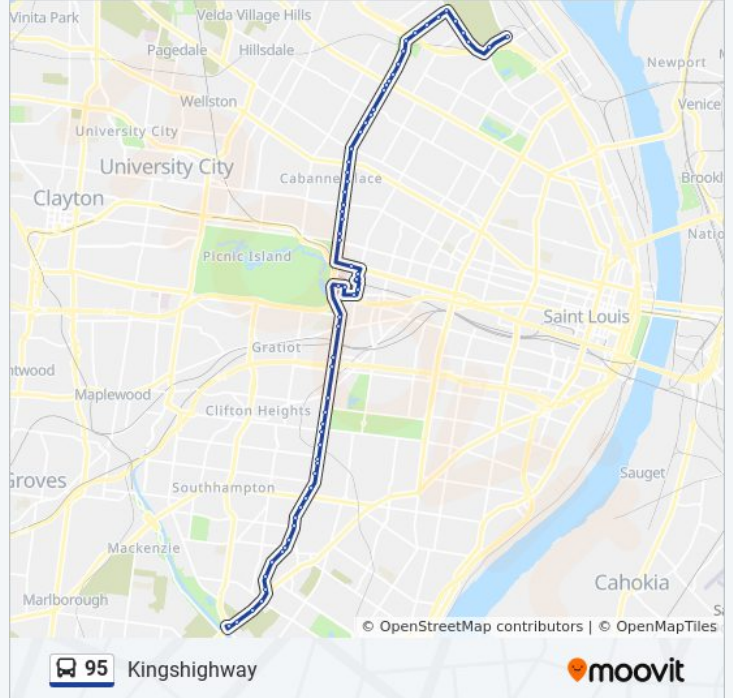

Taylor @ I-70 Overpass Nb

North Broadway Transit Center

**Direction: To Central West End Tc Only**

35 stops

[VIEW LINE SCHEDULE](#)

North Broadway Transit Center

Taylor @ I-70 Overpass Sb

West Florissant @ I-70 Exit 245b Nb

**Direction: To Hampton Gravois Tc**

66 stops

[VIEW LINE SCHEDULE](#)

North Broadway Transit Center  
 Taylor @ I-70 Overpass Sb  
 West Florissant @ I-70 Exit 245b Nb  
 West Florissant @ Shreve Nb  
 West Florissant @ Euclid Nb  
 Kingshighway @ West Florissant Sb  
 Kingshighway @ Harney Sb  
 Kingshighway @ Thekla Sb  
 Kingshighway @ Lillian Sb  
 Kingshighway @ Bircher Sb  
 Kingshighway @ Penrose Sb

**95 bus Time Schedule**

To Hampton Gravois Tc Route Timetable:

Sunday	4:08 AM - 11:29 PM
Monday	4:08 AM - 11:28 PM
Tuesday	4:08 AM - 11:28 PM
Wednesday	4:08 AM - 11:28 PM
Thursday	4:08 AM - 11:28 PM
Friday	4:08 AM - 11:28 PM
Saturday	4:08 AM - 11:29 PM

**95 bus Info**

**Direction:** To Hampton Gravois Tc

**Stops:** 66

**Trip Duration:** 55 min

**Line Summary:**

Kingshighway @ Brown Sb  
Kingshighway @ Margeretta Sb  
Kingshighway @ Natural Bridge Sb  
Kingshighway @ Natural Bridge Sb  
Kingshighway @ Lexington Sb  
Kingshighway @ St. Louis Sb  
Kingshighway @ Maffitt Sb  
Kingshighway @ Highland Sb  
Kingshighway @ Lotus Sb  
Kingshighway @ Dr MI King Sb  
Kingshighway @ Dr MI King Sb  
Kingshighway @ Page Sb  
Kingshighway @ Vernon Sb  
Kingshighway @ Cabanne Sb  
Kingshighway @ Hodiamont Right Of Way Sb  
Kingshighway @ Delmar Sb  
Kingshighway @ Delmar Sb  
Kingshighway @ Mcpherson Sb  
Kingshighway @ Waterman Sb  
Kingshighway @ Maryland Sb  
Kingshighway @ Lindell Sb  
Forest Park @ Euclid Eb  
Taylor @ Parkview Place Sb  
Central West End Transit Center  
Taylor @ Mckinley Sb  
Clayton @ Taylor Wb  
Euclid @ Barnes Jewish Hospital Plaza Nb  
Barnes Jewish Hospital Plaza Wb  
Kingshighway @ Oakland Sb  
Kingshighway @ Manchester Sb  
Kingshighway @ Mcree Sb  
Kingshighway @ Shaw Sb  
Kingshighway @ Southwest Sb