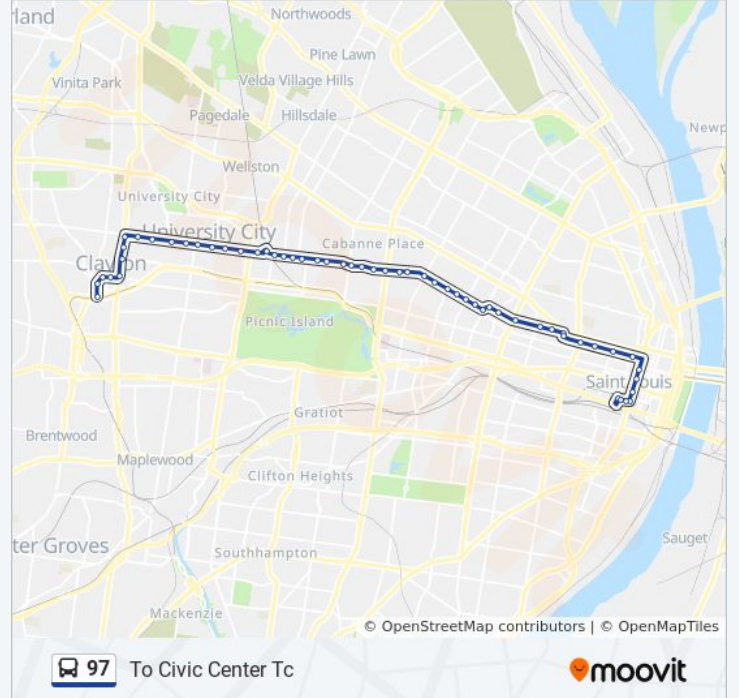

Enright @ Vandeventer Eb

Enright @ Spring Eb

Franklin @ Grand Eb

Franklin @ Compton Eb

Franklin @ Garrison Eb

Franklin @ Leffingwell Eb

Leffingwell @ Delmar Sb

Delmar @ Jefferson Eb

Delmar @ 21st Street Eb

Delmar @ 18th Street Eb

Delmar @ 14th Street Eb

Tucker @ St. Charles Sb

Tucker @ Pine Sb

Tucker @ Walnut Sb

Tucker @ Spruce Sb

Spruce @ 13th Street Wb

Spruce @ 14th Street Wb

Direction: To Clayton Tc

55 stops

[VIEW LINE SCHEDULE](#)

- Civic Center Transit Center
- Spruce @ 14th Street Eb
- Spruce @ 13th Street Eb
- Tucker @ Clark Nb
- Tucker @ Market Nb
- Tucker @ Pine Nb
- Tucker @ St. Charles Nb
- Convention Plz @ Tucker Wb
- Delmar @ 15th Street Wb
- Delmar @ 18th Street Wb
- Delmar @ 21st Street Wb
- Delmar @ Jefferson Wb
- Leffingwell @ Delmar Nb
- Franklin @ Leffingwell Wb
- Franklin @ Garrison Wb
- Franklin @ Compton Wb
- Franklin @ Grand Wb
- Enright @ Spring Wb
- Enright @ Vandeventer Wb
- Vandeventer @ Delmar Sb
- 3965 Delmar Wb
- Delmar @ Sarah Wb
- Delmar @ Whittier Wb
- Delmar @ Pendleton Wb
- Delmar @ Newstead Wb
- Delmar @ Taylor Wb
- Delmar @ Walton Wb
- Delmar @ Euclid Wb

97 bus Info

Direction: To Clayton Tc

Stops: 55

Trip Duration: 46 min

Line Summary:

Delmar @ Kingshighway Wb

Delmar @ Academy Wb

Delmar @ Clarendon Wb