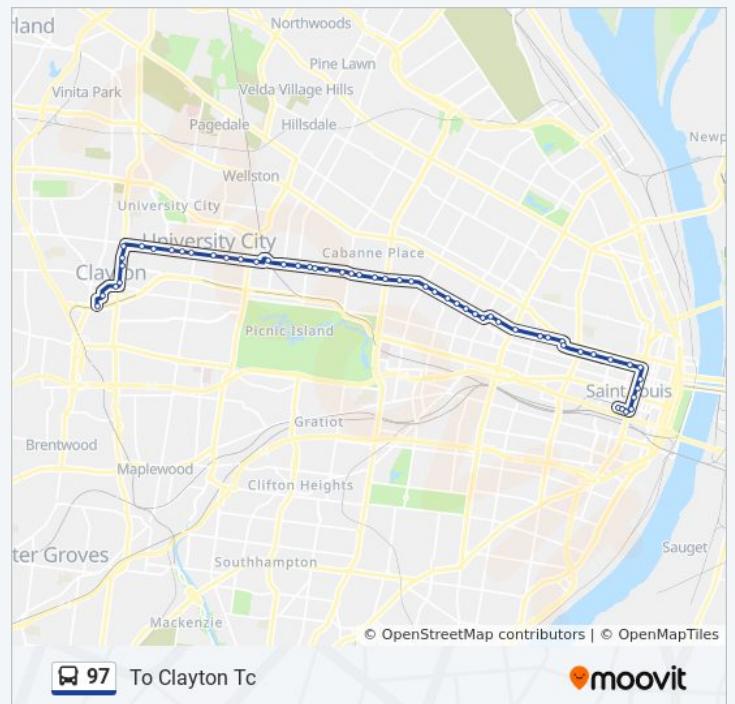

Spruce @ 14th Street Wb

Direction: To Clayton Tc

55 stops

[VIEW LINE SCHEDULE](#)

- Civic Center Transit Center
- Spruce @ 14th Street Eb
- Spruce @ 13th Street Eb
- Tucker @ Clark Nb
- Tucker @ Market Nb
- Tucker @ Pine Nb
- Tucker @ St. Charles Nb
- Convention Plz @ Tucker Wb
- Delmar @ 15th Street Wb
- Delmar @ 18th Street Wb
- Delmar @ 21st Street Wb
- Delmar @ Jefferson Wb
- Leffingwell @ Delmar Nb
- Franklin @ Leffingwell Wb
- Franklin @ Garrison Wb
- Franklin @ Compton Wb
- Franklin @ Grand Wb
- Enright @ Spring Wb
- Enright @ Vandeventer Wb
- Vandeventer @ Delmar Sb
- 3965 Delmar Wb
- Delmar @ Sarah Wb
- Delmar @ Whittier Wb
- Delmar @ Pendleton Wb
- Delmar @ Newstead Wb
- Delmar @ Taylor Wb
- Delmar @ Walton Wb
- Delmar @ Euclid Wb

97 bus Time Schedule

To Clayton Tc Route Timetable:

Sunday	12:22 AM - 11:22 PM
Monday	12:22 AM - 11:22 PM
Tuesday	12:22 AM - 11:22 PM
Wednesday	12:22 AM - 11:22 PM
Thursday	12:22 AM - 11:22 PM
Friday	12:22 AM - 11:22 PM
Saturday	12:22 AM - 11:22 PM

97 bus Info

Direction: To Clayton Tc

Stops: 55

Trip Duration: 46 min

Line Summary:

Delmar @ Kingshighway Wb

Delmar @ Academy Wb

Delmar @ Clarendon Wb

Delmar @ Union Wb

5351 Delmar Wb

Delmar @ Belt Wb

Delmar @ Clara Wb

Delmar @ Debaliviere Wb

Delmar @ Goodfellow Wb

Delmar @ Hamilton Wb

Delmar Loop Transit Center Wb