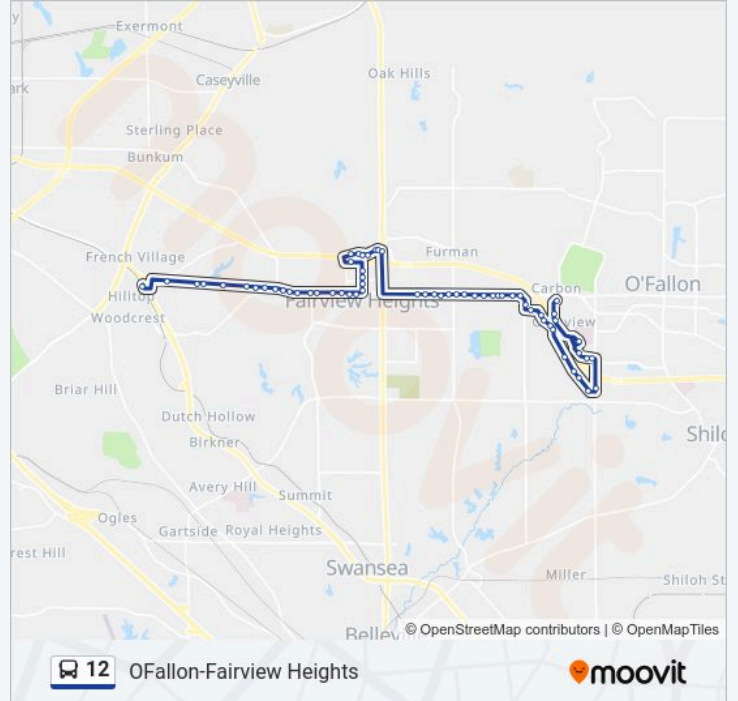

Commerce @ Market Place Nb

58 Commerce Nb

Commerce @ Vatterott College Nb

Plaza @ Best Buy Wb

140 Ludwig Eb

Ludwig @ Fairview Heights Plaza - Red Lobster Eb

100 Ludwig Eb

Ludwig @ St. Clair 10 Eb

Ludwig @ Drury Inn Entrance - Olive Garden Eb

Ludwig @ Drury Inn Entrance - Bob Evans Eb

Illinois @ Ludwig Sb

Lincoln Highway @ Joseph Eb

Lincoln Highway @ Aubuchon Eb

Lincoln Highway @ Bel-Rose Eb

Lincoln Highway @ Hampton Eb

Lincoln Highway @ Schaperkoetter Eb

West Us-50 @ Old Collinsville Eb

2003 West Us-50 Eb

West Us-50 @ Mari Eb

West Us-50 @ Castle Acres Eb

West Us-50 @ St. Ellen Eb

West Us-50 @ Dean Eb

West Us-50 @ Alice Eb

West Us-50 @ Long Eb

West Us-50 @ Hartman Eb

Hartman @ Belt Sb

1325 Central Park Eb

Central Park @ Chevys Fresh Mex Sb

Central Park @ Central Park Plaza Sb

Central Park @ Garden Ridge Entrance Sb

Central Park @ Menards Sb

1247 Central Park Sb