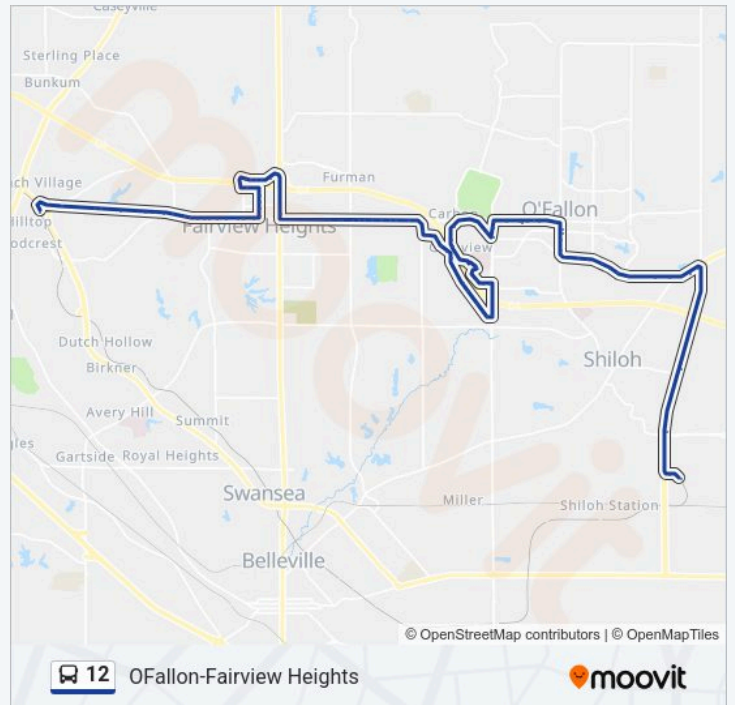

Regency @ Green Mount Eb

Direction: O'Fallon Fairview Hghts - To Fairview

Hghts Tc

Stops: 96

Trip Duration: 39 min

Line Summary:

Green Mount @ Central Park Sb

Central Park @ Drury Inn Wb