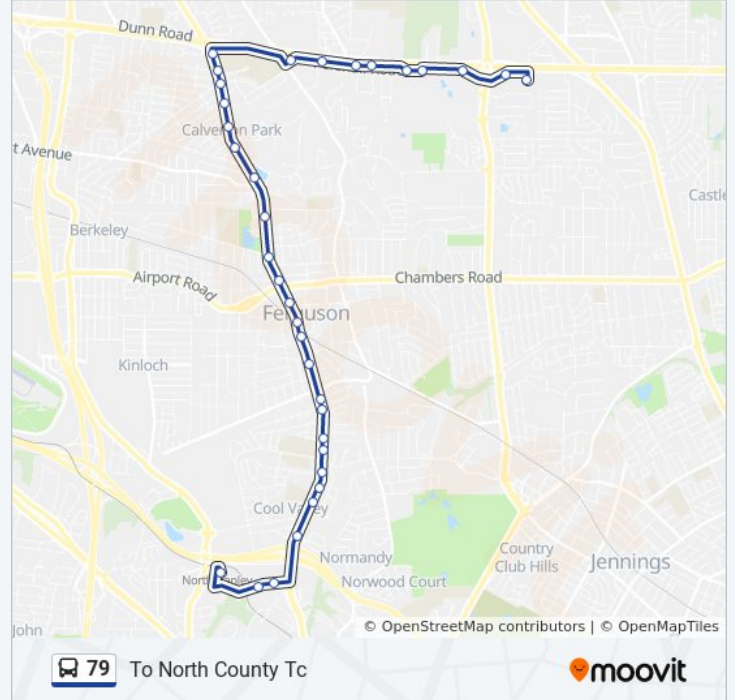

3344 Pershall Eb

Pershall @ Metro Plaza Eb

North County Transit Center

### Direction: To North County Tc Via Dade

43 stops

[VIEW LINE SCHEDULE](#)

North Hanley Transit Center

University Place @ Express Scripts Eb

University Place @ Mark Twain Eb

South Florissant @ Signal Hill Nb