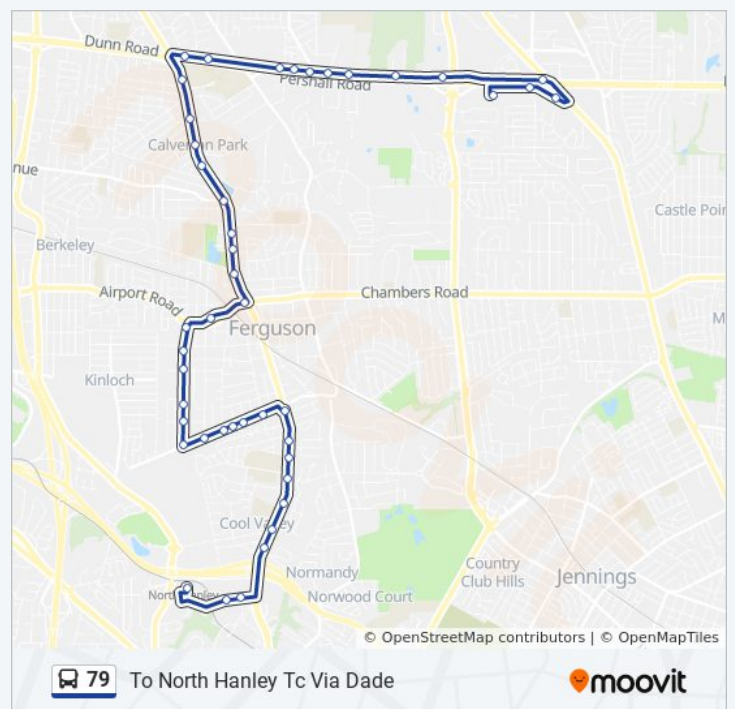

To North Hanley Tc Via Dade Route Timetable:

Sunday	4:50 AM - 5:50 PM
Monday	4:50 AM - 5:50 PM
Tuesday	4:50 AM - 5:50 PM
Wednesday	4:50 AM - 5:50 PM
Thursday	4:50 AM - 5:50 PM
Friday	4:50 AM - 5:50 PM
Saturday	4:50 AM - 5:50 PM

**79 bus Info**

**Direction:** To North Hanley Tc Via Dade

**Stops:** 41

**Trip Duration:** 26 min

**Line Summary:**

South Florissant @ Suburban Sb

South Florissant @ Ruggles Sb

South Florissant @ Fairview Sb