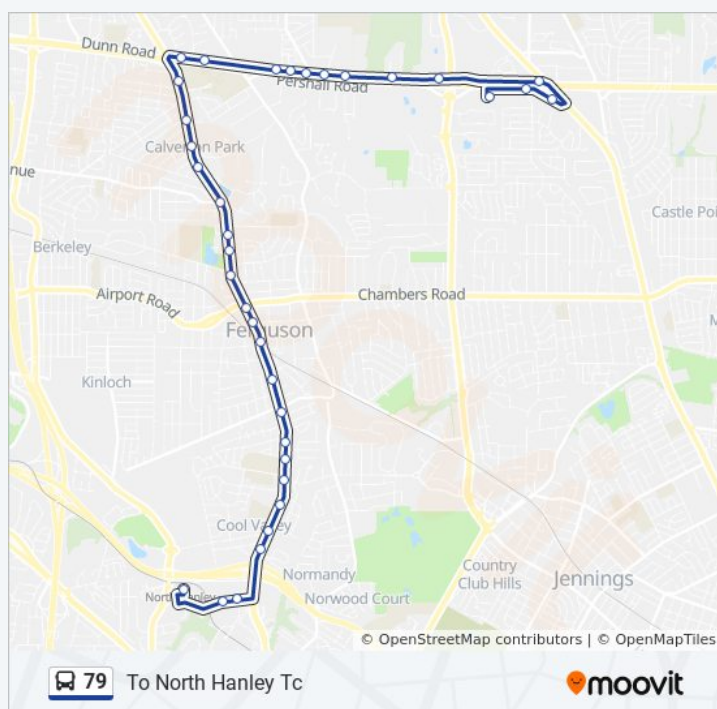

Dunn @ West Florissant Wb

Dunn @ Singing Pines Wb

Dunn @ Summer Run Wb

Dunn @ Grandview Wb

Dunn @ Waterford Wb

Dunn @ Stonebury Wb

Dunn @ Grandview Plaza Wb

Dunn @ Washington Wb

Dunn @ Plaza Duchesne Wb

New Florissant @ Barto Sb

North Florissant @ Elbring Sb

North Florissant @ Grether Sb

North Florissant @ White Sb

North Florissant @ Frost Sb

North Florissant @ Albert Sb

North Florissant @ Lakeview Court Sb

North Florissant @ January Sb

North Florissant @ Airport Sb

North Florissant @ Darst Sb

North Florissant @ Church Sb

South Florissant @ Tiffin Sb

South Florissant @ Suburban Sb

South Florissant @ Ruggles Sb

South Florissant @ Fairview Sb

South Florissant @ Brotherton Sb

1351 South Florissant Sb

South Florissant @ Evans Sb

South Florissant @ Emerling Sb

University Place @ Mark Twain Wb

University Place @ Express Scripts Wb

North Hanley Transit Center

Tuesday	6:51 AM - 6:52 PM
Wednesday	6:51 AM - 6:52 PM
Thursday	6:51 AM - 6:52 PM
Friday	6:51 AM - 6:52 PM
Saturday	6:51 AM - 6:52 PM

79 bus Info

Direction: To North Hanley Tc

Stops: 32

Trip Duration: 24 min

Line Summary:

Direction: To North Hanley Tc Via Dade

79 bus Time Schedule