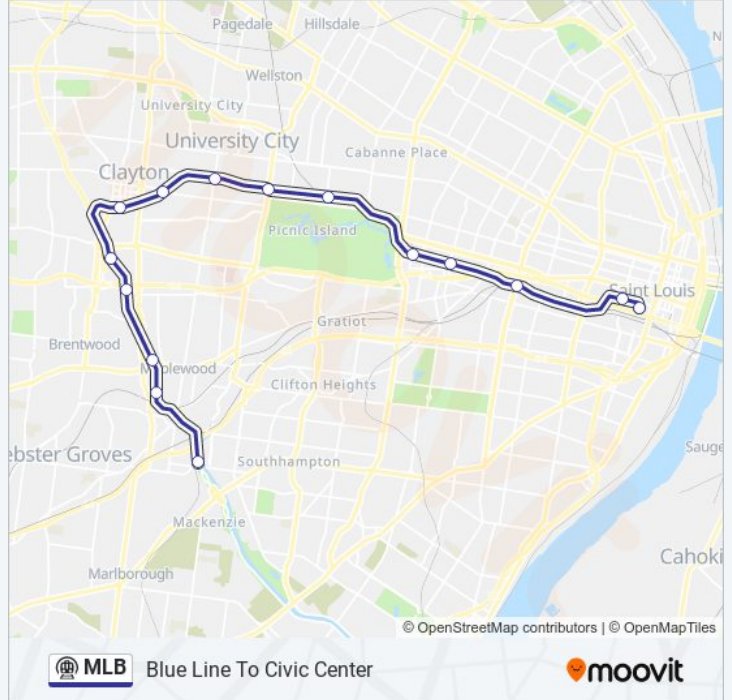

Use the Moovit App to find the closest MLB metro station near you and find out when is the next MLB metro arriving.

Direction: Blue Line To Civic Center

15 stops

[VIEW LINE SCHEDULE](#)

Shrewsbury–Lansdowne I-44 Station

Sunnen Station

Maplewood–Manchester Station

Brentwood I-64 Station

Richmond Height Metrolink Station

Clayton Station

Forsyth Station

University City–Big Bend Station

Skinker Station

Forest Park–Debaliviere Station

Central West End Station

Cortex

Grand Station

Union Station

Civic Center Station

MLB metro Time Schedule

Blue Line To Civic Center Route Timetable:

Direction: Blue Line To Emerson Park

22 stops

[VIEW LINE SCHEDULE](#)

Shrewsbury–Lansdowne I-44 Station

Sunnens Station

Maplewood–Manchester Station

Brentwood I-64 Station

Richmond Height Metrolink Station