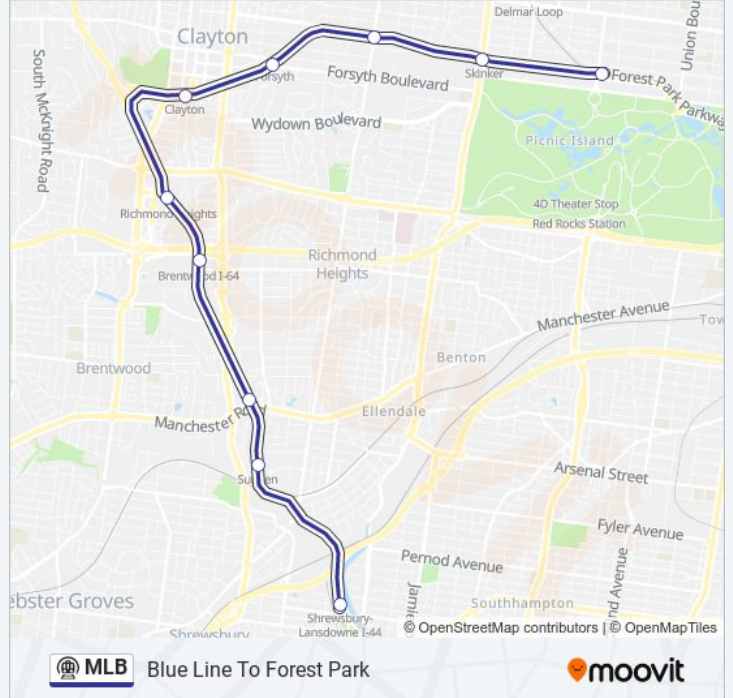

MLB metro Info

Direction: Blue Line To Fairview Heights
Stops: 25
Trip Duration: 52 min
Line Summary:

Laclede's Landing Station

East Riverfront Station

5th & Missouri Station

Emerson Park Station

Jackie Joyner-Kersey Center Station

Brentwood I-64 Station

Richmond Height Metrolink Station

Clayton Station

Forsyth Station

University City–Big Bend Station

Skinker Station

Forest Park–Debaliviere Station

MLB metro Time Schedule

MLB metro Info

Direction: Blue Line To Forest Park

Stops: 10

Trip Duration: 17 min

Line Summary:

Direction: Blue Line To Shrewsbury Lansdowne I-44

25 stops

[VIEW LINE SCHEDULE](#)

- Fairview Heights Station
- Washington Park Station
- Jackie Joyner-Kersey Center Station
- Emerson Park Station
- 5th & Missouri Station
- East Riverfront Station
- Lacleda's Landing Station
- Convention Center Station
- 8th And Pine Station
- Stadium Station
- Civic Center Station
- Union Station
- Grand Station
- Cortex
- Central West End Station
- Forest Park–Debaliviere Station
- Skinker Station
- University City–Big Bend Station