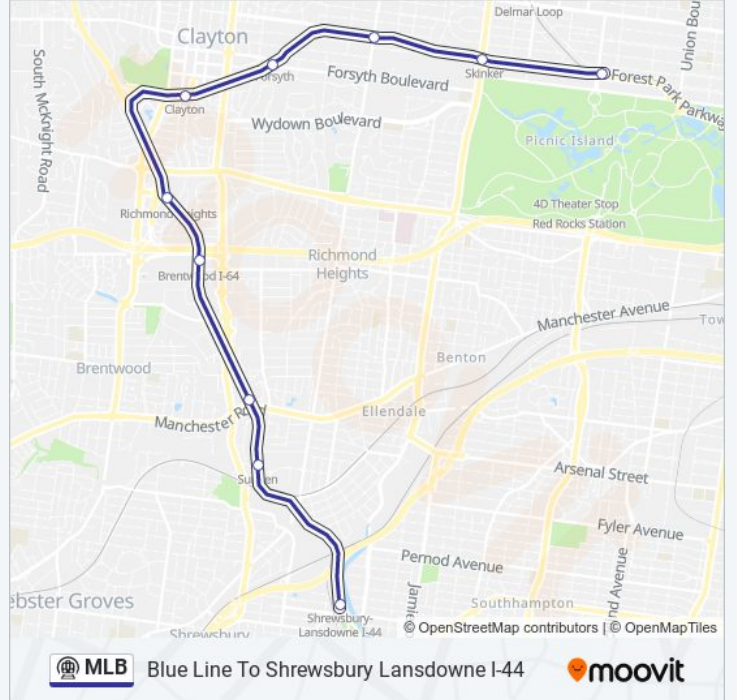

Sunnen Station

Maplewood–Manchester Station

Brentwood I-64 Station

Richmond Height Metrolink Station

Clayton Station

Forsyth Station

University City–Big Bend Station

Skinker Station

MLB metro Info

Direction: Blue Line To Fairview Heights
Stops: 25
Trip Duration: 52 min
Line Summary:

Laclede's Landing Station

East Riverfront Station

5th & Missouri Station

Emerson Park Station

Jackie Joyner-Kersey Center Station

MLB metro Info

Direction: Blue Line To Shrewsbury Lansdowne I-44

Stops: 25

Trip Duration: 17 min

Line Summary:

Forsyth Station

Clayton Station

Richmond Height Metrolink Station

Brentwood I-64 Station

Maplewood–Manchester Station

Sunnen Station

Shrewsbury–Lansdowne I-44 Station

MLB metro time schedules and route maps are available in an offline PDF at moovitapp.com. Use the Moovit App to see live bus times, train schedule or subway schedule, and step-by-step directions for all public transit in St Louis.