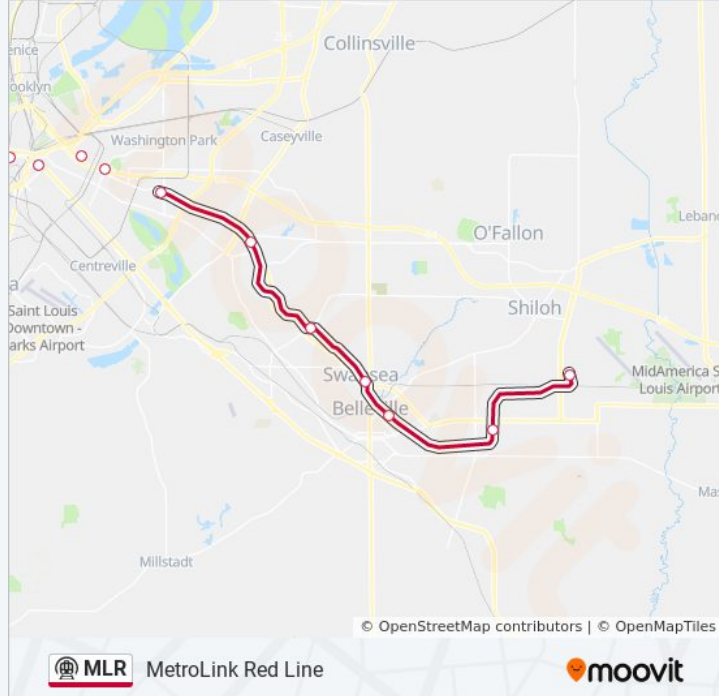

Rock Road Station

Wellston Station

Delmar Loop Station

Forest Park–Debaliviere Station

Central West End Station

Cortex

Grand Station

Union Station

Civic Center Station

Stadium Station

8th And Pine Station

Convention Center Station

Laclede's Landing Station

MLR metro Time Schedule

Red Line To Shiloh Scott Route Timetable:

Sunday	4:10 AM - 11:16 PM
Monday	4:16 AM - 11:16 PM
Tuesday	4:16 AM - 11:16 PM
Wednesday	4:16 AM - 11:16 PM
Thursday	4:16 AM - 11:16 PM
Friday	4:16 AM - 11:16 PM
Saturday	4:16 AM - 11:16 PM

MLR metro Info

Direction: Red Line To Shiloh Scott

Stops: 29

Trip Duration: 74 min

Line Summary:

East Riverfront Station

5th & Missouri Station

Emerson Park Station

Jackie Joyner-Kersey Center Station

Washington Park Station

Fairview Heights Station

Memorial Hospital Station

Swansea Station

Belleville Station

College Station

Shiloh-Scott Station