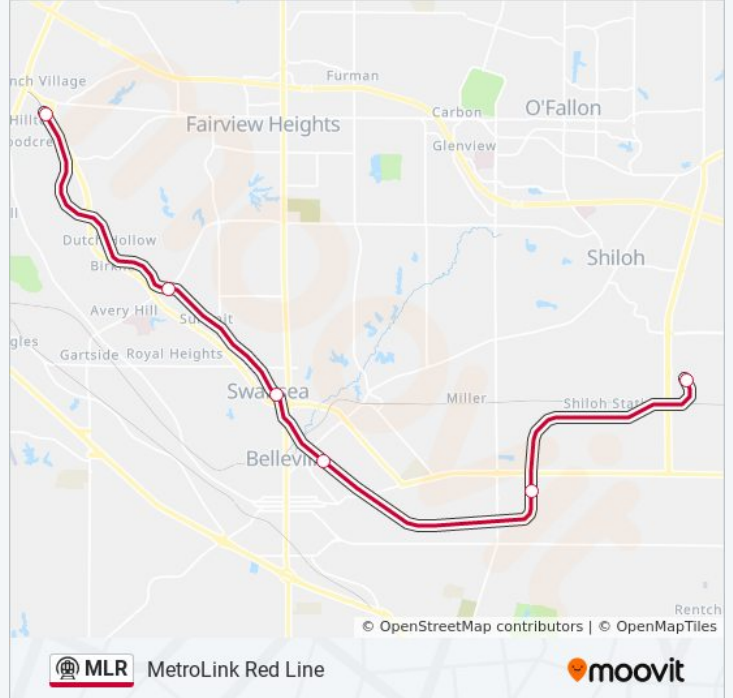

MLR metro Info

Direction: Red Line To Fairview Heights

Stops: 24

Trip Duration: 54 min

Line Summary:

East Riverfront Station

5th & Missouri Station

Emerson Park Station

Jackie Joyner-Kersey Center Station

Washington Park Station

Fairview Heights Station

Direction: Red Line To Fairview Heights

6 stops

[VIEW LINE SCHEDULE](#)

Shiloh-Scott Station

College Station

Belleville Station

Swansea Station

Memorial Hospital Station

Fairview Heights Station

MLR metro Time Schedule

Red Line To Fairview Heights Route Timetable:

Sunday	12:05 AM - 11:41 PM
Monday	12:05 AM - 11:41 PM
Tuesday	12:05 AM - 11:41 PM
Wednesday	12:05 AM - 11:41 PM
Thursday	12:05 AM - 11:41 PM
Friday	12:05 AM - 11:41 PM
Saturday	12:05 AM - 11:41 PM

MLR metro Info

Direction: Red Line To Fairview Heights

Stops: 6

Trip Duration: 20 min

Line Summary:

Direction: Red Line To Lambert Airport Terminal #1

29 stops

[VIEW LINE SCHEDULE](#)