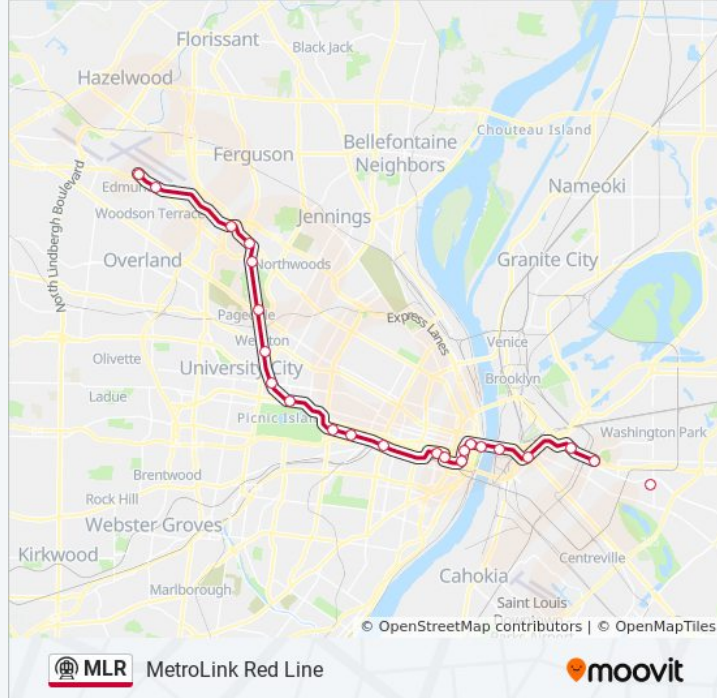

MLR metro Info

Direction: Red Line To Lambert Airport Terminal #1

Stops: 29

Trip Duration: 74 min

Line Summary:

Cortex

Central West End Station

Forest Park–Debaliviere Station

Delmar Loop Station

Wellston Station

Rock Road Station

Umsl South Station

Umsl North Station

North Hanley Station

Lambert East Trml Metrolink Station

Lambert Airport Terminal 1 Metrolink Station

Direction: Red Line To Shiloh Scott

29 stops

[VIEW LINE SCHEDULE](#)

Lambert Airport Terminal 1 Metrolink Station

Lambert East Trml Metrolink Station

North Hanley Station

Umsl North Station

Umsl South Station

MLR metro Info

Direction: Red Line To Shiloh Scott

Stops: 29

Trip Duration: 74 min

Line Summary:

East Riverfront Station

5th & Missouri Station

Emerson Park Station