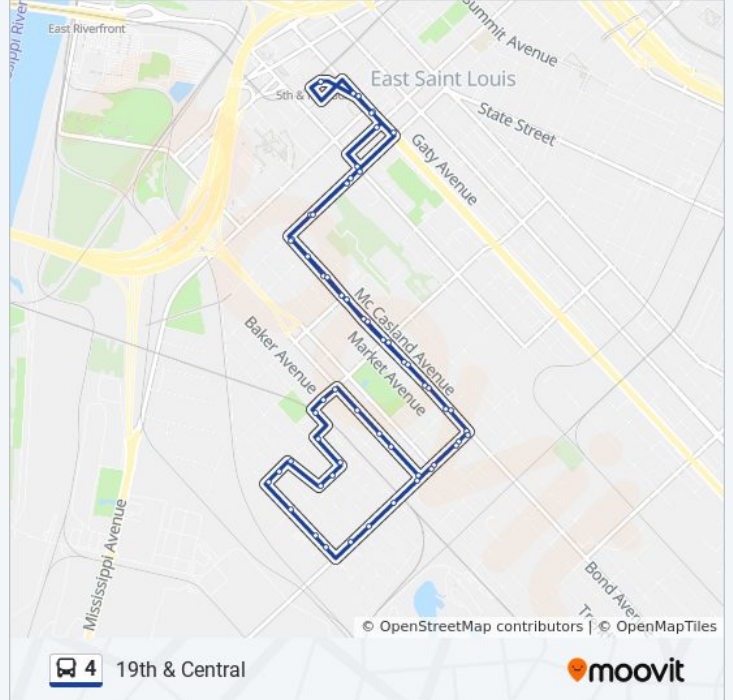

19th & Central

Get The App

The 4 bus line 19th & Central has one route. For regular weekdays, their operation hours are:

(1) 19th & Central: 12:31 AM - 11:51 PM

Use the Moovit App to find the closest 4 bus station near you and find out when is the next 4 bus arriving.

Direction: 19th & Central

42 stops

[VIEW LINE SCHEDULE](#)

- 5th & Missouri Transit Center
- East Broadway @ 6th Street Eb
- East Broadway @ 8th Street Eb
- Broadway @ 10th Street Eb
- 10th Street @ Walnut Sb
- 10th Street @ Converse Sb
- Bond @ 10th Street Eb
- Bond @ 12th Street Eb
- Bond @ 13th Street Eb
- Bond @ 14th Street Eb
- Bond @ 15th Street Eb
- Bond @ 16th Street Eb
- Bond @ 17th Street Eb
- 17th Street @ Piggott Sb
- 17th Street @ Tudor Sb
- 17th Street @ Boismenuue Sb
- Russell @ Dr Mr Lemons Wb
- Russell @ 16th Street Wb
- 16th Street @ Central Sb
- Wilford @ 17th Street Eb
- Wilford @ Touchette Elderly Apartments Eb
- Wilford @ 19th Street Eb

4 bus Info

Direction: 19th & Central

Stops: 42

Trip Duration: 20 min

Line Summary:

19th Street @ Central Nb
19th Street @ Baker Nb
19th Street @ Piggott Nb
19th Street @ Market Nb
19th Street @ Bond Nb
Bond @ 18th Street Wb
Bond @ 17th Street Wb
Bond @ 16th Street Wb
Bond @ 15th Street Wb
Bond @ 14th Street Wb
Bond @ 13th Street Wb
Bond @ 12th Street Wb
Bond @ 11th Street Wb
Bond @ 10th Street Wb
10th Street @ Converse Nb
10th Street @ Walnut Nb
10th Street @ Broadway Nb
Broadway @ 8th Street Wb
Broadway @ 6th Street Wb
5th & Missouri Transit Center