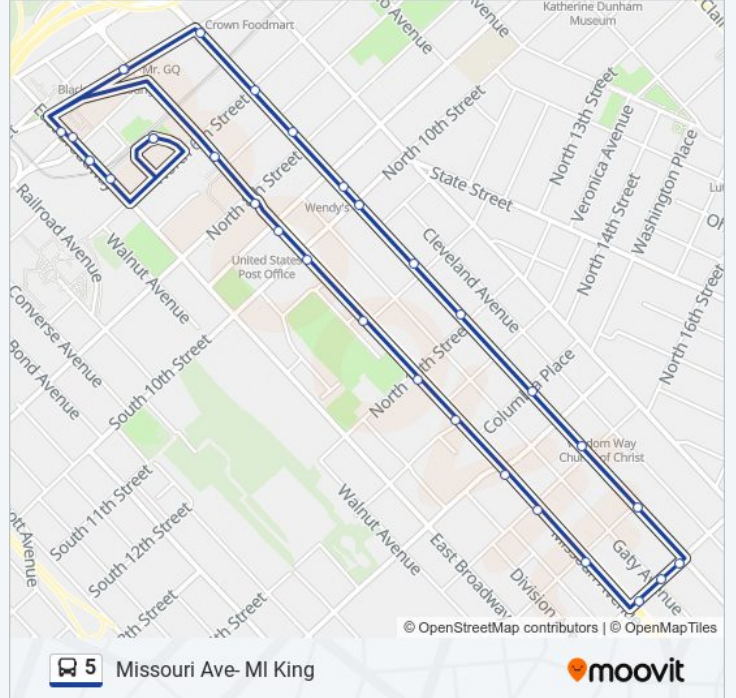

## Missouri Ave- MI King

Get The App

The 5 bus line Missouri Ave- MI King has one route. For regular weekdays, their operation hours are:  
 (1) Missouri Ave- MI King: 12:30 AM - 11:50 PM  
 Use the Moovit App to find the closest 5 bus station near you and find out when is the next 5 bus arriving.

- 5th & Missouri Transit Center
- River Park @ Barack Obama Wb
- River Park @ 4th Street Wb
- Collinsville @ Missouri Nb
- Missouri @ 7th Street Eb
- Missouri @ 8th Street Eb
- Missouri @ 9th Street Eb
- Missouri @ 10th Street Eb
- Missouri @ 12th Street Eb
- Missouri @ 13th Street Eb
- Missouri @ NE Owens Place Eb
- Missouri @ 15th Street Eb
- Missouri @ 16th Street Eb
- Missouri @ 17th Street Eb
- 18th Street @ Missouri Nb
- 18th Street @ Gaty Nb
- 18th Street @ St. Louis Nb
- St. Louis @ 17th Street Wb
- St. Louis @ 16th Street Wb
- St. Louis @ Columbia Place Wb
- St. Louis @ 13th Street Wb
- St. Louis @ 12th Street Wb

**5 bus Info**  
**Direction:** Missouri Ave- MI King  
**Stops:** 31  
**Trip Duration:** 12 min  
**Line Summary:**

St. Louis @ 10th Street Wb

907 St. Louis Wb

St. Louis @ 8th Street Wb

St. Louis @ 6th Street Wb

St. Louis @ Collinsville Wb

Collinsville @ Missouri Sb

River Park @ 4th Street Eb

River Park @ Barack Obama Eb

5th & Missouri Transit Center

5 bus time schedules and route maps are available in an offline PDF at [moovitapp.com](https://moovitapp.com). Use the [Moovit App](#) to see live bus times, train schedule or subway schedule, and step-by-step directions for all public transit in St Louis.