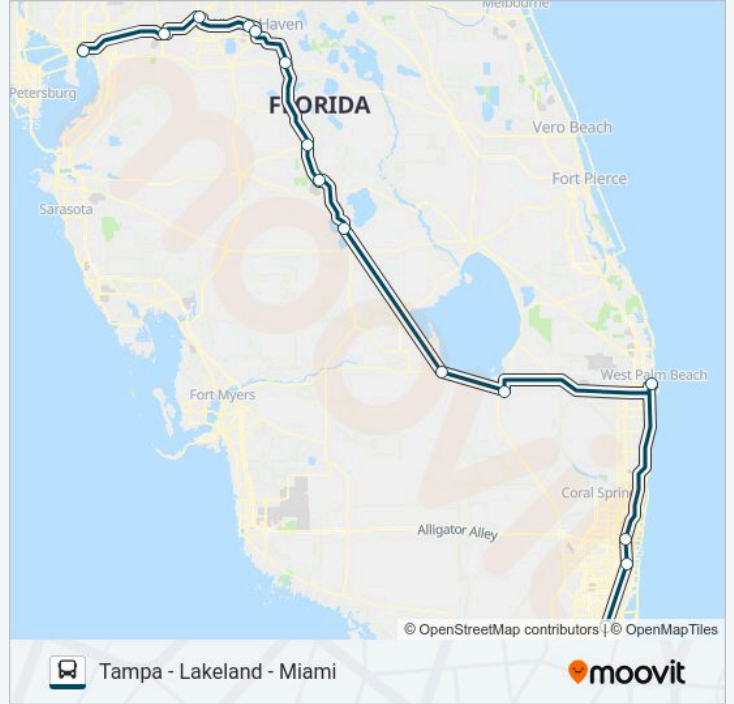

Direction: Tampa Bus Station

15 stops

[VIEW LINE SCHEDULE](#)

- Miami Intermodal Center
- Hollywood Sheridan Trirail Station
- Ft Lauderdale Broward Park & Ride
- West Palm Beach Bus Station
- Belle Glade (Twin Brothers Belle)
- Clewiston (Walmart)
- Lake Placid (Wendy'S)
- Sebring (Mobil)
- Avon Park (Murphy Express)
- Lake Wales (Citgo)
- Winter Haven Transportation Center
- Auburndale (Chevron)
- Lakeland Gow B Fields Park & Ride
- Plant City (Sunoco)
- Tampa Bus Station

GREYHOUND US0740S bus Time Schedule

Tampa Bus Station Route Timetable:

Sunday	8:40 AM
Monday	8:40 AM
Tuesday	8:40 AM
Wednesday	8:40 AM
Thursday	8:40 AM
Friday	8:40 AM
Saturday	8:40 AM

GREYHOUND US0740S bus Info

Direction: Tampa Bus Station

Stops: 15

Trip Duration: 495 min

Line Summary:

GREYHOUND US0740S bus time schedules and route maps are available in an offline PDF at moovitapp.com. Use the Moovit App to see live bus times, train schedule or subway schedule, and step-by-step directions for all public transit in Tampa - St. Petersburg, FL.