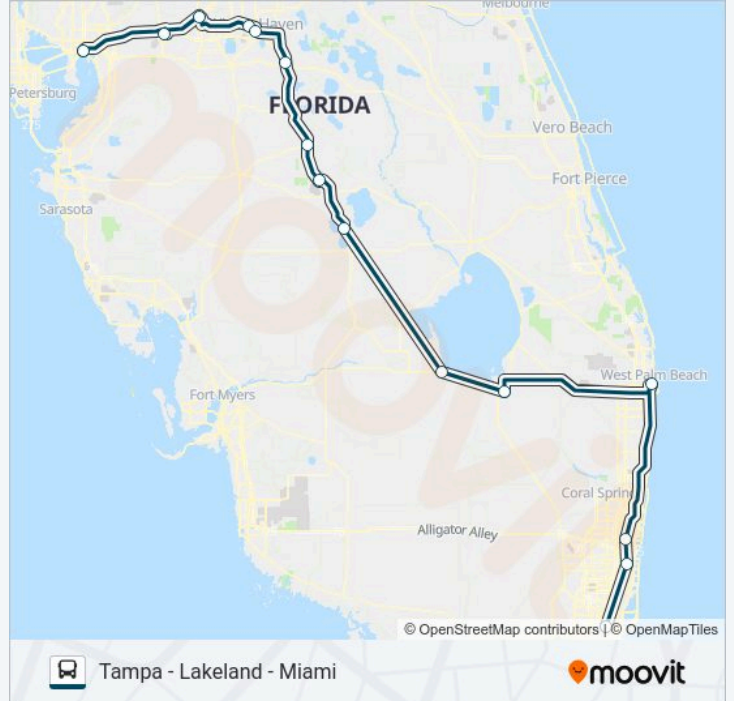

 **GREYHOUND US0740S**

Tampa - Lakeland - Miami

[Get The App](#)

The GREYHOUND US0740S bus line (Tampa - Lakeland - Miami) has 2 routes. For regular weekdays, their operation hours are:

(1) Miami Intermodal Center: 2:45 PM(2) Tampa Bus Station: 8:40 AM

Use the Moovit App to find the closest GREYHOUND US0740S bus station near you and find out when is the next GREYHOUND US0740S bus arriving.

Direction: Miami Intermodal Center

15 stops

[VIEW LINE SCHEDULE](#)

Lake Placid (Wendy'S)

Clewiston (Walmart)

Belle Glade (Twin Brothers Belle)

West Palm Beach Bus Station

Ft Lauderdale Broward Park & Ride

Hollywood Sheridan Trirail Station

Miami Intermodal Center

GREYHOUND US0740S bus Time Schedule

Miami Intermodal Center Route Timetable:

Sunday	2:45 PM
Monday	2:45 PM
Tuesday	2:45 PM
Wednesday	2:45 PM
Thursday	2:45 PM
Friday	2:45 PM
Saturday	2:45 PM

GREYHOUND US0740S bus Info**Direction:** Miami Intermodal Center**Stops:** 15**Trip Duration:** 480 min**Line Summary:**