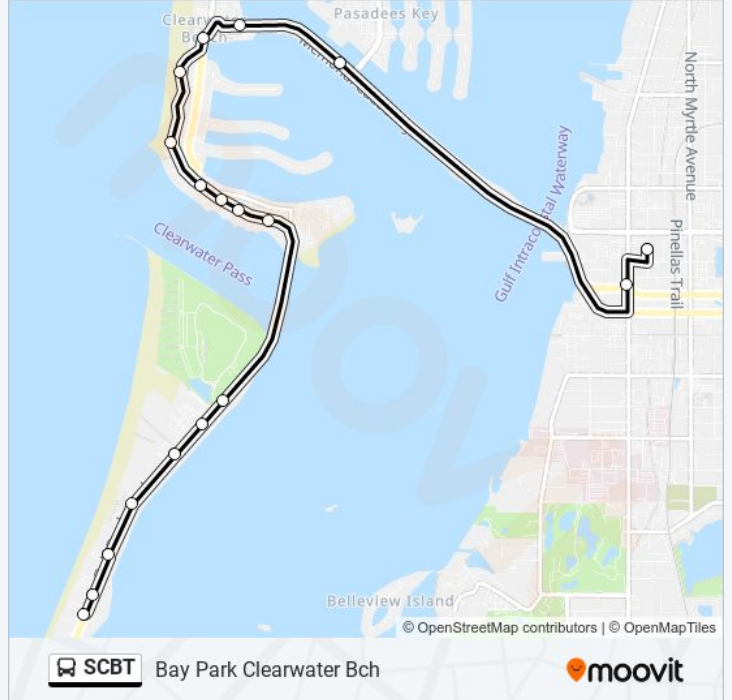

Use the Moovit App to find the closest SCBT bus station near you and find out when is the next SCBT bus arriving.

Direction: Bay Park Clearwater Bch

18 stops

[VIEW LINE SCHEDULE](#)

- Garden & Park Street
- Fort Harrison Ave S + Court St
- Memorial Causeway Blvd + Island Way
- Clearwater Beach Transit Center North
- Gulfview Blvd + Pier 60
- Gulfview Blvd + 1 St
- Gulfview Blvd + 5 St Beachwalk
- Gulfview Blvd S + Bayway Blvd
- Gulfview Blvd S + 614
- Gulfview Blvd S + 650
- Gulfview Blvd S + Parkway Dr
- Gulf Blvd + Sand Key Park Entrance
- Gulf Blvd + 1180
- Gulf Blvd + 1200
- Gulf Blvd + 1290
- Gulf Blvd + 1326
- Gulf Blvd + 58th Ave
- Gulf Blvd + Marina Del Rey Ct

SCBT bus Time Schedule

Bay Park Clearwater Bch Route Timetable:

Sunday	7:15 AM - 8:30 AM
Monday	7:15 AM - 8:30 AM
Tuesday	7:15 AM - 8:30 AM
Wednesday	7:15 AM - 8:30 AM
Thursday	7:15 AM - 8:30 AM
Friday	7:15 AM - 8:30 AM
Saturday	7:15 AM - 8:30 AM

SCBT bus Info

Direction: Bay Park Clearwater Bch

Stops: 18

Trip Duration: 20 min

Line Summary:

Direction: Scbt Beaches Dwtm Clearwater

126 stops

[VIEW LINE SCHEDULE](#)

75th Ave & Gulf Blvd

Blind Pass Rd + 77th Ave

Blind Pass Rd + 79th Ave

Blind Pass Rd + 81st Ave

Blind Pass Rd + 84th Ave

Blind Pass Rd + 85th Ave

Blind Pass Rd + 87th Ave

Blind Pass Rd + Captiva Cir