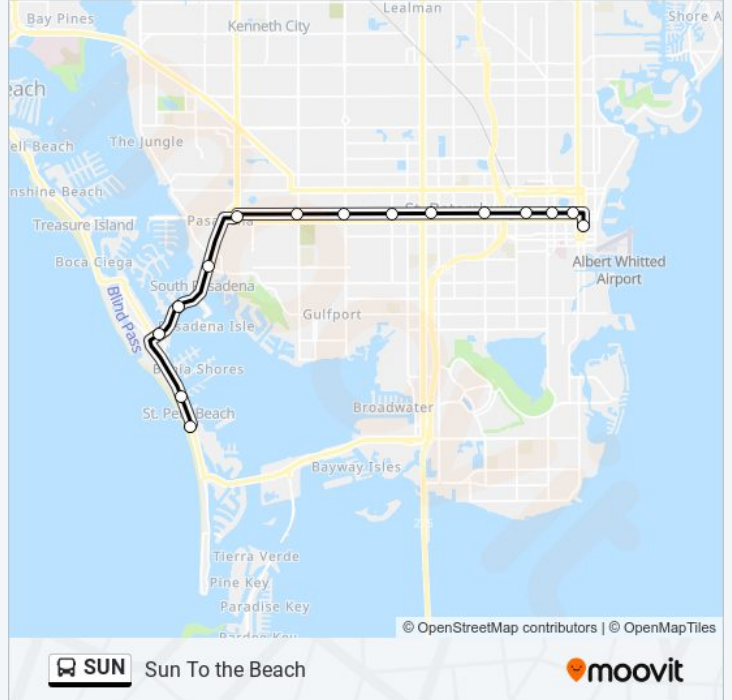

Sun To the Beach

Get The App

The SUN bus line (Sun To the Beach) has 2 routes. For regular weekdays, their operation hours are:
(1) Sun To the Beach: 12:10 AM - 11:40 PM(2) Sun To the Burg: 12:01 AM - 11:31 PM
Use the Moovit App to find the closest SUN bus station near you and find out when is the next SUN bus arriving.

Direction: Sun To the Beach

15 stops

[VIEW LINE SCHEDULE](#)

- 3rd St S & 3rd Ave S
- 1st Ave N + 5th St N
- 1st Ave N + 8th St N
- 1st Ave N & 13th St N
- 1st Ave N + 22nd St N
- 1st Ave N + 32nd St N
- 1st Ave N + 40th St N
- 1st Ave N + 49th St N
- 1st Ave N + 58th St N
- 66th St N + Central Ave
- Pasadena Ave S + Gulfport Blvd S + Sunset Dr
- Pasadena Ave S + Sun Island Dr S
- 75th Ave + Boca Ciega Dr
- Gulf Blvd + 55th Ave
- 4700 Gulf Blvd + Saint Pete Beach Access

SUN bus Time Schedule

Sun To the Beach Route Timetable:

Sunday	12:10 AM - 11:40 PM
Monday	12:10 AM - 11:40 PM
Tuesday	12:10 AM - 11:40 PM
Wednesday	12:10 AM - 11:40 PM
Thursday	12:10 AM - 11:40 PM
Friday	12:10 AM - 11:40 PM
Saturday	12:10 AM - 11:40 PM

SUN bus Info

Direction: Sun To the Beach

Stops: 15

Trip Duration: 37 min

Line Summary:

Direction: Sun To the Burg

17 stops

[VIEW LINE SCHEDULE](#)