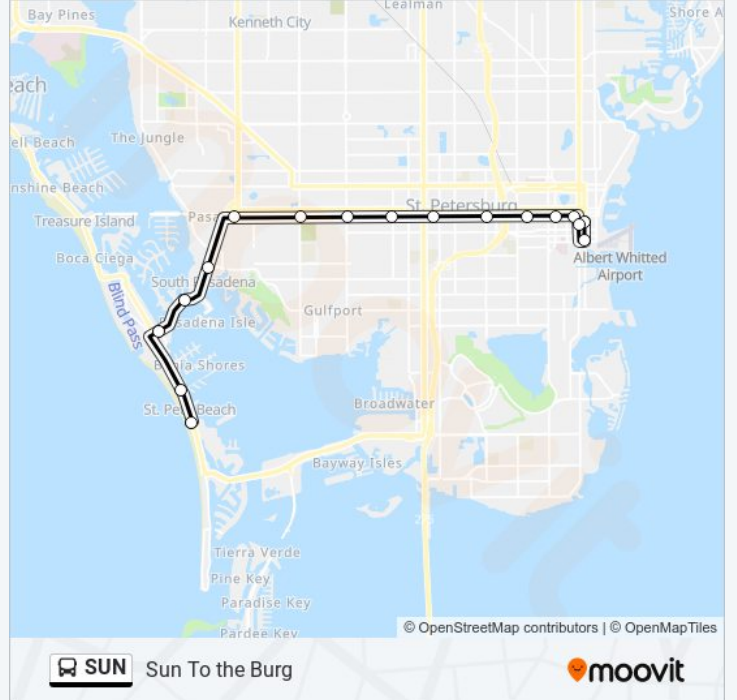

Direction: Sun To the Beach

15 stops

[VIEW LINE SCHEDULE](#)

- 3rd St S & 3rd Ave S
- 1st Ave N + 5th St N
- 1st Ave N + 8th St N
- 1st Ave N & 13th St N
- 1st Ave N + 22nd St N
- 1st Ave N + 32nd St N
- 1st Ave N + 40th St N
- 1st Ave N + 49th St N
- 1st Ave N + 58th St N
- 66th St N + Central Ave
- Pasadena Ave S + Gulfport Blvd S + Sunset Dr
- Pasadena Ave S + Sun Island Dr S
- 75th Ave + Boca Ciega Dr
- Gulf Blvd + 55th Ave
- 4700 Gulf Blvd + Saint Pete Beach Access

- 4700 Gulf Blvd + Saint Pete Beach Access
- Gulf Blvd + 55th Ave
- 75th Ave + Boca Ciega Dr
- Pasadena Ave S + Sun Island Dr
- Pasadena Ave S + Gulfport Blvd S + Sunset Dr
- 1st Ave S + 66th Street South
- 1st Ave S + 58th St S
- 1st Ave S + 49th St S
- 1st Ave S + 40th St S
- 1st Ave S + Grand Central Station
- 1st Ave S + 22nd St S
- 1st Ave S + 13th St S
- 1st Ave S + 8th St S
- 1st Ave S + 5th St S
- 4th St S + 3rd Ave S
- 3rd St S + 6th Ave S
- 3rd St S & 3rd Ave S

SUN bus Time Schedule

Sun To the Burg Route Timetable:

Sunday	12:01 AM - 11:31 PM
Monday	12:01 AM - 11:31 PM
Tuesday	12:01 AM - 11:31 PM
Wednesday	12:01 AM - 11:31 PM
Thursday	12:01 AM - 11:31 PM
Friday	12:01 AM - 11:31 PM
Saturday	12:01 AM - 11:31 PM

SUN bus Info

Direction: Sun To the Burg

Stops: 17

Trip Duration: 37 min

Line Summary:

SUN bus time schedules and route maps are available in an offline PDF at moovitapp.com. Use the [Moovit App](#) to see live bus times, train schedule or subway schedule, and step-by-step directions for all public transit in Tampa - St. Petersburg, FL.