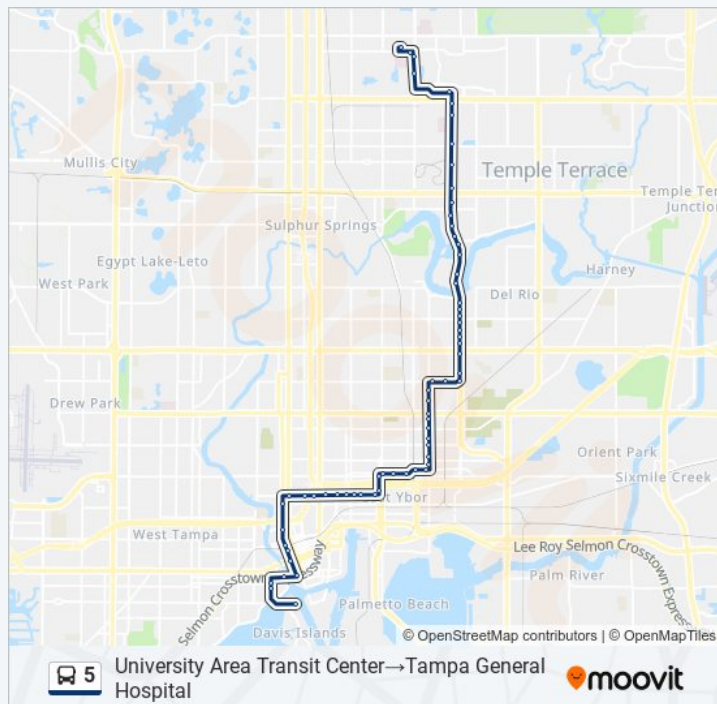

Osborne Av @ 40th St

40th St @ Osborne Av

Direction: Tampa General Hospital→University Area

Transit Center

Stops: 66

Trip Duration: 61 min

Line Summary:

40th St @ Ellicott St
 40th St @ Hillsborough Av
 40th St @ Mohawk Av
 40th St @ Henry Ave
 40th St @ Idlewild Ave
 40th St @ Paris St
 40th St @ Fern St
 40th St @ Diana St
 40th St @ Norfolk St
 40th St @ 41st St
 40th St @ River Pines Apts
 40th St @ Riverhills Dr
 40th St @ Bird St
 40th St @ Regnas Av
 40th St @ Seward St
 40th St @ Humphrey St
 40th St @ Busch Blvd
 Mckinley Dr @ Busch Blvd
 Mckinley Dr @ Linebaugh Av
 Mckinley Dr @ Bougainvillea Av
 Mckinley Dr @ D.O.T. Bldg
 Spectrum Bld @ Embassy S
 Bruce B Downs Blvd @ Campus Hill Dr
 131st Ave @ Bruce B Downs Blvd
 University Area Transit Center

40th St @ Osborne Av

Osborne Av @ 37th St

Osborne Av @ 35th Cir

34th St @ Palifox St

34th St @ Genessee St

34th St @ M L King Jr Blvd

34th St @ Lindell Av

34th St @ Lake Av

34th St @ Chipco St

Friday

4:00 AM - 10:50 PM

Saturday

5:45 AM - 9:45 PM

5 bus Info

Direction: University Area Transit Center→Tampa General Hospital

Stops: 65

Trip Duration: 50 min

Line Summary:

34th St @ 26th Av

34th St @ 22nd Av

34th St @ 21st Av

18th Ave @ 33rd St

18th Ave @ 31st St

17th Ave @ 29th St