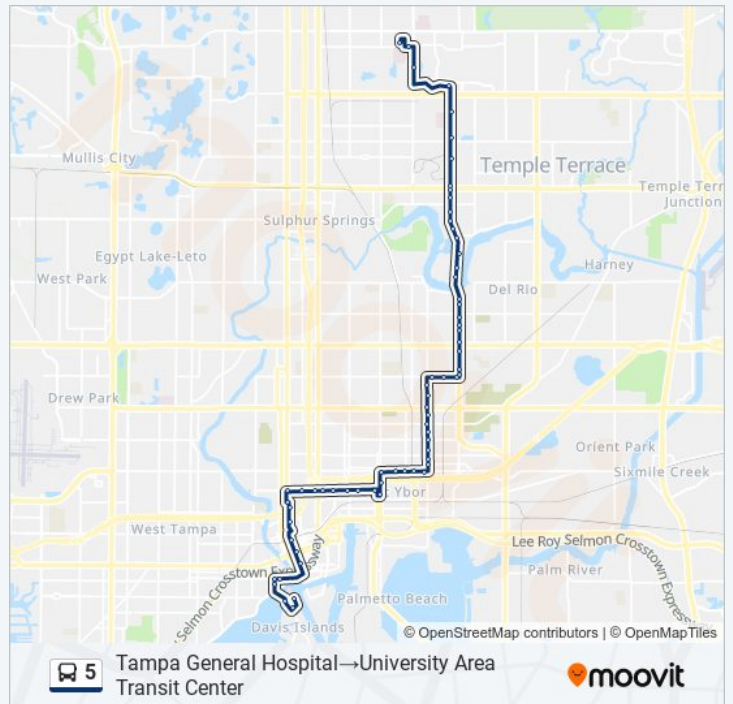

Palm Av @ Florence St

Palm Av @ Nuccio Pkwy

Palm Av @ 15th St

Palm Av @ 17th St

Palm Av @ 20th St

22nd St @ 8th Ave

22nd St @ 13th Ave

22nd St @ Columbus Dr

34th St @ 28th Av

34th St @ Lake Av

34th St @ Lindell Av

34th St @ M L King Jr Blvd

34th St @ Genessee St

34th St @ Palifox St

Osborne Av @ Webster St

Osborne Av @ 37th St

Osborne Av @ 40th St

40th St @ Osborne Av

Direction: Tampa General Hospital→University Area

Transit Center

Stops: 66

Trip Duration: 61 min

Line Summary:

40th St @ Ellicott St
 40th St @ Hillsborough Av
 40th St @ Mohawk Av
 40th St @ Henry Ave
 40th St @ Idlewild Ave
 40th St @ Paris St
 40th St @ Fern St
 40th St @ Diana St
 40th St @ Norfolk St
 40th St @ 41st St
 40th St @ River Pines Apts
 40th St @ Riverhills Dr
 40th St @ Bird St
 40th St @ Regnas Av
 40th St @ Seward St
 40th St @ Humphrey St
 40th St @ Busch Blvd
 Mckinley Dr @ Busch Blvd
 Mckinley Dr @ Linebaugh Av
 Mckinley Dr @ Bougainvillea Av
 Mckinley Dr @ D.O.T. Bldg
 Spectrum Bld @ Embassy S
 Bruce B Downs Blvd @ Campus Hill Dr
 131st Ave @ Bruce B Downs Blvd
 University Area Transit Center

Direction: University Area Transit Center → Tampa General Hospital

65 stops

[VIEW LINE SCHEDULE](#)

University Area Transit Center
 131st Ave @ Bruce B Downs Blvd
 Bruce B Downs Blvd @ Va Hospital @ Sky Walk