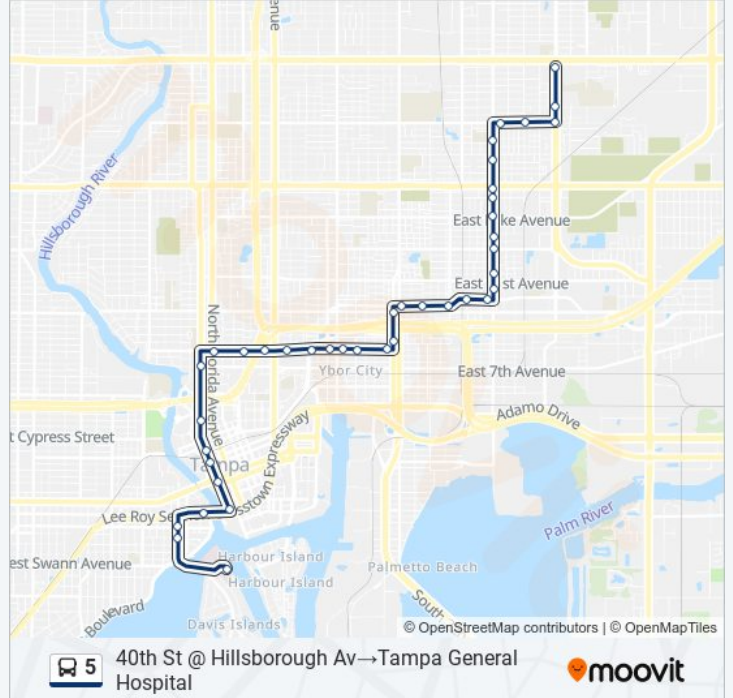

Direction: 40th St @ Hillsborough Av → Tampa General Hospital

40 stops

[VIEW LINE SCHEDULE](#)

- 40th St @ Hillsborough Av
- 40th St @ Ellicott St
- 40th St @ Osborne Av
- Osborne Av @ 37th St
- Osborne Av @ 35th Cir
- 34th St @ Palifox St
- 34th St @ Genessee St
- 34th St @ M L King Jr Blvd
- 34th St @ Lindell Av
- 34th St @ Lake Av
- 34th St @ Chipco St
- 34th St @ 26th Av
- 34th St @ 22nd Av
- 34th St @ 21st Av
- 18th Ave @ 33rd St
- 18th Ave @ 31st St
- 17th Ave @ 29th St
- 17th Ave @ 25th St
- 17th Ave @ 22nd St
- 21st St @ Columbus Dr

5 bus Info

Direction: 40th St @ Hillsborough Av → Tampa General Hospital

Stops: 40

Trip Duration: 23 min

Line Summary:

21st St @ 11th Ave
 Palm Av @ 20th St
 Palm Av @ 17th St
 Palm Av @ 15th St
 Palm Ave @ Republica De Cuba
 Palm Av @ Nuccio Pkwy
 Palm Av @ Florence St
 Palm Av @ Taliaferro Av
 Palm Av @ Central Av
 Palm Av @ Florida Av
 Tampa St @ 7th Ave
 Tampa St @ Fortune St
 Tampa St @ Cass St
 Tampa St @ Zack St
 Tampa St @ Kennedy Blvd
 Tampa St @ Brorein St
 Brorein St @ Parker St
 Hyde Park Ave @ Platt St
 Hyde Park Av @ Azeele St
 Tampa General Hospital

Direction: Tampa General Hospital→University Area Transit Center

66 stops

[VIEW LINE SCHEDULE](#)

Tampa General Hospital
 Arbor Place @ Davis Blvd
 Davis Blvd @ One Davis Medical Bldg
 Plant Ave @ Beach Place
 Platt St @ Plant Av
 Platt St @ Parker St
 Florida Ave @ Whiting St
 Florida Ave @ Kennedy Blvd

Palm Av @ Florence St

Palm Av @ Nuccio Pkwy

Palm Av @ 15th St

Palm Av @ 17th St

Palm Av @ 20th St

22nd St @ 8th Ave

22nd St @ 13th Ave

22nd St @ Columbus Dr