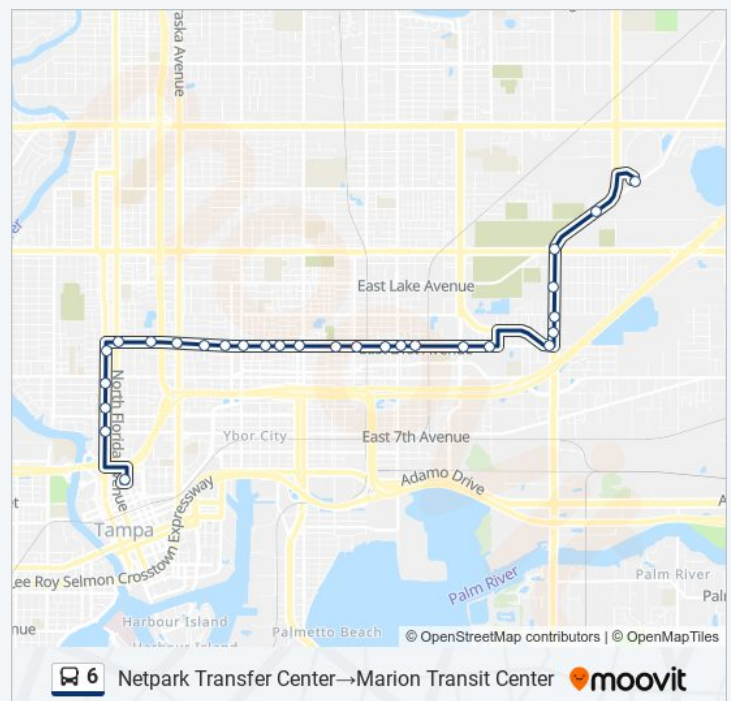

Fletcher Ave @ 50th St Metrorapid

Fletcher Ave @ 46th St

Fletcher Ave @ 42nd St Metrorapid

Fletcher Ave @ Magnolia Dr Metrorapid

Fletcher Av @ 31st St

University Area Transit Center

**Direction: Netpark Transfer Center→Marion Transit Center**

**6 bus Time Schedule**

Netpark Transfer Center→Marion Transit Center  
Route Timetable:

Sunday	5:50 AM
Monday	4:32 AM
Tuesday	4:32 AM
Wednesday	4:32 AM
Thursday	4:32 AM
Friday	4:32 AM
Saturday	5:50 AM

**6 bus Info**

**Direction:** Netpark Transfer Center→Marion Transit Center

**Stops:** 28

**Trip Duration:** 23 min

**Line Summary:**

Floribraska Av @ Florida Av

Tampa St @ Keyes St

Tampa St @ Amelia Ave

Tampa St @ Ross Ave

Tampa St @ 7th Ave

Marion Transit Center

**Direction: Netpark Transfer Center→University Area Transit Center**

30 stops

[VIEW LINE SCHEDULE](#)

Netpark Transfer Center

56th St @ Cone Rd

56th St @ Hillsborough Av