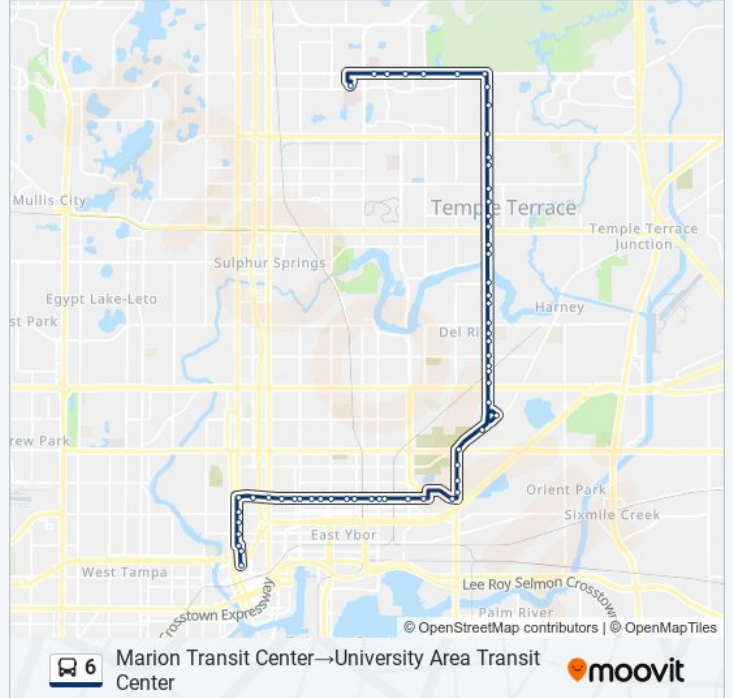

Use the Moovit App to find the closest 6 bus station near you and find out when is the next 6 bus arriving.

**Direction: Marion Transit Center→University Area Transit Center**  
 58 stops  
[VIEW LINE SCHEDULE](#)

- Marion Transit Center
- Marion St @ Estelle St
- Henderson Ave @ Florida Ave
- Florida Ave @ Palm Ave
- Florida Ave @ Frances Ave
- Florida Ave @ Columbus Dr
- Florida Ave @ Floribraska Ave
- Floribraska Av @ Central Av
- Floribraska Av @ Nebraska Av
- 21st Av @ 11th St
- 21st Av @ Republica De Cuba
- 21st Av @ 15th St
- 21st Av @ 17th St
- 21st Av @ 19th St
- 21st Av @ 22nd St
- 21st Av @ 26th St
- 21st Av @ 28th St
- 21st Av @ 32nd St
- 21st Av @ O'Berry Ln

Fletcher Ave @ 50th St Metrorapid

Fletcher Ave @ 46th St

Fletcher Ave @ 42nd St Metrorapid

Fletcher Ave @ Magnolia Dr Metrorapid

Fletcher Av @ 31st St

University Area Transit Center

**Direction: Netpark Transfer Center→Marion Transit Center**

Tampa St @ Amelia Ave

Tampa St @ Ross Ave

Tampa St @ 7th Ave

Marion Transit Center

6 bus time schedules and route maps are available in an offline PDF at [moovitapp.com](https://moovitapp.com). Use the [Moovit App](#) to see live bus times, train schedule or subway schedule, and step-by-step directions for all public transit in Tampa - St. Petersburg, FL.