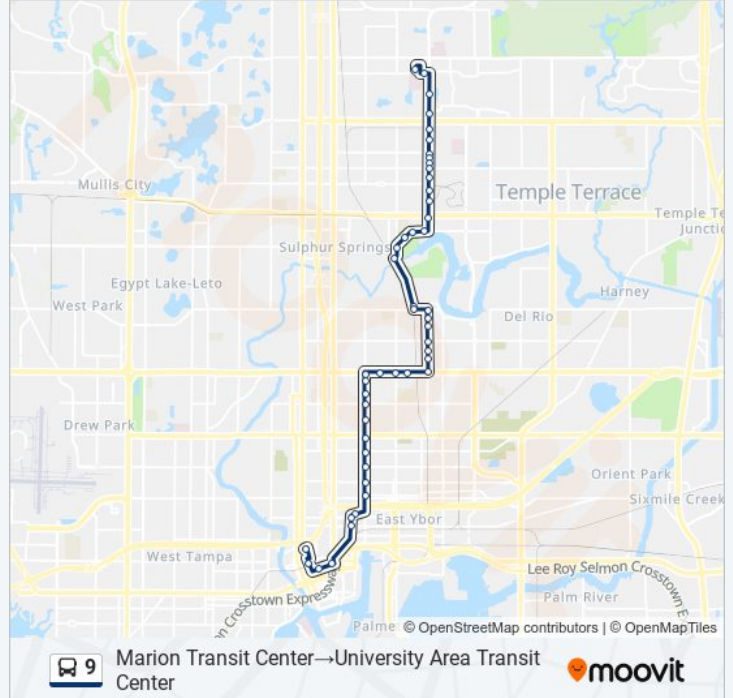

Use the Moovit App to find the closest 9 bus station near you and find out when is the next 9 bus arriving.

Direction: Marion Transit Center→University Area Transit Center

48 stops

[VIEW LINE SCHEDULE](#)

9 bus Info

Direction: Marion Transit Center→University Area Transit Center

Stops: 48

Trip Duration: 40 min

Line Summary:

30th St @ Hillsborough Ave
 30th St @ Powhatan Av
 30th St @ Idlewild Av
 30th St @ Hanna Av
 30th St @ Diana St
 30th St @ Pocahontas Av
 30th St @ Sligh Av
 Sligh Av @ Rowlett Park Dr
 Rowlett Park Dr @ Sligh Av
 22nd St @ Rowlett Park Dr
 22nd St @ Water Av
 East Riverhills Dr. @ Rowlett Park
 Yukon St @ 26th St
 Yukon St @ Ruth Place
 30th St @ Busch Blvd
 30th St @ Annie St
 30th St @ 97th Av
 30th St @ Pointsettia Av
 30th St @ Bougainvillea Av
 30th St @ University Center
 30th St @ Times Customer Service
 30th St @ 109th Av
 30th St @ Yuengling
 30th St @ Railroad Crossing
 Bruce B Downs Blvd @ Usf Pine Dr
 Bruce B Downs Blvd @ Campus Hill Dr
 131st Ave @ Bruce B Downs Blvd
 University Area Transit Center

Direction: University Area Transit Center → Marion Transit Center

49 stops

[VIEW LINE SCHEDULE](#)

9 bus Time Schedule

University Area Transit Center → Marion Transit Center Route Timetable:

Sunday 5:50 AM - 9:50 PM

Direction: University Area Transit Center→Marion Transit Center

Stops: 49

Trip Duration: 39 min

Line Summary:

15th St @ Osborne Av

15th St @ Chelsea St

15th St @ M L King Jr Blvd

14th St @ 29th Av