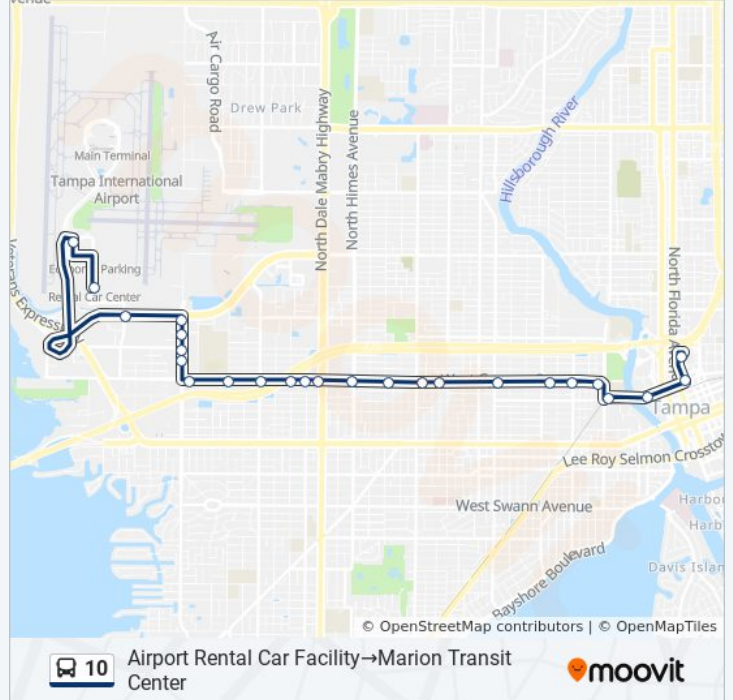

Use the Moovit App to find the closest 10 bus station near you and find out when is the next 10 bus arriving.

Direction: Airport Rental Car Facility→Marion Transit Center

25 stops

[VIEW LINE SCHEDULE](#)

10 bus Info

Direction: Airport Rental Car Facility→Marion Transit Center

Stops: 25

Trip Duration: 29 min

Line Summary:

Cypress St @ Edison Av
 Cass St @ N Boulevard
 Cass St @ Gasparilla Plaza
 Marion St @ Cass St
 Marion Transit Center

Direction: Marion Transit Center→Airport Rental Car Facility

26 stops

[VIEW LINE SCHEDULE](#)

Marion Transit Center
 W Cass @ Ashley Dr
 Cass St @ N Boulevard
 Cypress St @ Edison Av
 Cypress St @ Willow Av
 Cypress St @ Rome Av
 Cypress St @ Howard Av
 Cypress St @ Excelda Av
 Cypress St @ Macdill Av
 Cypress St @ Lincoln Ave
 Cypress St @ Himes Ave
 Cypress St @ Dale Mabry Hwy
 Cypress St @ Church Ave
 Cypress St @ Grady Ave
 Cypress St @ Lois Ave
 Cypress St @ Hubert Ave
 Cypress St @ Manhattan Ave
 Cypress St @ Jefferson High School

10 bus Info

Direction: Marion Transit Center→Airport Rental Car Facility

Stops: 26

Trip Duration: 26 min

Line Summary:

Cypress St @ Trask St

Westshore Blvd @ Cypress St

Westshore Blvd @ 1311 N