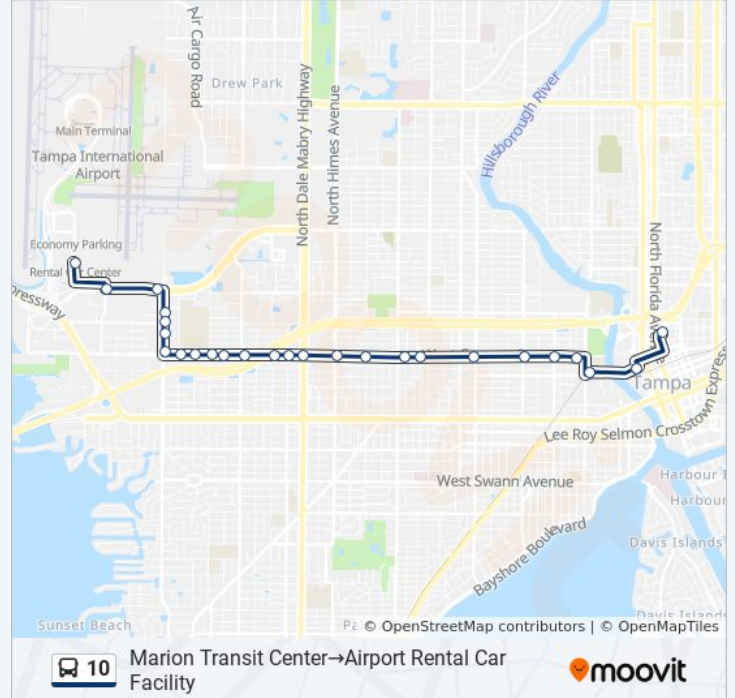

Cypress St @ Trask St

Westshore Blvd @ Cypress St

Westshore Blvd @ 1311 N

Westshore Blvd @ Laurel St

Westshore Blvd @ Main St

Spruce St @ Westshore Blvd

Spruce St @ O'Brien St

Airport Rental Car Facility

10 bus time schedules and route maps are available in an offline PDF at moovitapp.com. Use the [Moovit App](#) to see live bus times, train schedule or subway schedule, and step-by-step directions for all public transit in Tampa - St. Petersburg, FL.

[About Moovit](#) · [MaaS Solutions](#) · [Supported Countries](#) · [Mooviter Community](#)

© 2024 Moovit - All Rights Reserved

Check Live Arrival Times