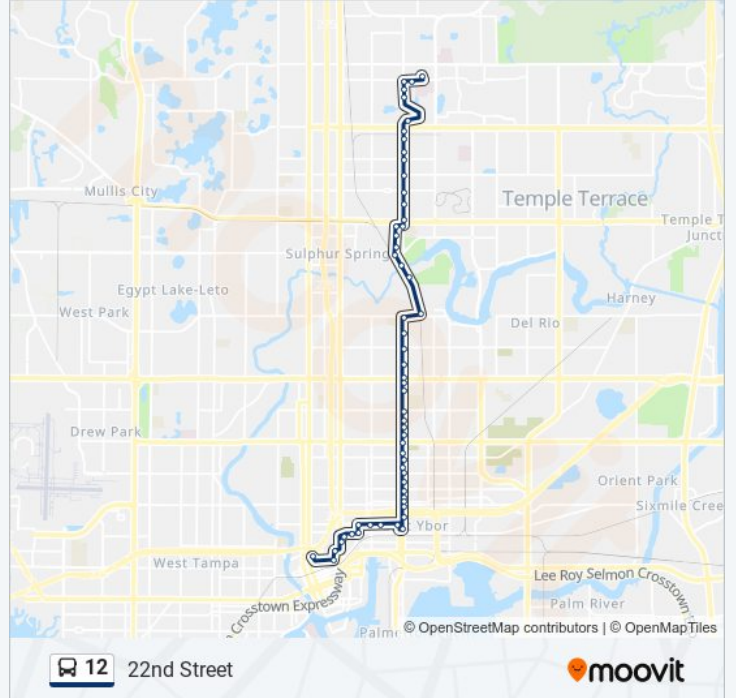

### Direction: Marion Transit Center→University Area Transit Center

56 stops

[VIEW LINE SCHEDULE](#)

- Marion Transit Center
- E Harrison St @ Hank Ballard Eb
- Hank Ballard @ Scott St
- Nebraska Ave @ Estelle St Metrorapid
- Henderson Ave @ Nebraska Ave
- 7th Av @ Scott St
- Nuccio Pkwy @ 7th Av
- Nuccio Pkwy @ Palm Av
- Palm Av @ 15th St
- Palm Av @ 17th St
- Palm Av @ 20th St
- 22nd St @ 8th Ave
- 22nd St @ 13th Ave
- 22nd St @ Columbus Dr
- 22nd St @ 17th Av
- 22nd St @ 19th Av
- 22nd St @ 21st Av
- 22nd St @ 23rd Av
- 22nd St @ 26th Av
- 22nd St @ 28th Av

22nd St @ 111th Av

22nd St @ 115th Av

22nd St @ Fowler Av

University Mall

22nd St @ 12401 University Village

22nd St @ University Lake

22nd St @ 131st Av

131st Av @ 23rd St

University Area Transit Center

**Direction: University Area Transit Center→Marion Transit Center**

53 stops

[VIEW LINE SCHEDULE](#)

University Area Transit Center

131st Av @ 23rd St

22nd St @ 131st Av

22nd St @ Villas

**Direction:** University Area Transit Center→Marion Transit Center

**Stops:** 53

**Trip Duration:** 44 min

**Line Summary:**

22nd St @ Hillsborough Av

22nd St @ Giddens Av

22nd St @ Shadowlawn Av

22nd St @ Osborne Av