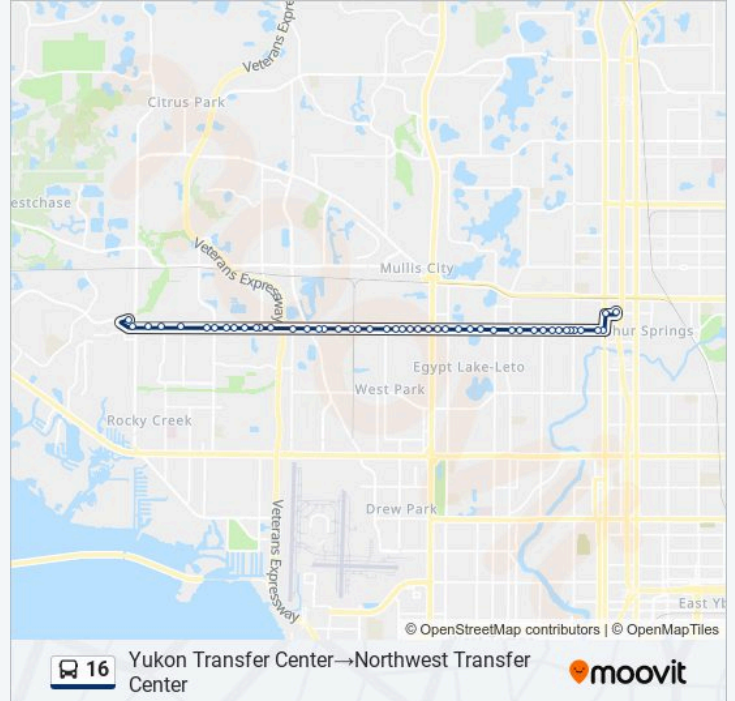

Use the Moovit App to find the closest 16 bus station near you and find out when is the next 16 bus arriving.

Direction: Northwest Transfer Center→Yukon Transfer Center

59 stops

[VIEW LINE SCHEDULE](#)

- Northwest Transfer Center
- Waters Ave @ Sheldon Rd
- Waters Ave @ Riverwood Blvd
- Waters Ave @ Northbridge Blvd
- Waters Ave @ Pinehurst Dr
- Waters Ave @ Royal Sand Cir
- Waters Ave @ Hanley Rd
- Waters Av @ Rustic Dr
- Waters Av @ Baywater Apts
- Waters Av @ Jr Manor Dr
- Waters Av @ Twelve Oaks Blvd
- Waters Av @ Oak Trace Way
- Waters Av @ Sitka St
- Waters Av @ Benjamin Rd
- Waters Av @ Anderson Rd
- Waters Av @ Uhaul Storage
- Waters Av @ Florida Mining Blvd
- Waters Av @ Savarese Blvd
- Waters Av @ Perry Ellis Int'L
- Waters Av @ Woodland Center Blvd

16 bus Info

Direction: Northwest Transfer Center→Yukon Transfer Center

Stops: 59

Trip Duration: 48 min

Line Summary:

Waters Av @ Woodland Corporate Blvd

Waters Av @ Manhattan Av

Waters Av @ Thatcher Av

Waters Av @ Branch Av

Florida Ave @ Fairbanks St

Florida Ave @ Yukon St

Yukon Transfer Center

Direction: Yukon Transfer Center→Northwest Transfer Center

47 stops

[VIEW LINE SCHEDULE](#)

Yukon Transfer Center

Waters Av @ Hanley Rd

Bj's @ Waters Av @ Hanley Rd

Waters Ave @ Pinehurst Dr

Waters Ave @ Shell Dr

Waters Ave @ River Oaks Dr

Waters Ave @ Sheldon Rd

Northwest Transfer Center

16 bus time schedules and route maps are available in an offline PDF at moovitapp.com. Use the Moovit App to see live bus times, train schedule or subway schedule, and step-by-step directions for all public transit in Tampa - St. Petersburg, FL.