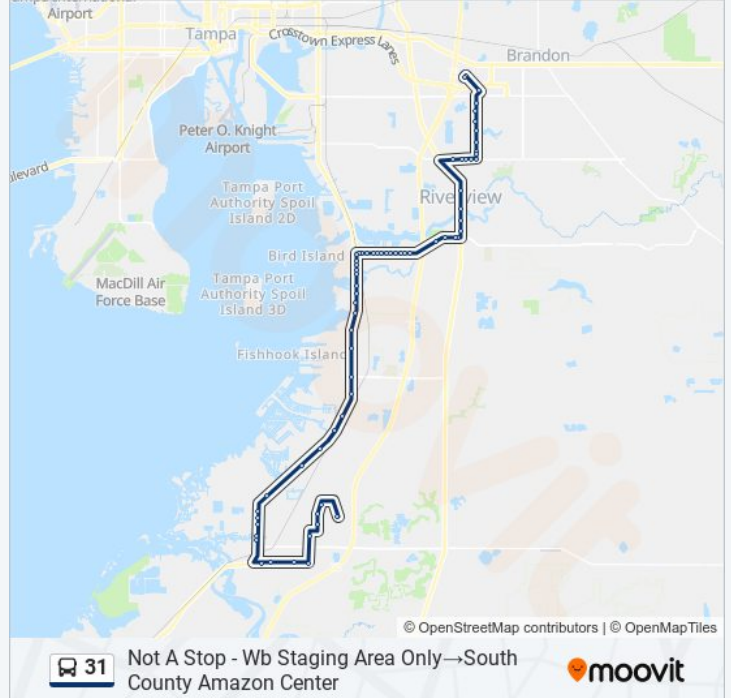

31 bus Info

Direction: Not A Stop - Wb Staging Area Only→South County Amazon Center

Stops: 67

Trip Duration: 66 min

Line Summary:

Gibsonton Dr @ Oak Ridge Av
Gibsonton Dr @ Hagadorn Rd
Gibsonton Dr @ Gibsonton St
Gibsonton Dr @ Prevatt St
Gibsonton Dr @ Vaughn St
Gibsonton Dr @ Ray St
Gibsonton Dr @ Linda St
Gibsonton Dr @ Martin Rd
Gibsonton Dr @ River Dr
Gibsonton @ Gibsonton Elem School
Gibsonton Dr @ Alafia St
Gibsonton Dr @ Gloria St
Gibsonton Dr @ Davis St
Gibsonton Dr @ Ethel St
Gibsonton Dr @ Massachusetts St
Us Hwy 41 @ Gibsonton Dr
Us Hwy 41 @ Nundy Av
Us Hwy 41 @ Shirley Av
Us Hwy 41 @ Cedar Av
Us Hwy 41 @ Beach Av (Twin Oaks)
Us Hwy 41 @ Symmes Rd
Us Hwy 41 @ Isabel Av
Us Hwy 41 @ Mabrey Av
Us Hwy 41 @ Ohio St
Us Hwy 41 @ Kracker Av
Us Hwy 41 @ Pembroke Rd
Us Hwy 41 @ Big Bend Rd
Us Hwy 41 @ P.T.G. Packing
Us Hwy 41 @ Elsberry Rd
Winn Dixie Pnr @ Apollo Beach Blvd
Us Hwy 41 @ Dimare Packing
Apollo Beach Sweetbay South
Us 41 @ 19th Ave

Us Hwy 41 @ Coastal Mart (1202)

Us Hwy 41 @ South Bay Family Center

Us Hwy 41 @ 7th Av NW F/S

Us Hwy 41 @ Dickman Dr

Us Hwy 41 @ 4th Av SW

Ruskin Neighborhood Service Center

14th Av SE @ 6th St SE

14th Av SE @ 15th St SE

14th Av SE @ 21st St SE

21st St N. Star Drive (South)

Hcc Southshore Campus

24th St @ Larkspur Glen Ct

24th St @ Hawks Point Ct

South County Amazon Center

Direction: South County Amazon Center→Westfield Brandon Mall

62 stops

[VIEW LINE SCHEDULE](#)

South County Amazon Center

Shell Point Rd @ 24th St

21st St N.Star Drive

21st St SE @ 14th Av SE

14th Av SE @ 6th St SE

Ruskin Neighborhood Service Center