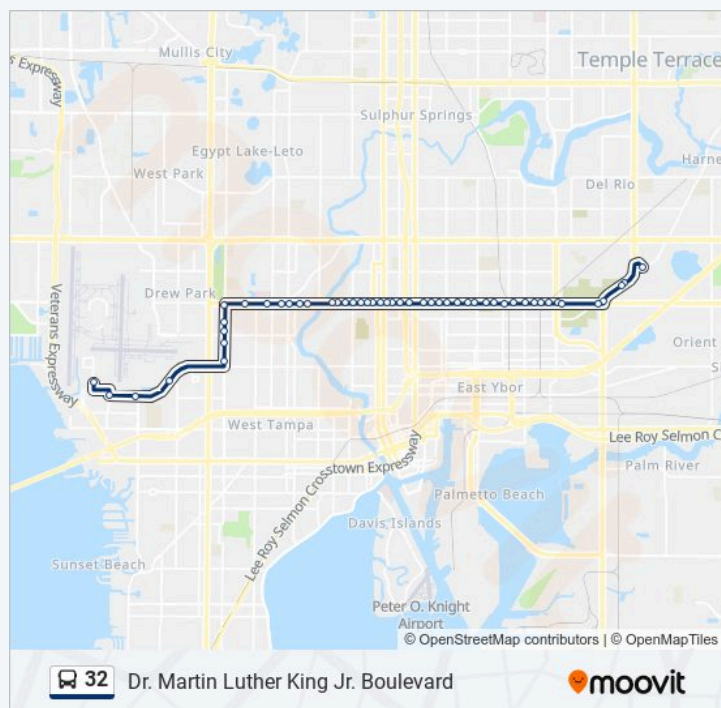

M L King Jr Blvd @ 20th St

M L King Jr Blvd @ 17th St

M L King Jr Blvd @ 15th St

M L King Jr Blvd @ 13th St

M L King Jr Blvd @ 12th St

M L King Jr Blvd @ 10th St

M L King Jr Blvd @ I-275

M L King Jr Blvd @ Central Av

M L King Jr Blvd @ Branch Av

M L King Jr Blvd @ Florida Av Es

M L King Jr Blvd @ Florida Av

M L King Jr Blvd @ Highland Av

M L King Jr Blvd @ Ola Av

M L King Jr Blvd @ Lynn Av

M L King Jr Blvd @ N Boulevard

M L King Jr Blvd @ Myrtle Ave

M L King Jr Blvd @ Poplar Ave

Tuesday 5:20 AM - 10:20 PM

Wednesday 5:20 AM - 10:20 PM

Thursday 5:20 AM - 10:20 PM

Friday 5:20 AM - 10:20 PM

Saturday 5:20 AM - 10:20 PM

### 32 bus Info

**Direction:** Netpark Transfer Center→Airport Rental Car Facility

**Stops:** 49

**Trip Duration:** 35 min

**Line Summary:**

M L King Jr Blvd @ Riverside Dr

M L King Jr Blvd @ 1913 M L King Jr Blvd