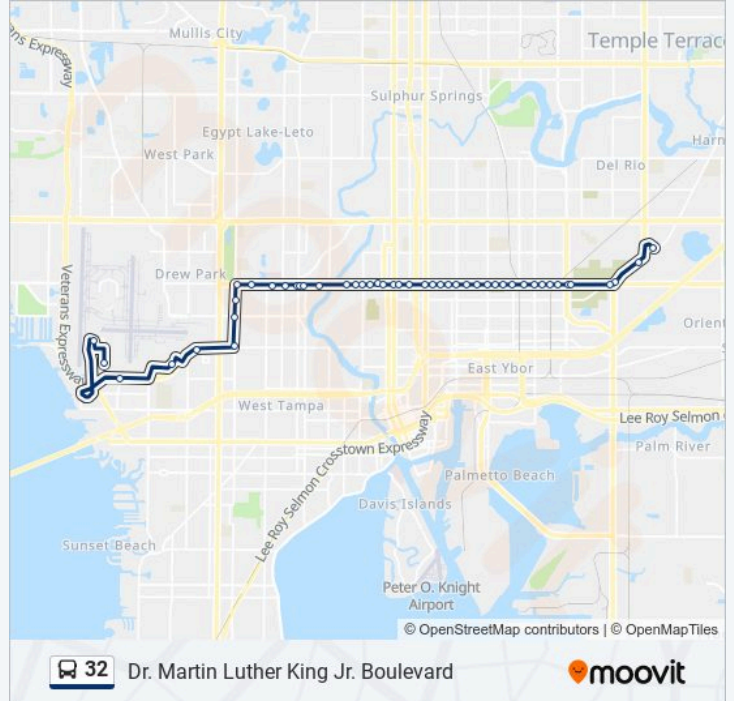

Use the Moovit App to find the closest 32 bus station near you and find out when is the next 32 bus arriving.

**Direction: Airport Rental Car Facility→Netpark Transfer Center**

47 stops

[VIEW LINE SCHEDULE](#)

**32 bus Info**

**Direction:** Airport Rental Car Facility→Netpark Transfer Center

**Stops:** 47

**Trip Duration:** 41 min

**Line Summary:**

M L King Jr Blvd @ Ola Av  
M L King Jr Blvd @ Highland Av  
M L King Jr Blvd @ Florida Av  
M L King Jr Blvd @ Suwanee Av  
M L King Jr Blvd @ Central Av  
M L King Jr Blvd @ Nebraska Av  
M L King Jr Blvd @ 10th St  
M L King Jr Blvd @ 12th St  
M L King Jr Blvd @ 13th St  
M L King Jr Blvd @ 15th St  
M L King Jr Blvd @ 17th St  
M L King Jr Blvd @ 20th St  
M L King Jr Blvd @ 22nd St  
M L King Jr Blvd @ 24th St  
M L King Jr Blvd @ 26th St  
M L King Jr Blvd @ 29th St  
M L King Jr Blvd @ 31st St  
M L King Jr Blvd @ 34th St  
M L King Jr Blvd @ 35th St  
M L King Jr Blvd @ 37th St  
M L King Jr Blvd @ 39th St  
M L King Jr Blvd @ 40th St  
M L King Jr Blvd @ 42nd St  
M L King Jr Blvd @ 50th St  
50th St @ M L King Jr Blvd  
56th St @ Commerce Park Blvd  
Netpark Transfer Center

**Direction: Netpark Transfer Center→Airport Rental Car Facility**

49 stops

[VIEW LINE SCHEDULE](#)

Netpark Transfer Center

**32 bus Time Schedule**

Netpark Transfer Center→Airport Rental Car Facility  
Route Timetable: