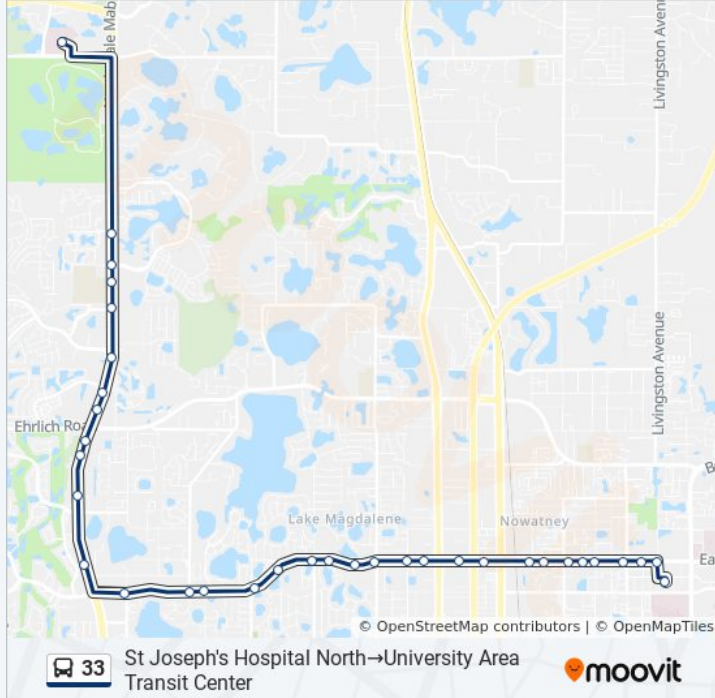

33 bus Info

Direction: St Joseph's Hospital North→University Area Transit Center

Stops: 34

Trip Duration: 31 min

Line Summary:

Fletcher Av @ N Boulevard

Fletcher Av @ Ola Av

Fletcher Av @ Florida Ave

Fletcher Ave @ I-275

Fletcher Ave @ Summit Ave

Fletcher Ave @ 12th St

Fletcher Ave @ Cecelia St

Fletcher Ave @ 15th St Metrorapid

Fletcher Ave @ Revere Landing Dr

Fletcher Ave @ 19th St

Fletcher Ave @ 22nd St Metrorapid

Fletcher Ave @ 23rd St

Fletcher Ave @ Livingston Ave

University Area Transit Center

Direction: University Area Transit Center→St Joseph's Hospital North

30 stops

[VIEW LINE SCHEDULE](#)

University Area Transit Center

Fletcher Ave @ 23rd St

Fletcher Ave @ 20th St Metrorapid

Fletcher Ave @ 19th St

Fletcher Ave @ Revere Landing Dr

Fletcher Ave @ 15th St Metrorapid

Fletcher Ave @ Cecelia St

Fletcher Ave @ 12th St

Fletcher Ave @ Summit Ave