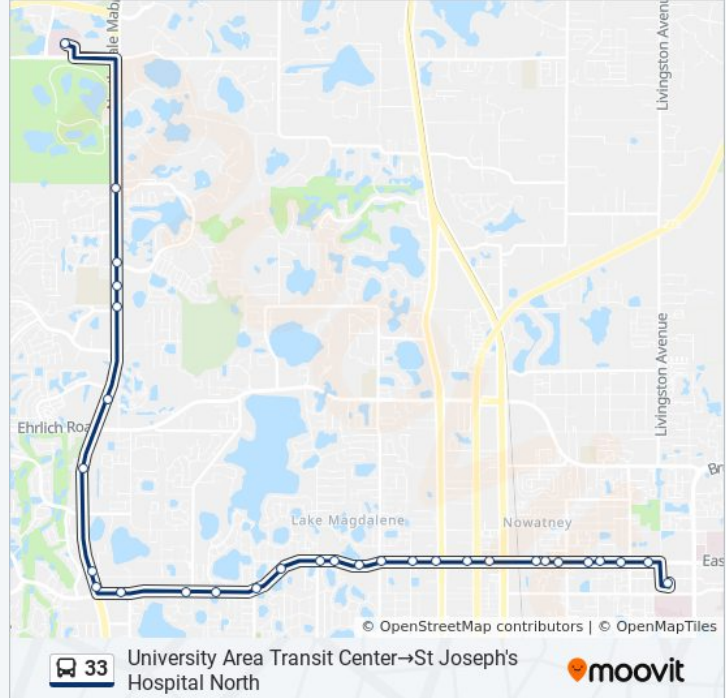

Fletcher Av @ Rome Av

Fletcher Av @ 2121

Fletcher Av @ Armenia Av

Fletcher Av @ Orange Sunset Dr

Fletcher Av @ Reseda Ct

Fletcher Ave @ Dale Mabry Hwy

Dale Mabry Hwy @ Fletcher Av

Dale Mabry Hwy @ Moran Rd

Dale Mabry Hwy @ Grand Plaza North

Dale Mabry @ Carrollwood Springs Bl

Dale Mabry Hwy @ Mapledale Blvd

Dale Mabry Hwy @ Gaither High Sch

Dale Mabry Hwy @ North Lakeview Dr

Dale Mabry Hwy @ N. Lakeview Dr (2n

St Joseph's Hospital North

33 bus time schedules and route maps are available in an offline PDF at moovitapp.com. Use the [Moovit App](#) to see live bus times, train schedule or subway schedule, and step-by-step directions for all public transit in Tampa - St. Petersburg, FL.

[About Moovit](#) • [MaaS Solutions](#) • [Supported Countries](#) • [Mooviter Community](#)

© 2024 Moovit - All Rights Reserved

Check Live Arrival Times