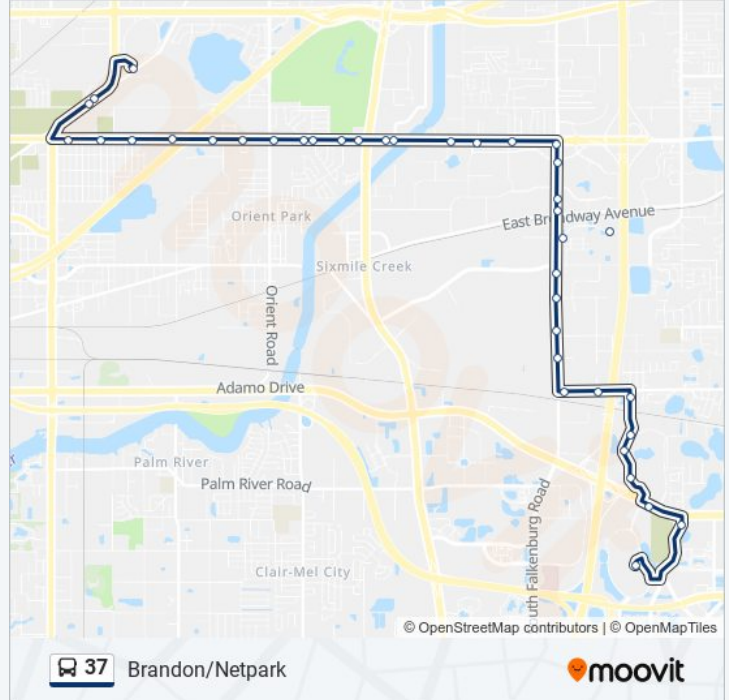

37 bus Info

Direction: Netpark Transfer Center→Westfield Brandon Mall

Stops: 38

Trip Duration: 29 min

Line Summary:

Falkenburg Rd @ Princess Palm Av

Falkenburg Rd @ Queen Palm Dr

Falkenburg Rd @ Broadway Av

Grand Regency Blvd @ Tealwood Dr

Grand Regency Bl @ Lake Kathy Rd

Grand Regency Bl @ Atlantic Bus Pk

Grand Regency Blvd @ Vildibill Dr

Sr 60 @ Brandon Town Center Dr

Gornto Lake Rd at Pdq

Westfield Brandon Mall

Direction: Not A Stop - Wb Staging Area Only→Netpark Transfer Center

39 stops

[VIEW LINE SCHEDULE](#)

Not A Stop - Wb Staging Area Only

Westfield Brandon Mall

Sr 60 @ Gornto Lake Dr

Sr 60 @ Grand Regency Blvd