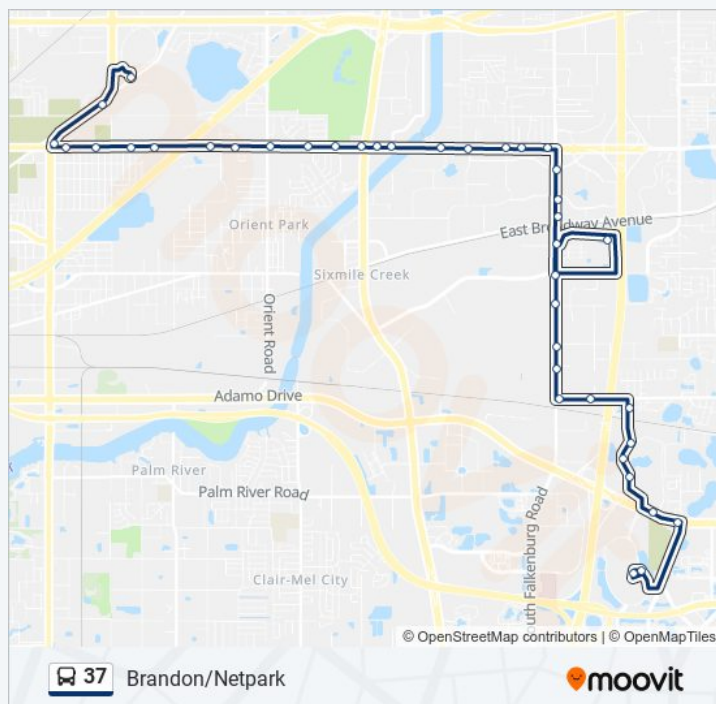

M L King Jr Blvd @ Cragmont Dr

M L King Jr Blvd @ Riga Blvd

M L King Jr Blvd @ Coconut Palm

M L King Jr Blvd @ 9001

M L King Jr Blvd @ Us Hwy 301 Es

M L King Jr Blvd @ Us Hwy 301 Ws

M L King Jr Blvd @ Danny Bryan Rd

M L King Jr Blvd @ Cromwell Dr

M L King Jr Blvd @ Orient Rd

M L King Jr Blvd @ 69th St

M L King Jr Blvd @ 6606

M L King Blvd @ Interstate Ind Park

M L King Jr Blvd @ Carroway St

M L King Jr Blvd @ 54th St

M L King Jr Blvd @ Phillips St

50th St @ M L King Jr Blvd

56th St @ Commerce Park Blvd

Netpark Transfer Center

37 bus time schedules and route maps are available in an offline PDF at moovitapp.com. Use the [Moovit App](#) to see live bus times, train schedule or subway schedule, and step-by-step directions for all public transit in Tampa - St. Petersburg, FL.