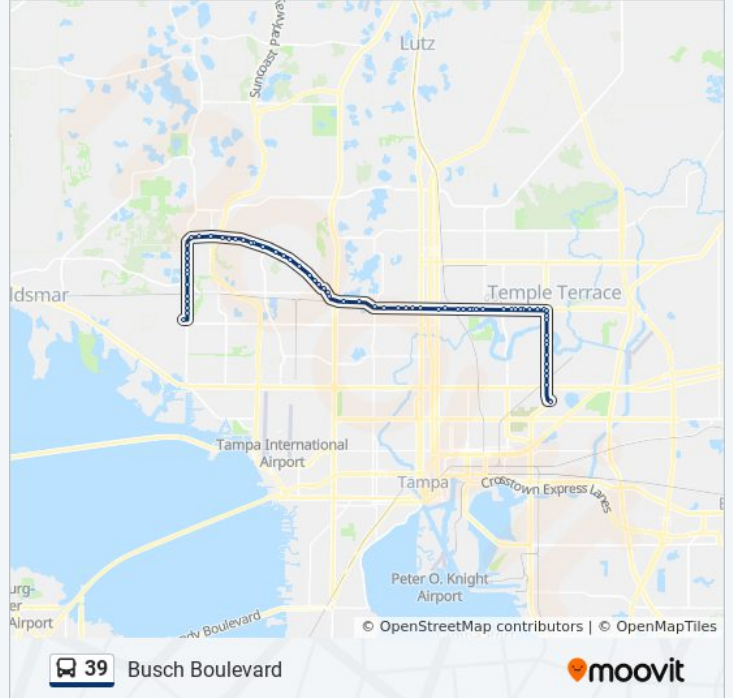

Use the Moovit App to find the closest 39 bus station near you and find out when is the next 39 bus arriving.

Direction: Netpark Transfer Center→Northwest Transfer Center

69 stops

[VIEW LINE SCHEDULE](#)

39 bus Info

Direction: Netpark Transfer Center→Northwest Transfer Center

Stops: 69

Trip Duration: 60 min

Line Summary:

Busch Blvd @ 40th St
Busch Blvd @ 30th St
Busch Blvd @ 26th St
Busch Blvd @ 2308
Busch Blvd @ 22nd St
Busch Blvd @ 19th St
Busch Blvd @ Elmer St
Busch Blvd @ 12th St
Busch Blvd @ Nebraska Ave
Busch Blvd @ Florida Av
Busch Blvd @ Ola Av
Busch Blvd @ N Boulevard
Busch Blvd @ Willow Av
Busch Blvd @ Oakleaf Av
Busch Blvd @ Armenia Av
Busch Blvd @ Twin Lakes Blvd
Busch Blvd @ Himes Av
Gunn Hwy @ Premier North Dr
Gunn Hwy @ Linebaugh Av
Gunn @ Mullis City Way (Tire Plus)
Gunn Hwy @ Mullis City Way
Gunn Hwy @ Hubert Av
Gunn Hwy @ Casey Rd
Gunn Hwy @ Country Run Rd
Gunn Hwy @ Marbrisa Apts
Gunn Hwy @ Four Oaks Rd
Gunn Hwy @ Hampton Park Blvd
Gunn Hwy @ Anderson Rd
Gunn Hwy @ Birmingham St
Gunn Hwy @ Henderson Rd
Gunn Hwy @ Normandie Rd
Gunn Hwy @ Cain Rd
Gunn Hwy @ Landing Place Rd

Gunn Hwy @ Community Campus Dr

Citrus Park Dr @ Gunn Hwy

Westfield Citrus Park Mall

Citrus Park Dr @ Sheldon Rd

Sheldon Rd @ Fawn Ridge Blvd

Sheldon Rd @ Westwind D

Sheldon Rd @ Shelodn West Dr

Sheldon Rd @ S Meadowview Cr