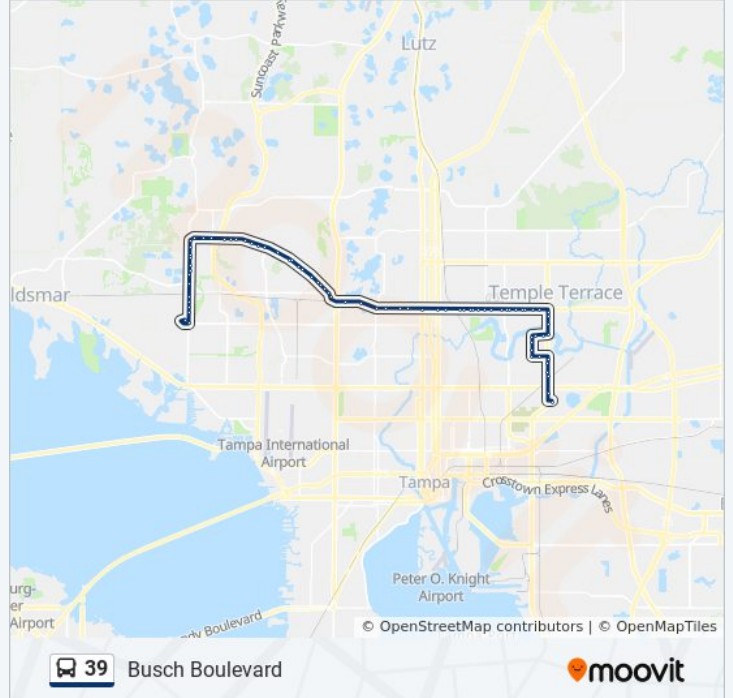

39 bus Info

Direction: Netpark Transfer Center→Northwest Transfer Center

Stops: 69

Trip Duration: 60 min

Line Summary:

Busch Blvd @ 40th St
Busch Blvd @ 30th St
Busch Blvd @ 26th St
Busch Blvd @ 2308
Busch Blvd @ 22nd St
Busch Blvd @ 19th St
Busch Blvd @ Elmer St
Busch Blvd @ 12th St
Busch Blvd @ Nebraska Ave
Busch Blvd @ Florida Av
Busch Blvd @ Ola Av
Busch Blvd @ N Boulevard
Busch Blvd @ Willow Av
Busch Blvd @ Oakleaf Av
Busch Blvd @ Armenia Av
Busch Blvd @ Twin Lakes Blvd
Busch Blvd @ Himes Av
Gunn Hwy @ Premier North Dr
Gunn Hwy @ Linebaugh Av
Gunn @ Mullis City Way (Tire Plus)
Gunn Hwy @ Mullis City Way
Gunn Hwy @ Hubert Av
Gunn Hwy @ Casey Rd
Gunn Hwy @ Country Run Rd
Gunn Hwy @ Marbrisa Apts
Gunn Hwy @ Four Oaks Rd
Gunn Hwy @ Hampton Park Blvd
Gunn Hwy @ Anderson Rd
Gunn Hwy @ Birmingham St
Gunn Hwy @ Henderson Rd
Gunn Hwy @ Normandie Rd
Gunn Hwy @ Cain Rd
Gunn Hwy @ Landing Place Rd

39 bus Info

Direction: Northwest Transfer Center→Netpark Transfer Center

Stops: 76

Trip Duration: 63 min

Line Summary:

Sheldon Rd @ Citrus Park Dr
Citrus Park Dr @ Sheldon Rd
Westfield Citrus Park
Citrus Park Dr @ Easy St
Gunn Hwy @ Community Campus Dr
Gunn Hwy @ Cedar Forest Dr
Gunn Hwy @ Cain Rd
Gunn Hwy @ Normandie Rd
Gunn Hwy @ Henderson Rd
Gunn Hwy @ Wood Trail Blvd
Gunn Hwy @ Anderson Rd
Gunn Hwy Hampton Park Blvd
Gunn Hwy @ Nixon St
Gunn Hwy @ Colonnade Exec Ctr
Gunn Hwy @Plantation/Sugarmill Dr W
Gunn Hwy @Plantation Sugarmill Dr E
Gunn Hwy @ Casey Rd
Gunn Hwy @ Hubert Av
Gunn Hwy @ Mullis City Way
Gunn @ Mullis City Way (4126rts)
Gunn Hwy @ Linebaugh Av
Gunn Hwy @ Premier North Dr
Busch Blvd @ Himes Av Es
Busch Blvd @ Twin Lakes Blvd
Busch Blvd @ Armenia Av
Busch Blvd @ Oakleaf Av
Busch Blvd @ Willow Av
Busch Blvd @ N Boulevard
Busch Blvd @ Florida Ave
Busch Blvd @ Nebraska Ave
Busch Blvd @ 12th St
Busch Blvd @ Elmer St
Busch Blvd @ 19th St