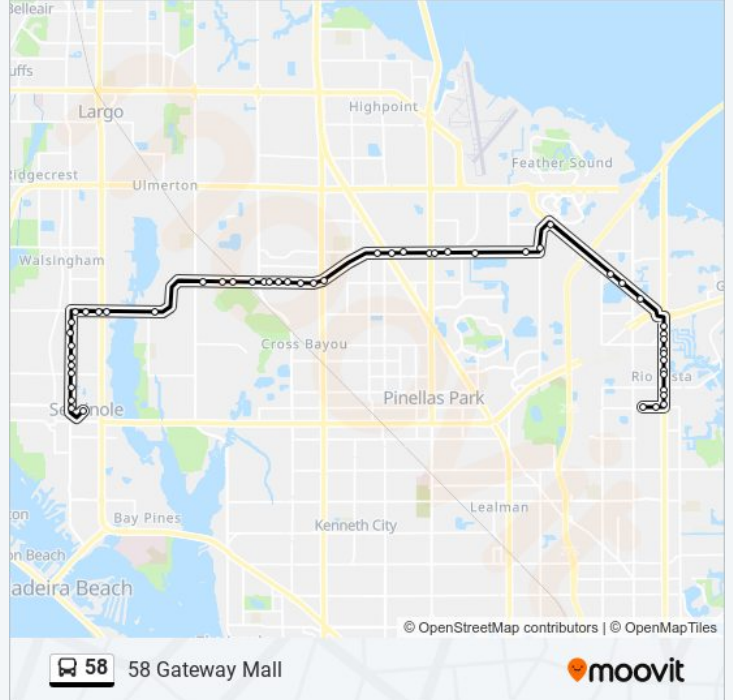

### 58 bus Info

**Direction:** 58 Gateway Mall

**Stops:** 52

**Trip Duration:** 40 min

**Line Summary:**

- Bryan Dairy Rd + 72nd St
- Bryan Dairy Rd + Endeavor Way
- Bryan Dairy Rd + Grover Pl
- Bryan Dairy Rd + 66th St
- 118th Ave + Us 19
- 118th Ave + 5400
- 118th Ave + 5218
- 118th Ave + 52nd St
- 118th Ave N + 49th St N
- 118th Ave N + 47th St N
- 118th Ave N + 40th St N
- 118th Ave N + 31st Ct N
- 28th St N + 118th Ave N
- Roosevelt Blvd + 28th St N
- Roosevelt Blvd + Danka Way N
- Roosevelt Blvd + 112th Cir N
- Roosevelt Blvd + 10488
- 4th St N + 99th Ave N
- 4th St N + Kroger Blvd N
- 4th St N + 94th Ave N
- 4th St N + 93rd Ave N
- 4th St N + 91st Ave N
- 4th St N + 90th Ave N
- 4th St N + 87th Ave N
- 4th St N + 86th Ave N
- 4th St N + 83rd Ave N
- 4th St N + 81st Ave N
- 4th St N + 77th Ave N
- 77th Ave N + Palmway Village
- Gateway Mall - Shelter - 1

**Direction: 58 Sem City Center**

63 stops

**58 bus Time Schedule**

58 Sem City Center Route Timetable:

Gateway Mall - Shelter - 1

77th Ave N + 9th St N

77th Ave N + 8th St N

77th Ave N + 7th St N

### 58 bus Info

**Direction:** 58 Sem City Center

**Stops:** 63

**Trip Duration:** 48 min

**Line Summary:**

118th Ave + Us 19

118th Ave + Us 19

Bryan Dairy Rd + 66th St N