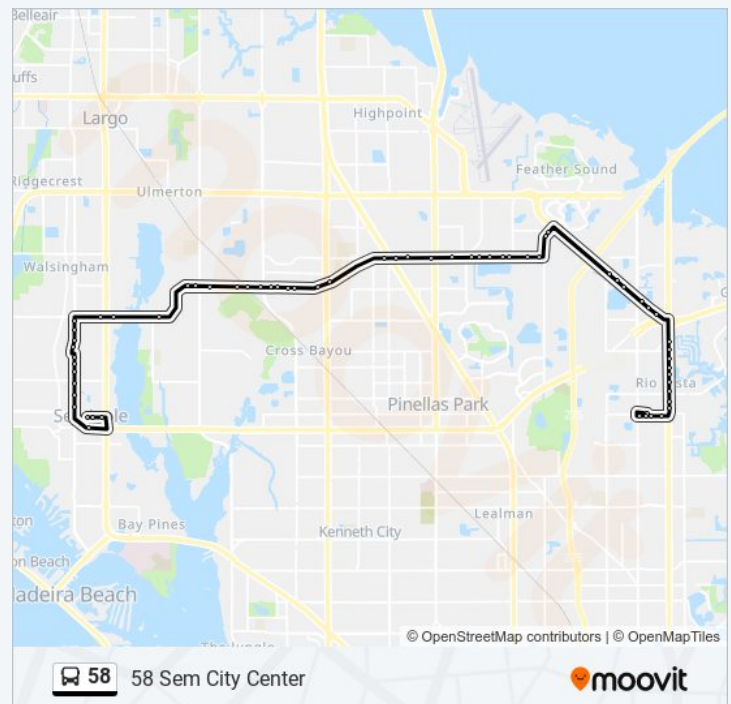

4th St N + 96th Ave N

4th St N + 96th Ave N

Roosevelt Blvd + Gandy Blvd

Roosevelt Blvd + McCormick Ctn Ctr

Roosevelt Blvd + Village Dr N

Roosevelt Blvd + 112th Cir N

Roosevelt Blvd + Danka Way N

Roosevelt Blvd + 16th Ct N

118th Ave N + 4259

118th Ave N + 46th St N

118th Ave N + 49th St N

118th Ave + 52nd St

Sunday	Not Operational
Monday	5:35 AM - 8:10 PM
Tuesday	5:35 AM - 8:10 PM
Wednesday	5:35 AM - 8:10 PM
Thursday	5:35 AM - 8:10 PM
Friday	5:35 AM - 8:10 PM
Saturday	Not Operational

### 58 bus Info

**Direction:** 58 Sem City Center

**Stops:** 63

**Trip Duration:** 48 min

**Line Summary:**

118th Ave + Us 19

118th Ave + Us 19

Bryan Dairy Rd + 66th St N