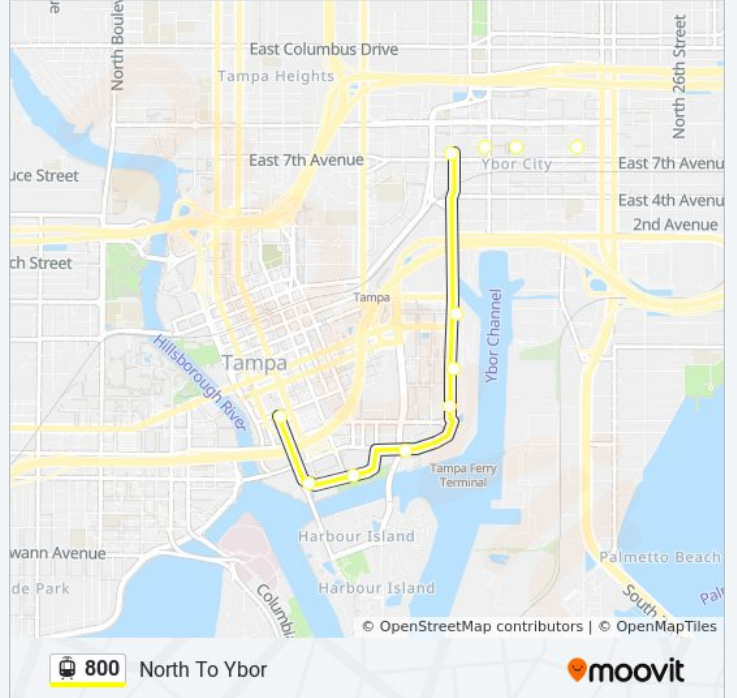

Use the Moovit App to find the closest 800 light rail station near you and find out when is the next 800 light rail arriving.

Direction: North To Ybor

11 stops

[VIEW LINE SCHEDULE](#)

- Whiting Street Station (#11)
- Dick Greco Plaza Station (#10)
- Hsbc Station (#9)
- Amalie Arena Station (#8)
- Cumberland Avenue Station (#7)
- York Street Station (#6)
- Publix Station (#5)
- Cadrecha Plaza Station (#4)
- Streetcar Society Station (#3)
- Centro Ybor Station (#2)
- Centennial Park Station (#1)

800 light rail Time Schedule

North To Ybor Route Timetable:

Sunday	12:00 AM - 10:50 PM
Monday	7:02 AM - 11:10 PM
Tuesday	7:02 AM - 11:10 PM
Wednesday	7:02 AM - 11:10 PM
Thursday	7:02 AM - 11:10 PM
Friday	7:02 AM - 11:45 PM
Saturday	12:00 AM - 11:45 PM

800 light rail Info

Direction: North To Ybor

Stops: 11

Trip Duration: 20 min

Line Summary:

Direction: South To Downtown

11 stops

[VIEW LINE SCHEDULE](#)

Centennial Park Station (#1)

Centro Ybor Station (#2)

Streetcar Society Station (#3)

Cadrecha Plaza Station (#4)

Publix Station (#5)

York Street Station (#6)

Cumberland Avenue Station (#7)

Amalie Arena Station (#8)