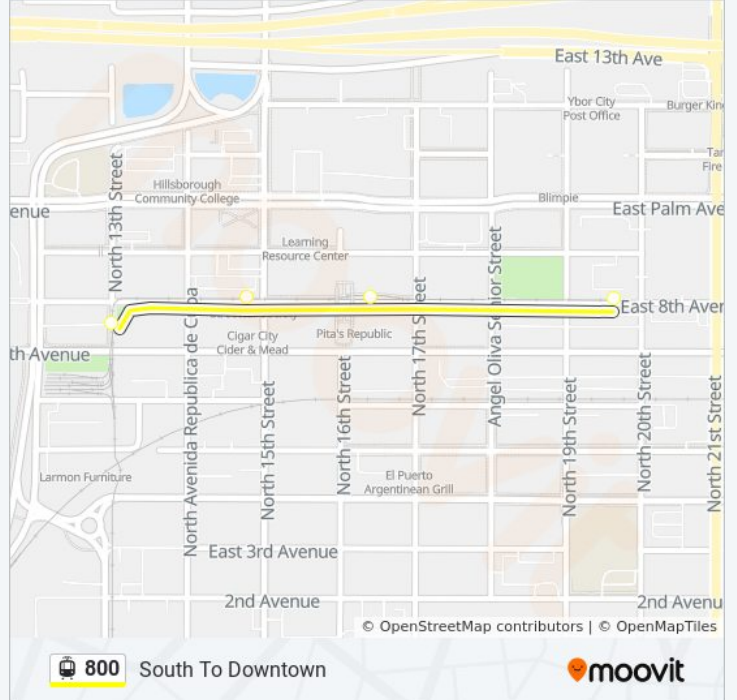

800 light rail Info

Direction: North To Ybor

Stops: 11

Trip Duration: 20 min

Line Summary:

Direction: South To Downtown

11 stops

[VIEW LINE SCHEDULE](#)

Centennial Park Station (#1)

Centro Ybor Station (#2)

Streetcar Society Station (#3)

Cadrecha Plaza Station (#4)

Publix Station (#5)

York Street Station (#6)

Cumberland Avenue Station (#7)

Amalie Arena Station (#8)

Hsbc Station (#9)

Dick Greco Plaza Station (#10)

Whiting Street Station (#11)

800 light rail Time Schedule

South To Downtown Route Timetable:

Sunday	12:00 AM - 10:50 PM
Monday	6:49 AM - 11:05 PM
Tuesday	6:49 AM - 11:05 PM
Wednesday	6:49 AM - 11:05 PM
Thursday	6:49 AM - 11:05 PM
Friday	6:49 AM - 11:45 PM
Saturday	12:00 AM - 11:45 PM

800 light rail Info

Direction: South To Downtown

Stops: 11

Trip Duration: 20 min

Line Summary:

800 light rail time schedules and route maps are available in an offline PDF at moovitapp.com. Use the [Moovit App](#) to see live bus times, train schedule or subway schedule, and step-by-step directions for all public transit in Tampa - St. Petersburg, FL.