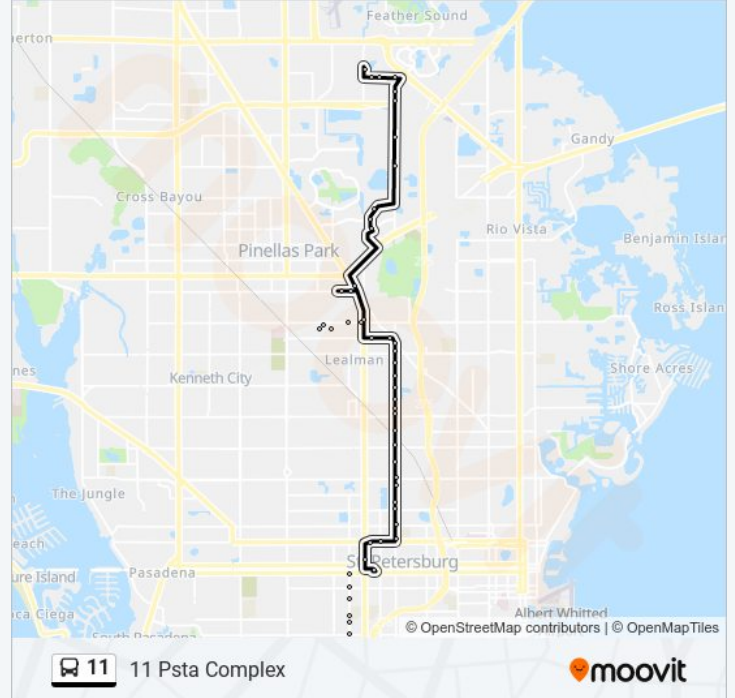

28th St N + 48th Ave N

28th St N + 52nd Ave N

28th St N + 54th Ave N

28th St N + Haines Rd N

58th Ave N + Haines Rd N

58th Ave N + 33rd St N

62nd Ave + Us Hwy 19 N

Lakeside Terrace Apts + 62nd Ave

Crystal Lakes Manor Apts

Crystal Lakes Manor Apts

62nd Ave + 37th St

Us Hwy 19 N + 62nd Ave N

70th Ave + Us Hwy 19 N

Shoppes at Park Place - Shelter - D

Us Hwy 19 N + 72nd Ave

Gateway Center Pwky & Grand Ave

Gateway Center Pkwy + Gateway Center Blvd

Gateway Center Pkwy + Mci Dr

28th St N + Mci Dr

28th St N + 110th Ave N

28th St N + 118th Ave N

28th St N + 12115

Scherer Dr + # 2829

Scherer Dr +Psta Yard Entrance

Scherer Dr + 3201

Psta 34th St Layby - Platform - B

Direction: 11 Roy Hanna Dr 11 Via 54th Ave S

82 stops

[VIEW LINE SCHEDULE](#)

Psta 34th St Layby - Platform - B

Scherer Dr + Ga Foods

28th St N + Scherer Dr N