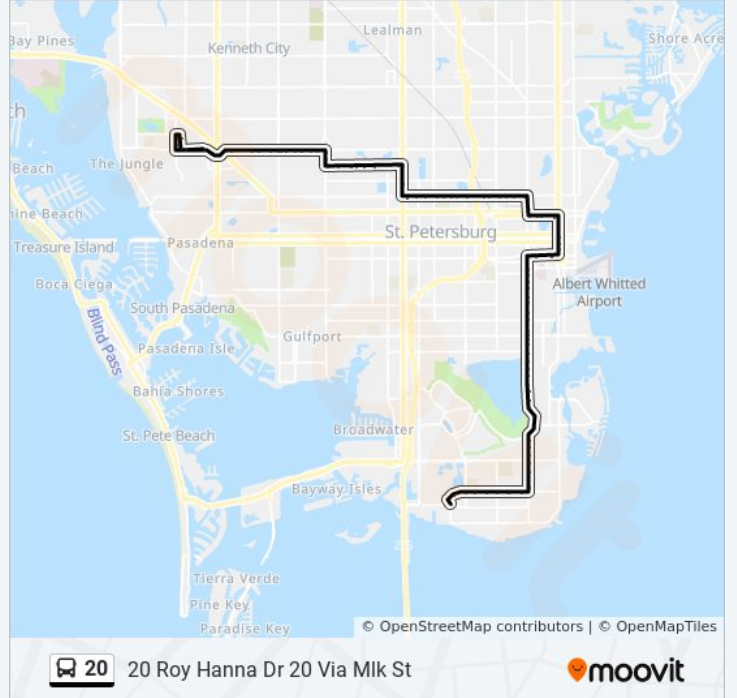

20 bus Info
Direction: 20 Roy Hanna Dr 20 Via Mlk St
Stops: 89
Trip Duration: 50 min
Line Summary:

17th Ave N + 43rd St N

17th Ave N + 42nd St N

17th Ave N + 40th St N

17th Ave N + 35th St N

17th Ave N + 34th St N

Dr Martin Luther King Jr St N + 7th Ave N

4th Ave N + Milk Jr St

4th Ave N + 8th St N

4th Ave N + Grove St N

4th Ave N + 4th St N

4th St S + Central Ave

4th St S + 1st Ave S

4th St S + 3rd Ave S

4th Ave S + 5th St S

4th Ave S + 8th St S

Dr Martin Luther King Jr St S + 6th Ave S

Dr Martin Luther King Jr St S + 7th Ave S

Dr Martin Luther King Jr St S + 9th Ter S

Dr Martin Luther King Jr St S + James Ave S

Dr Martin Luther King Jr St S + 13th Ave S

Dr Martin Luther King Jr St S + 14th Ave S

Dr Martin Luther King Jr St S + Preston Ave S

Dr Martin Luther King Jr St S + 18th Ave S

Dr Martin Luther King Jr St S + 20th Ave S