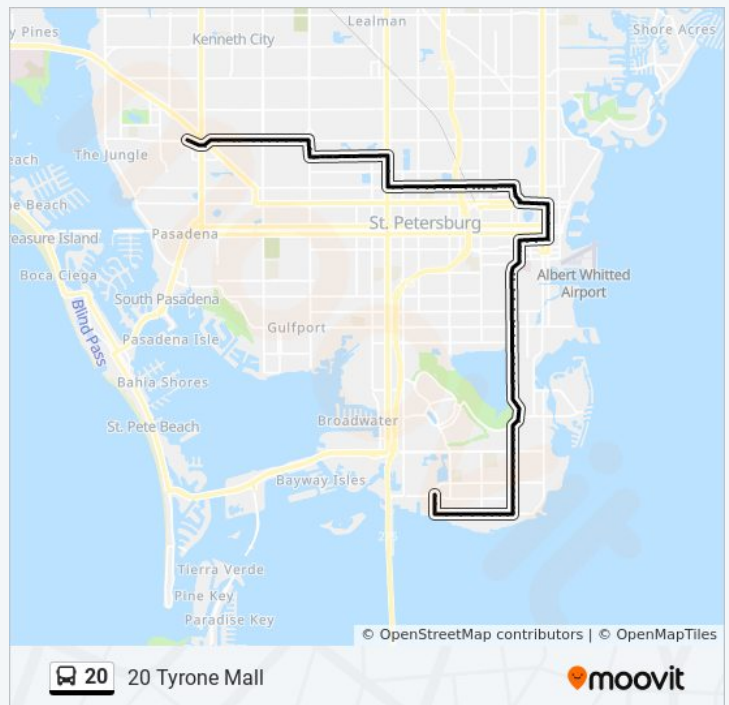

Dr Martin Luther King Jr St S + 51st Ave S

Dr Martin Luther King Jr St S + 50th Ave S

9th St S + Jasmine Way S

9th St S + 45th Ave S

Dr Martin Luther King Jr St S + Highland St S

Dr Martin Luther King Jr St S + 38th Ave S

Dr Martin Luther King Jr St S + 36th Ave S

20 bus Time Schedule

20 Tyrone Mall Route Timetable:

Sunday	7:30 AM - 5:30 PM
Monday	5:20 AM - 6:30 PM
Tuesday	5:20 AM - 6:30 PM
Wednesday	5:20 AM - 6:30 PM
Thursday	5:20 AM - 6:30 PM
Friday	5:20 AM - 6:30 PM
Saturday	5:30 AM - 6:30 PM

20 bus Info

Direction: 20 Tyrone Mall

Stops: 93

Trip Duration: 43 min

Line Summary:

Dr Martin Luther King Jr St S + 34th Ave S

Dr Martin Luther King Jr St S + 32nd Ave S

Dr Martin Luther King Jr St S + 30th Ave S

Dr Martin Luther King Jr St S + Harbor Drive W

Dr Martin Luther King Jr St S + 24th Ave S

Dr Martin Luther King Jr St S + 22th Ave S

Dr Martin Luther King Jr St S + 20th Ave S

Dr Martin Luther King Jr St S + 17th Ave S