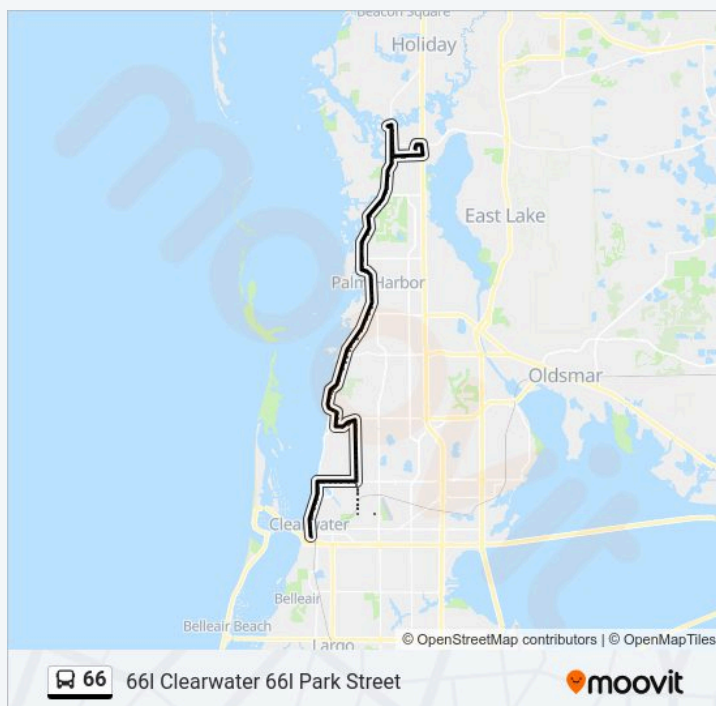

66 bus Info

Direction: 66l Clearwater 66l Park Street

Stops: 132

Trip Duration: 61 min

Line Summary:

Pinellas Ave S + Oakwood St W

Pinellas Ave S + Milk Dr W

Pinellas Ave S + Morgan St W