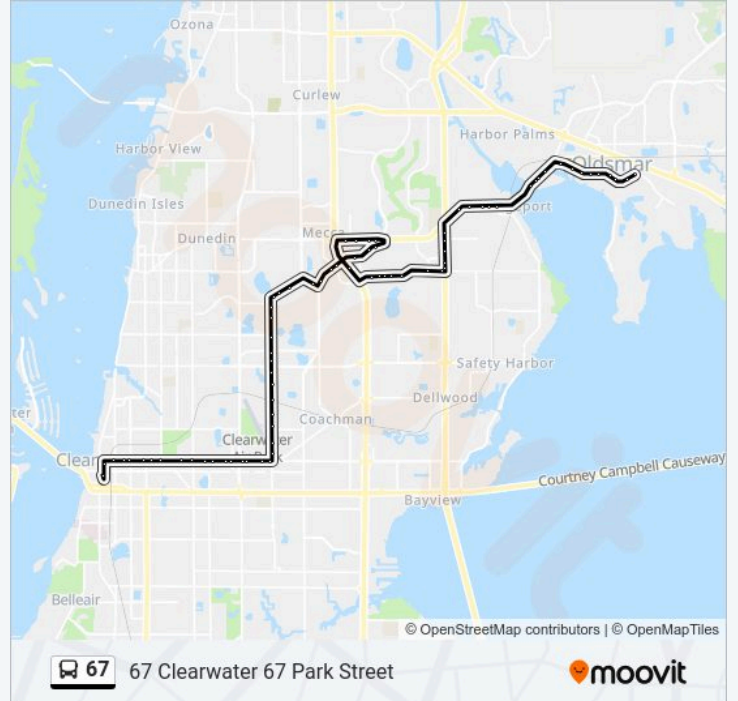

Countryside Blvd + Oak Neck Rd

Belcher Rd + Laurelwood Dr

Greenbriar Blvd + Forest Dr

Greenbriar Blvd + Sutton Pl

Greenbriar Blvd + Indigo Dr

Hercules Ave N + Lakewood Dr

Hercules Ave N + Palm Dr

Hercules Ave N + Union St

Hercules Ave N + Montclair Rd

Hercules Ave N + Barrington Dr N

Hercules Ave N + Sunset Grove Ln

Hercules Ave N + Calumet St

Hercules Ave N + Sherwood St

Hercules Ave N + Range Rd
Hercules Ave N + Grand Ave
Hercules Ave N + Gilbert St
Hercules Ave N + Mckinley St
Drew St + Hercules Ave N
Drew St + Meteor Ave N
Drew St + Corona Ave N
Drew St + Tulane Ave
Drew St + Saturn Ave N
Drew St + Duncan Ave N
Drew St + Orangewood Ave
Drew St + Edgewood Ave
Drew St + Highland Ave N
Drew St + Orangeview Ave
Drew St + Betty Ln N
Drew St + Jefferson Ave N
Drew St + Madison Ave N
Drew St + Mlk Ave N
Drew St + Pennsylvania Ave
Drew St + Myrtle Ave N
Garden Ave N + Hendricks St
Park St Terminal - Platform - H

Direction: 67 Oldsmar

85 stops

[VIEW LINE SCHEDULE](#)

Park St Terminal - Platform - H
Drew St + Garden Ave S
Drew St + Myrtle Ave N
Drew St + Booth Ave
Drew St + 9th St N
Drew St + Madison Ave N
Drew St + Lincoln Ave N

Race Track Rd + 490

Tampa Rd + Race Track Rd N

Tampa Rd + Burbank Rd

St Petersburg Dr + State St

67 bus time schedules and route maps are available in an offline PDF at moovitapp.com. Use the Moovit App to see live bus times, train schedule or subway schedule, and step-by-step directions for all public transit in Tampa - St. Petersburg, FL.