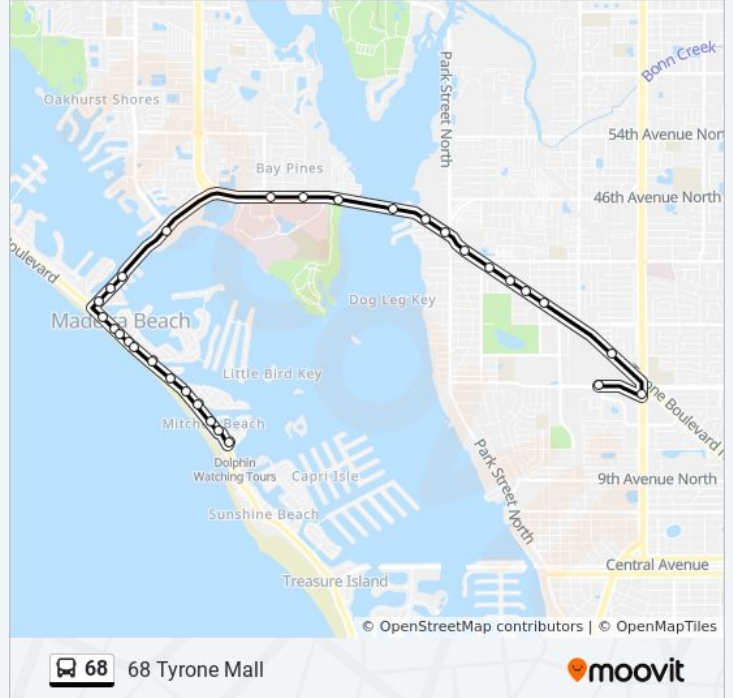

Tom Stuart Causwy + Duhme Rd

Bay Pines Blvd + 100th Way N

Bay Pines Blvd + 95th St N

68 bus Time Schedule

68 Tyrone Mall Route Timetable:

Sunday	7:05 AM - 9:35 PM
Monday	6:10 AM - 9:30 PM
Tuesday	6:10 AM - 9:30 PM
Wednesday	6:10 AM - 9:30 PM
Thursday	6:10 AM - 9:30 PM
Friday	6:10 AM - 9:30 PM
Saturday	6:00 AM - 10:30 PM

68 bus Info

Direction: 68 Tyrone Mall

Stops: 30

Trip Duration: 25 min

Line Summary:

Bay Pines Blvd + 92nd St N

Bay Pines Blvd + Boca Ciega Resort

Bay Pines Blvd + Seahorse Dr

Bay Pines Blvd + Park St N

Tyrone Blvd N + 38th Ave N

Tyrone Blvd N + 3798

Tyrone Blvd N + 3530

Tyrone Blvd N + 34th Ave N

Tyrone Blvd N + 75th St N

Tyrone Blvd N + 68th St

66th St N + 22nd Ave N

Tyrone Square Mall Shelter - B

68 bus time schedules and route maps are available in an offline PDF at moovitapp.com. Use the [Moovit App](#) to see live bus times, train schedule or subway schedule, and step-by-step directions for all public transit in Tampa - St. Petersburg, FL.