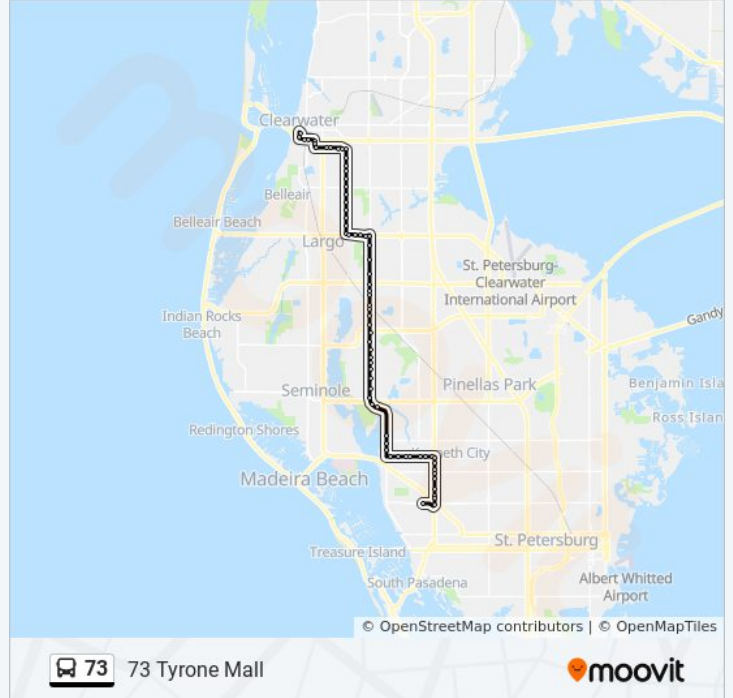

Direction: 73 Tyrone Mall

69 stops

[VIEW LINE SCHEDULE](#)

Park St Terminal - Platform - F
 Fort Harrison Ave S + Court St
 Chestnut St + East Ave S
 Chestnut St + Myrtle Ave S
 Mlk Ave S + Chestnut St
 Mlk Ave S + Turner St
 Druid Rd NE + Fleetwood Cir N
 Druid Rd E + Sherman Mcveigh Dr
 Druid Rd E + Betty Ln S
 Druid Rd E + Hillcrest Ave S
 Druid Rd E + San Remo Ave S
 Highland Ave S + Druid Rd E

73 bus Time Schedule

73 Tyrone Mall Route Timetable:

Sunday	Not Operational
Monday	6:05 AM - 6:05 PM
Tuesday	6:05 AM - 6:05 PM
Wednesday	6:05 AM - 6:05 PM
Thursday	Not Operational
Friday	6:05 AM - 6:05 PM
Saturday	6:55 AM - 5:55 PM

73 bus Info

Direction: 73 Tyrone Mall

Stops: 69

Trip Duration: 55 min

Line Summary:

Highland Ave S + Barry Rd
Highland Ave S + Valencia St
Highland Ave S + Orange St
Highland Ave S + Seabreeze St
Highland Ave + Belleair Rd
Highland Ave + Southridge Dr
Highland Ave + Cambridge Dr
Highland Ave + Rosery Rd
Highland Ave + Hillside Dr
Highland Ave + 5th Ave
Highland Ave + 2nd St
East Bay Dr + Wertz Dr
East Bay Dr + Lake Judy Lee Dr
East Bay Dr + 19th St SE
East Bay Dr + 21st Ter SE
Starkey Rd + East Bay Dr
Starkey Rd + 3949
East Bay Dr + Starkey Rd
Starkey Rd + 20th Ave SE
Starkey Rd + 132nd Ave
Starkey Rd + 130th Ave
Starkey Rd + 12778
Starkey Rd + Somerset Dr
Starkey Rd + 122nd Ave
Starkey Rd + Walsingham Rd
Starkey Rd + Fairweather Dr
Starkey Rd + 109th Ave
Starkey Rd + 10400
Starkey Rd + 100th Ave
Starkey Rd + Antigua Dr
Starkey Rd + 94th Ave
Starkey Rd + 90th Ter
Starkey Rd + 86th Ave

Starkey Rd + Flamevine Ave

Starkey Rd + Park Blvd

Park St + Augusta Blvd

Park St + Burning Tree Dr

Park St + Eagles Park Dr N

Park St N + 54th Ave N

Park St N + 49th Ave N

46th Ave N + Star St N