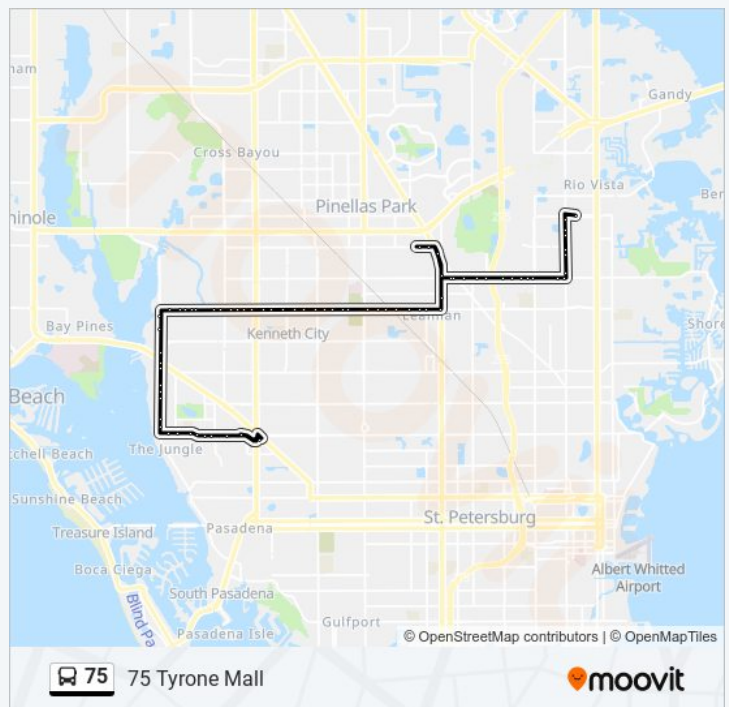

Us Hwy 19 N + Haines Rd N

Us Hwy 19 N + 63rd Ave N

34th St N + 57th Ave N

54th Ave N + 35th St N

54th Ave N + 37th St N

54th Ave N + 39th St N

54th Ave N + 40th St N

54th Ave N + 43rd St N

54th Ave N + Lown St N

75 Tyrone Mall Route Timetable:

Sunday	7:00 AM - 6:25 PM
Monday	5:50 AM - 7:25 PM
Tuesday	5:50 AM - 7:25 PM
Wednesday	5:50 AM - 7:25 PM
Thursday	5:50 AM - 7:25 PM
Friday	5:50 AM - 7:25 PM
Saturday	7:00 AM - 7:20 PM

75 bus info

Direction: 75 Tyrone Mall

Stops: 73

Trip Duration: 55 min

Line Summary:

54th Ave N + 46th St N

54th Ave N + 48th St N

54th Ave N + 52nd St N

54th Ave N + 53rd Way N

54th Ave N + 55th St N

54th Ave N + 58th St N

54th Ave N + 58th St N

54th Ave N + 59th Way N

54th Ave N + 61st St N

54th Ave N + 62nd St N

54th Ave N + 64th St N