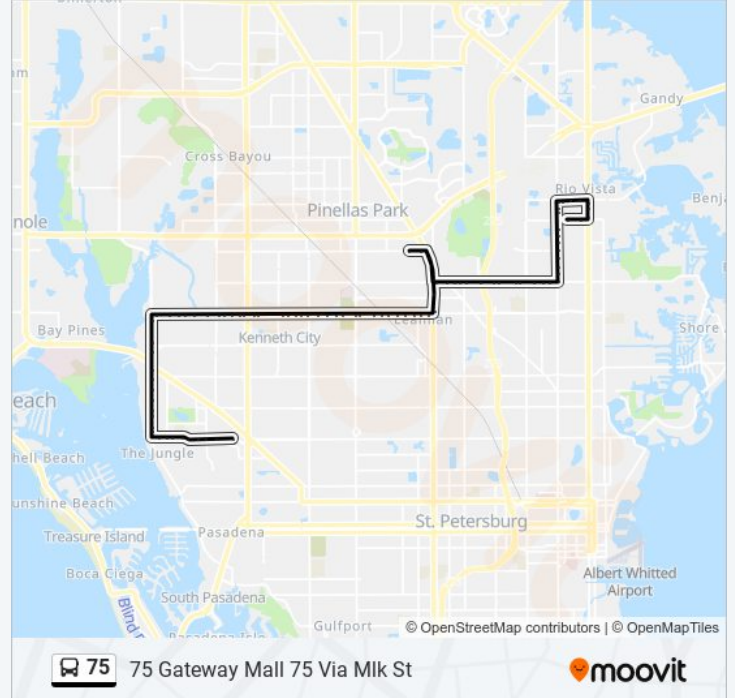

75 bus Info
Direction: 75 Gateway Mall 75 Via Mlk St
Stops: 90
Trip Duration: 58 min
Line Summary:

54th Ave N + Five Towns

54th Ave N + 7832

54th Ave N + 78th St N

54th Ave N + 76th St N

54th Ave N + 72nd Ln N

54th Ave N + 61st St N

54th Ave N + 59th Cir W

54th Ave N + 59th St N

54th Ave N + 58th St N

54th Ave N + 5638

54th Ave N + 55th St N

54th Ave N + 53rd St N

54th Ave N + 52nd St N

54th Ave N + 49th St N

54th Ave N + 49th St N

54th Ave N + 46th St N

54th Ave N + 45th St N

54th Ave N + Main St N

54th Ave N + 41st Way N

54th Ave N + 40th St N

54th Ave N + 39th St N

54th Ave N + 37th St N

54th Ave N + 35th Way N

34th St N + 54th Ave N

34th St N + 58th Ave N

Us Hwy 19 N + 62nd Ave N

70th Ave + Us Hwy 19 N

Shoppes at Park Place - Shelter - A

Us Hwy 19 N + Haines Rd N