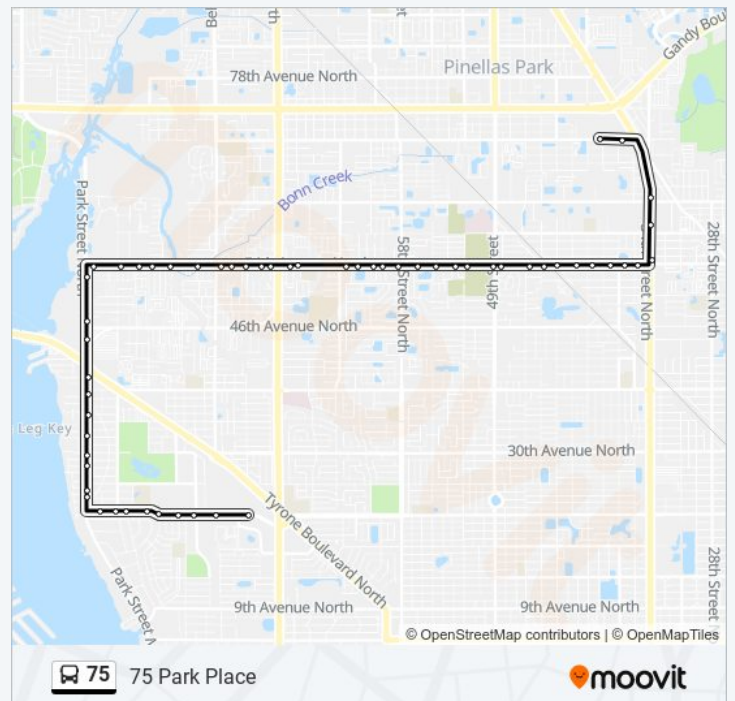

54th Ave N + 72nd Ln N

75 bus Time Schedule

75 Park Place Route Timetable:

Sunday	7:25 AM - 7:20 PM
Monday	5:15 AM - 7:30 PM
Tuesday	5:15 AM - 7:30 PM
Wednesday	5:15 AM - 7:30 PM
Thursday	5:15 AM - 7:30 PM
Friday	5:15 AM - 7:30 PM
Saturday	7:25 AM - 7:20 PM

75 bus Info

Direction: 75 Park Place

Stops: 57

Trip Duration: 30 min

Line Summary:

54th Ave N + 71st St N

54th Ave N + 70th Way N

54th Ave N + 68th St N