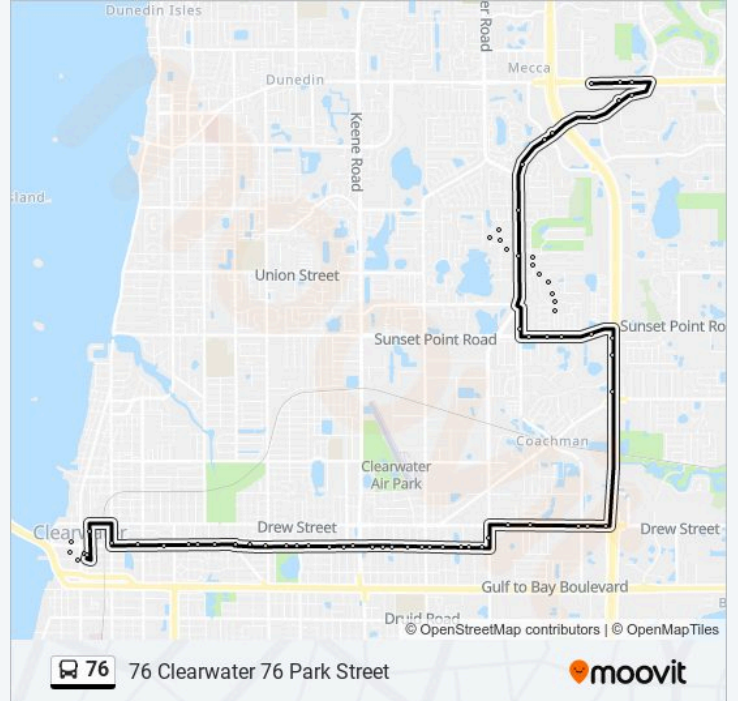

Cleveland St + Starcrest Dr

Cleveland St + Neptune Ave N

Cleveland St + Mercury Ave N

Cleveland St + Hercules Ave

Cleveland St + Aurora Ave N

Cleveland St + Comet Ave N

Cleveland St + Arcturas Ave N

Cleveland St + Corona Ave N

Cleveland St + Orion Ave N

Cleveland St + Saturn . Ave N

Cleveland St + Jupiter Ave

Cleveland St + Duncan Ave

Cleveland St + Keystone Dr N

Cleveland St + Lake Dr S

Cleveland St + Crest Ave N

Cleveland St + Highland Ave N

Cleveland St + San Remo Ave N

Cleveland St + Hilcrest Ave N

Cleveland St + Lady Mary Dr N

Cleveland St + Betty Ln N

Cleveland St + Lincoln Ave N

Cleveland St + Missouri Ave N  
 Cleveland St + Milk Ave N  
 Myrtle Ave N + Cleveland St  
 Osceola Ave And Cleveland St  
 S Osceola Ave & Pierce St  
 Pierce St & S Ft Harrison Ave  
 Park Street @ Psta Termnal

**76 bus Info**

**Direction:** 76 Sr 580 76 Countryside Mall

**Stops:** 51

**Trip Duration:** 39 min

**Line Summary:**

Cleveland St + Belcher Rd S

Belcher Rd S + Cleveland St

Drew St + Belcher Rd N