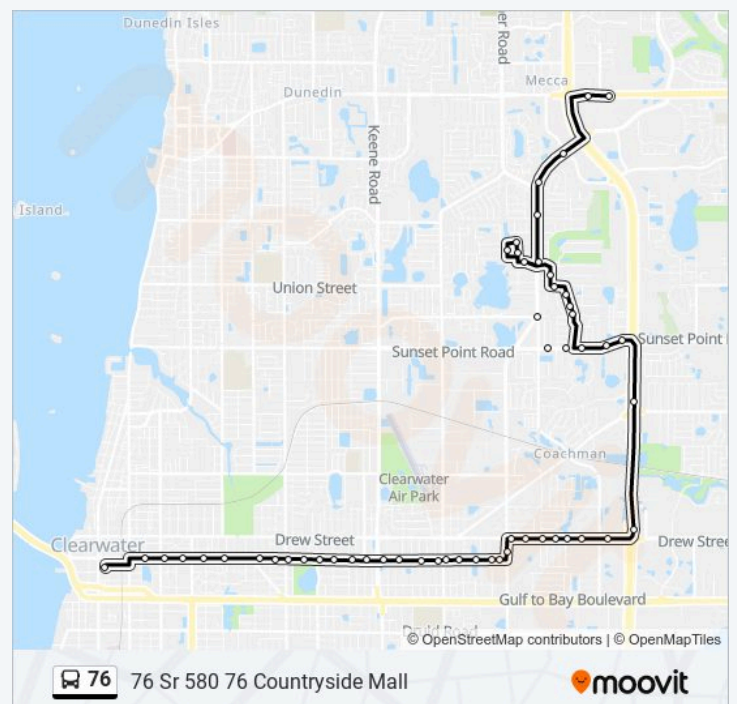

Cleveland St + San Remo Ave N

Cleveland St + Hilcrest Ave N

Cleveland St + Lady Mary Dr N

Cleveland St + Betty Ln N

Cleveland St + Lincoln Ave N

Cleveland St + Missouri Ave N  
 Cleveland St + Milk Ave N  
 Myrtle Ave N + Cleveland St  
 Osceola Ave And Cleveland St  
 S Osceola Ave & Pierce St  
 Pierce St & S Ft Harrison Ave  
 Park Street @ Psta Termnal

**Direction: 76 Sr 580 76 Countryside Mall**

51 stops

[VIEW LINE SCHEDULE](#)

Park St Terminal - Platform - H  
 Cleveland St + Booth Ave  
 Cleveland St + Milk Ave S  
 Cleveland St + Missouri Ave N  
 Cleveland St + Lincoln Ave S  
 Cleveland St + Frederica Ave S  
 Cleveland St + Hillcrest Ave S  
 Cleveland St + San Remo Ave S  
 Cleveland St + Highland Ave S  
 Cleveland St + Crest Ave N  
 Cleveland St + Lake Dr S  
 Cleveland St + Keystone Dr S  
 Cleveland St + Duncan Ave S  
 Cleveland St + Saturn Ave S  
 Cleveland St + Orion Ave S  
 Cleveland St + Corona Ave S  
 Cleveland St + Meteor Ave S  
 Cleveland St + Aurora Ave S  
 Cleveland St + Hercules Ave S  
 Cleveland St + Nimbus Ave S  
 Cleveland St + Starcrest Dr  
 Cleveland St + Main Ave S

**76 bus Time Schedule**

76 Sr 580 76 Countryside Mall Route Timetable:

Sunday	Not Operational
Monday	6:30 AM - 6:15 PM
Tuesday	6:30 AM - 6:15 PM
Wednesday	6:30 AM - 6:15 PM
Thursday	6:30 AM - 6:15 PM
Friday	6:30 AM - 6:15 PM
Saturday	7:15 AM - 6:15 PM

**76 bus Info**

**Direction:** 76 Sr 580 76 Countryside Mall

**Stops:** 51

**Trip Duration:** 39 min

**Line Summary:**

Cleveland St + Belcher Rd S

Belcher Rd S + Cleveland St

Drew St + Belcher Rd N