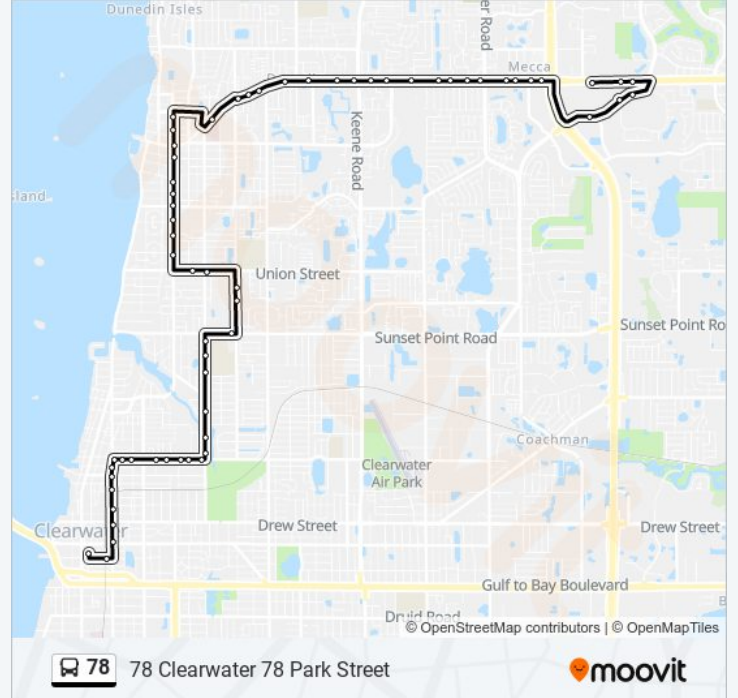

Douglas Ave + Plaza Dr

Douglas Ave + Richmond St

Union St + 1259

Union St + Betty Ln N

Kings Hwy N + Arbelia St

Kings Hwy + Arbelia St

Sunset Point Rd + Kings Hwy

Betty Ln N + 1880

Palmetto St + N Madison Ave

Palmetto St + West Ave

Palmetto St + Pennsylvania Ave

Palmetto St + Vine Ave

Palmetto St + Myrtle Ave N

Myrtle Ave N + Nicolson St

Myrtle Ave N + Seminole St
 Myrtle Ave N + Maple St
 Myrtle Ave N + Jones St
 Myrtle Ave N + Grove St
 Myrtle Ave N + Cleveland St
 Pierce St + East Ave
 Park St Terminal - Platform - H

Direction: 78 Sr 580 78 Countryside Mall

60 stops

[VIEW LINE SCHEDULE](#)

Park St Terminal - Platform - H
 Myrtle Ave N + Cleveland St
 Myrtle Ave N + Drew St
 Myrtle Ave N + Jones St
 Myrtle Ave N + Hart St
 Myrtle Ave N + 405
 Myrtle Ave N + Seminole St
 Myrtle Ave N + Nichalson St
 Palmetto St + Vine Ave
 Palmetto St + Pennsylvania Ave
 Palmetto St + Phillies Dr
 Palmetto St + Madison Ave N
 Palmetto St + Missouri Ave N
 Palmetto St + Holt Ave
 Palmetto St + Betty Ln N
 Betty Ln N + Palmetto St
 Betty Ln N + La Salle St
 Betty Ln N + Woodbine St
 Betty Ln N + Terrace Rd
 Betty Ln N + Mary L Rd
 Betty Ln N + Sandy Ln
 Betty Ln N + 1855

78 bus Info

Direction: 78 Sr 580 78 Countryside Mall

Stops: 60

Trip Duration: 32 min

Line Summary:

Betty Ln N + Sunset Point Rd

Kings Hwy & Wilson Rd

Kings Hwy + Alpine Rd