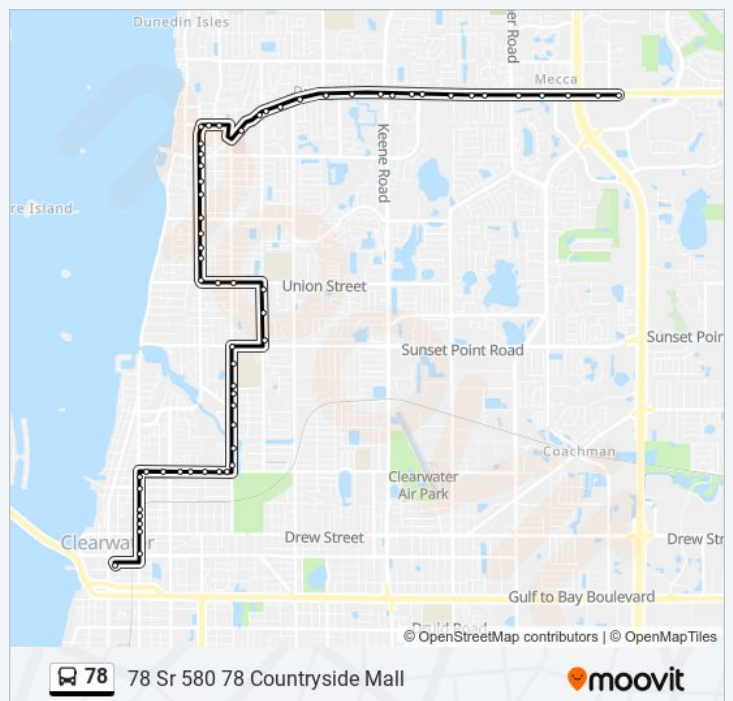

Direction: 78 Sr 580 78 Countryside Mall

60 stops

[VIEW LINE SCHEDULE](#)

Park St Terminal - Platform - H
 Myrtle Ave N + Cleveland St
 Myrtle Ave N + Drew St
 Myrtle Ave N + Jones St
 Myrtle Ave N + Hart St
 Myrtle Ave N + 405
 Myrtle Ave N + Seminole St
 Myrtle Ave N + Nichalson St
 Palmetto St + Vine Ave
 Palmetto St + Pennsylvania Ave
 Palmetto St + Phillies Dr
 Palmetto St + Madison Ave N
 Palmetto St + Missouri Ave N
 Palmetto St + Holt Ave
 Palmetto St + Betty Ln N
 Betty Ln N + Palmetto St
 Betty Ln N + La Salle St
 Betty Ln N + Woodbine St
 Betty Ln N + Terrace Rd
 Betty Ln N + Mary L Rd
 Betty Ln N + Sandy Ln
 Betty Ln N + 1855

78 bus Time Schedule

78 Sr 580 78 Countryside Mall Route Timetable:

Sunday	7:50 AM - 6:55 PM
Monday	6:45 AM - 8:40 PM
Tuesday	6:45 AM - 8:40 PM
Wednesday	6:45 AM - 8:40 PM
Thursday	6:45 AM - 8:40 PM
Friday	6:45 AM - 8:40 PM
Saturday	6:47 AM - 9:57 PM

78 bus Info

Direction: 78 Sr 580 78 Countryside Mall

Stops: 60

Trip Duration: 32 min

Line Summary:

Betty Ln N + Sunset Point Rd

Kings Hwy & Wilson Rd

Kings Hwy + Alpine Rd

Kings Hwy + Arbelia St

Union St + Milwaukee Ave

Union St + Highland Ave

Douglas Ave + Norfolk St

Douglas Ave + Roanoke St

Douglas Ave + Plaza Dr

Douglas Ave + 359

Douglas Ave + Beltrees St