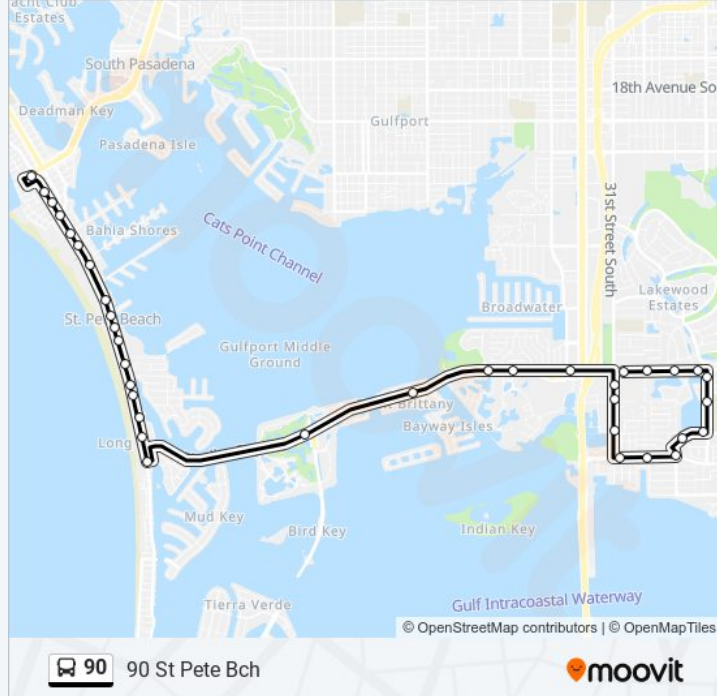

90 Roy Hanna Dr

Get The App

The 90 bus line (90 Roy Hanna Dr) has 2 routes. For regular weekdays, their operation hours are:

(1) 90 Roy Hanna Dr: 7:48 AM - 5:39 PM (2) 90 St Pete Bch: 7:10 AM - 5:11 PM

Use the Moovit App to find the closest 90 bus station near you and find out when is the next 90 bus arriving.

90 bus Info

Direction: 90 Roy Hanna Dr

Stops: 30

Trip Duration: 43 min

Line Summary:

54th Ave S + 28th St S

54th Ave S + Caesar Way S

54th Ave S + Lynn Lake Dr S

22nd St S + 55th Ave S

22nd St S + 58th Ave S

Roy Hanna Dr S + 22nd St S

Roy Hanna Dr S + 25th St S

Pinellas Point Dr S + 65th Ave S

Direction: 90 St Pete Bch

36 stops

[VIEW LINE SCHEDULE](#)

Gulf Blvd + 58th Ave

Gulf Blvd + Gulf Winds Dr

Gulf Blvd + 64th Ave

Gulf Blvd + 67th Ave

Gulf Blvd + 70th Ave

Gulf Blvd + 72nd Ave

75th Ave + Gulf Blvd

90 bus time schedules and route maps are available in an offline PDF at moovitapp.com. Use the [Moovit App](#) to see live bus times, train schedule or subway schedule, and step-by-step directions for all public transit in Tampa - St. Petersburg, FL.