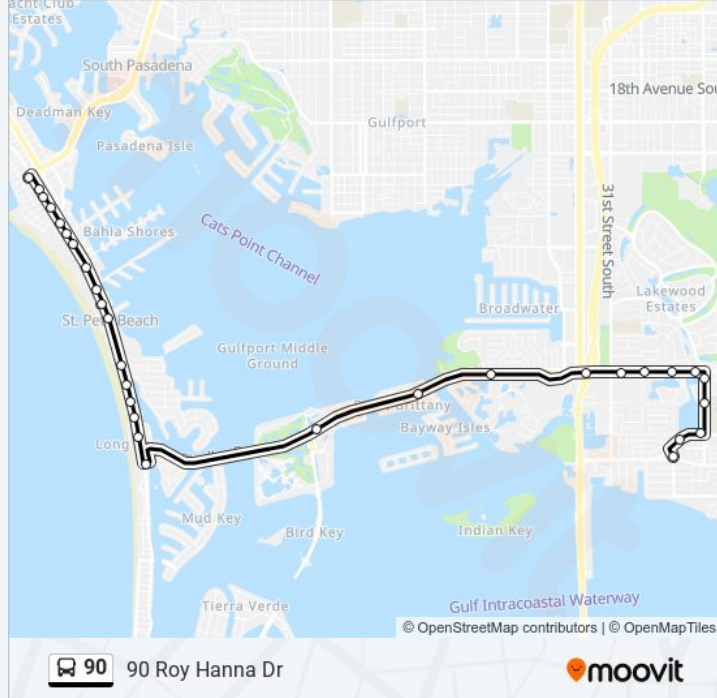

90 Roy Hanna Dr

Get The App

The 90 bus line (90 Roy Hanna Dr) has 2 routes. For regular weekdays, their operation hours are:

(1) 90 Roy Hanna Dr: 7:48 AM - 5:39 PM (2) 90 St Pete Bch: 7:10 AM - 5:11 PM

Use the Moovit App to find the closest 90 bus station near you and find out when is the next 90 bus arriving.

Direction: 90 Roy Hanna Dr

30 stops

[VIEW LINE SCHEDULE](#)

- 75th Ave + Gulf Blvd
- Gulf Blvd + 73rd Ave
- Gulf Blvd + 71st Ave
- Gulf Blvd + 69th Ave
- Gulf Blvd + 66th Ave
- Gulf Blvd + 64th Ave
- Gulf Blvd + Gulf Winds Dr
- Gulf Blvd + 58th Ave
- Gulf Blvd + 54th Ave
- Gulf Blvd + 52nd Ave W
- Gulf Blvd + 51st Ave W
- Gulf Blvd + 45th Ave
- Gulf Blvd + 44th Ave
- Gulf Blvd + 4049
- Gulf Blvd + 37th Ave
- Gulf Blvd + 36th Ave
- Gulf Blvd + Maritana Dr
- State Hwy 682 + Pinellas Bayway
- Pinellas Bayway + Leeland St S
- 54th Ave S + College Landings Ct
- Pinellas Bayway + 34th St S
- 54th Ave S + 31st St S

90 bus Info

Direction: 90 Roy Hanna Dr

Stops: 30

Trip Duration: 43 min

Line Summary:

54th Ave S + 28th St S

54th Ave S + Caesar Way S

54th Ave S + Lynn Lake Dr S

22nd St S + 55th Ave S

22nd St S + 58th Ave S

Roy Hanna Dr S + 22nd St S

Roy Hanna Dr S + 25th St S

Pinellas Point Dr S + 65th Ave S

Direction: 90 St Pete Bch

36 stops

[VIEW LINE SCHEDULE](#)