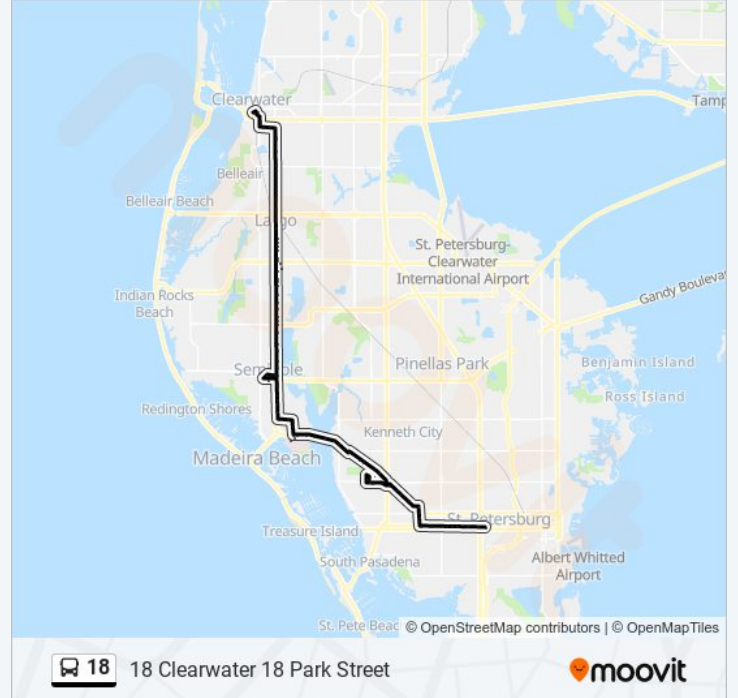

Bay Pines Medical Center

100th Way N + Bill Young Blvd

100th Way N + Bay Pines Blvd

100th Way N + 51st Ave N

100th Way N + 54th Ave N

54th Ave N + Blossom Lake Drive

54th Ave N + Seminole Blvd

Seminole Blvd + Pineapple Rd

Seminole Blvd + 62nd Ave

Seminole Blvd + 64th Ave

Seminole Blvd + 67th Ave

Seminole Blvd + 70st Ave

Seminole Blvd + 72nd Ave

Johnson Blvd + Liberty Ln

Johnson Blvd + Johnson Rd

Seminole Mall

Park Blvd + 110th St

Seminole Blvd + Village Dr

Seminole Blvd + Carol Dr

Seminole Blvd + Dixon Dr

Seminole Blvd + 89th Ave

Seminole Blvd + Freedom Blvd

Seminole Blvd + 98th Ter

Seminole Blvd + 102nd Ave

Seminole Blvd + 104th Ave

Seminole Blvd + 106th Ave

Seminole Blvd + 1001

Seminole Blvd + 114th Pl

Seminole Blvd + Walsingham Rd

Seminole Blvd + 122nd Ave

Seminole Blvd + 124th Ave

Seminole Blvd + 126th Ave