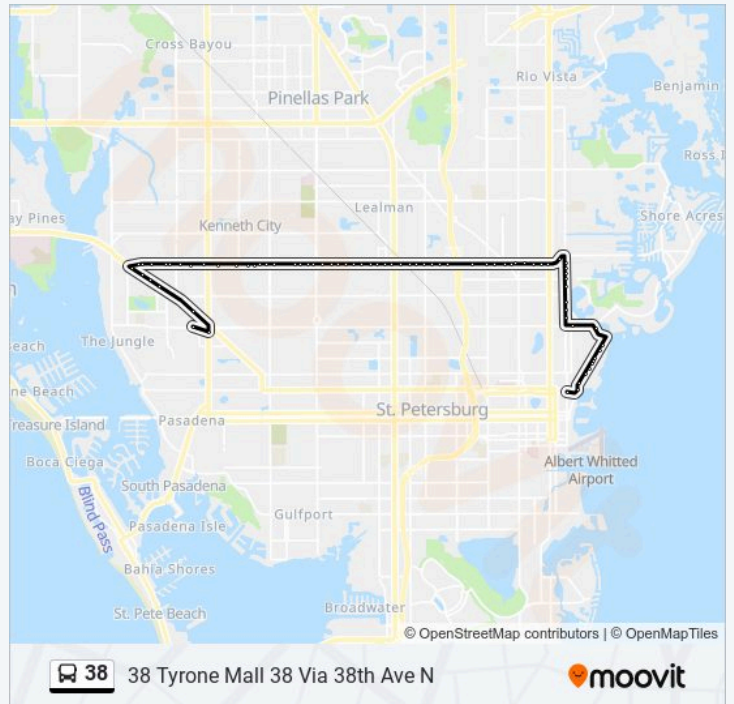

Beach Dr NE + 7th Ave NE

Beach Dr NE + 6th Ave NE

5th Ave NE + Bay St NE

1st St NE + 4th Ave NE

**Direction: 38 Tyrone Mall 38 Via 38th Ave N**

74 stops

[VIEW LINE SCHEDULE](#)

1st St NE + 4th Ave NE

38th Ave N + 5th St N

38th Ave N + 7th St N

38th Ave N + 8th St N

38th Ave N + Dr Milk Jr St N

38th Ave N + Foster Hill Dr N

38th Ave N + Haines Rd

38th Ave N + 14th St N

38th Ave N + 16th St N

38th Ave N + 19th St N

38th Ave N + 24th St N

38th Ave N + 25th St N

38th Ave N + 26th St N

38th Ave N + 28th St N

38th Ave N + 29th St N

38th Ave N + 31st St N

38th Ave N + 33rd St N

### 38 bus Info

**Direction:** 38 Tyrone Mall 38 Via 38th Ave N

**Stops:** 74

**Trip Duration:** 42 min

**Line Summary:**

38th Ave N + 34th St N

38th Ave N + 35th St N

38th Ave N + 37th St N