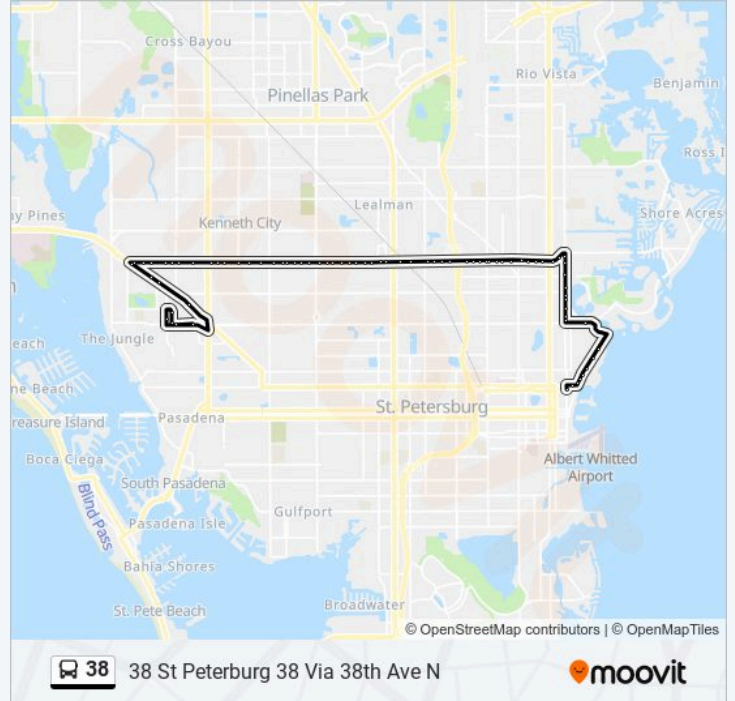

38th Ave N + 43rd St N

38th Ave N + 41st St N

38th Ave N + 40th St N

38th Ave N + 3520

38th Ave N + 37th St N

38th Ave N + Ithaca St N

38th Ave N + 33rd St N

38th Ave N + 31st St N

38th Ave N + 28th St N

38th Ave N + 26th St N

38th Ave N + 25th St N

38th Ave N + 24th St N

38th Ave N + 20th St N

38th Ave N + 19th St N

38th Ave N + Queen St N

38th Ave N + 16th St N

38th Ave N + 16th St N

38th Ave N + 14th St N

38th Ave N + 12th St N

38th Ave N + Foster Hill Dr N

38th Ave N + 9th St N

38th Ave N + 8th St N

38th Ave N + 7th St N

38th Ave N + 5th St N

Beach Dr NE + 7th Ave NE

Beach Dr NE + 6th Ave NE

5th Ave NE + Bay St NE

1st St NE + 4th Ave NE

**Direction: 38 Tyrone Mall 38 Via 38th Ave N**

74 stops

[VIEW LINE SCHEDULE](#)

1st St NE + 4th Ave NE