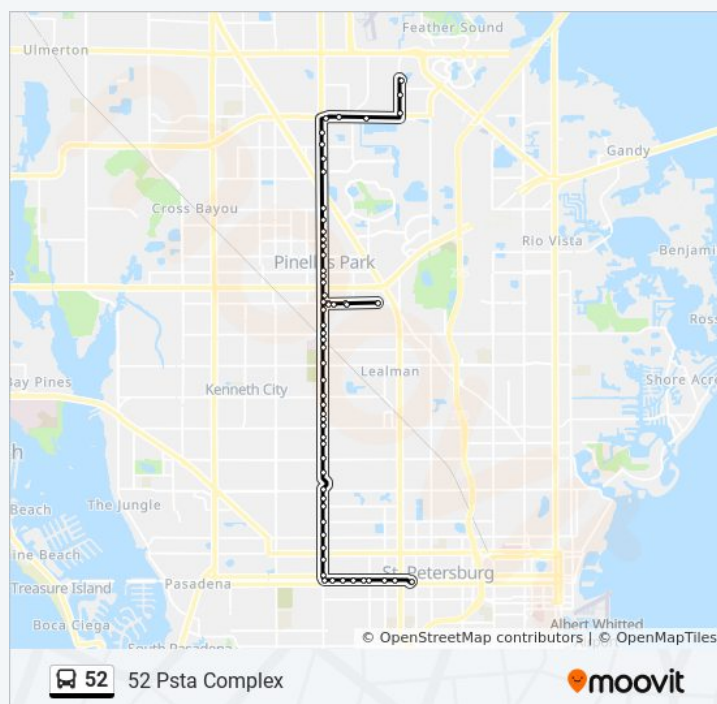

Shoppes at Park Place - Shelter - D

Saturday

Not Operational

52 bus Info

Direction: 52 Psta Complex

Stops: 60

Trip Duration: 37 min

Line Summary: