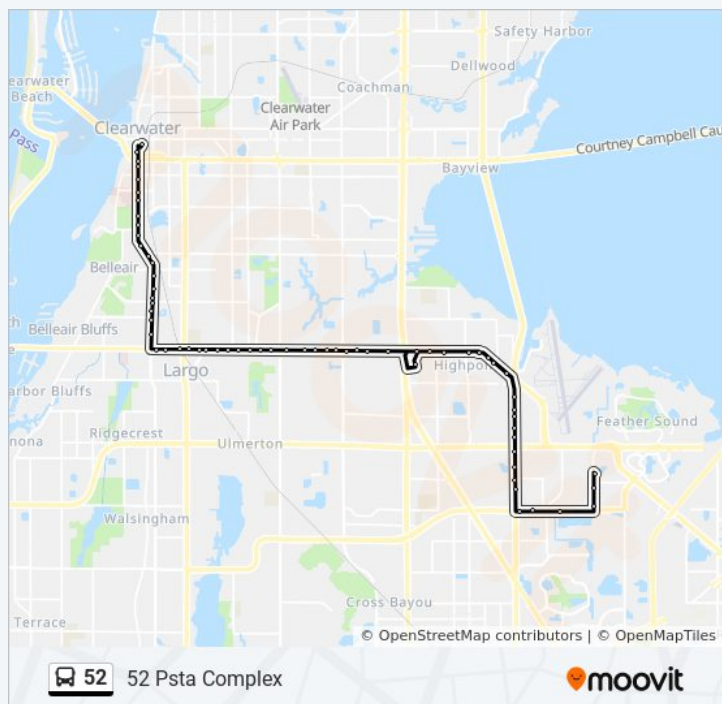

East Bay Dr + 3845

East Bay Dr + Belcher Rd S

East Bay Dr + Bedford Cir W

East Bay Dr + Newport Rd

East Bay Dr + 69th St N

Direction: 52 Psta Complex

Stops: 66

Trip Duration: 52 min

Line Summary:

Roosevelt Blvd + Dodge St

Largo Transit Center

Roosevelt Blvd + Dodge St

Roosevelt Blvd + 6250

Roosevelt Blvd + 61st St N

Roosevelt Blvd + 58th St N

Roosevelt Blvd + Westminister Ave