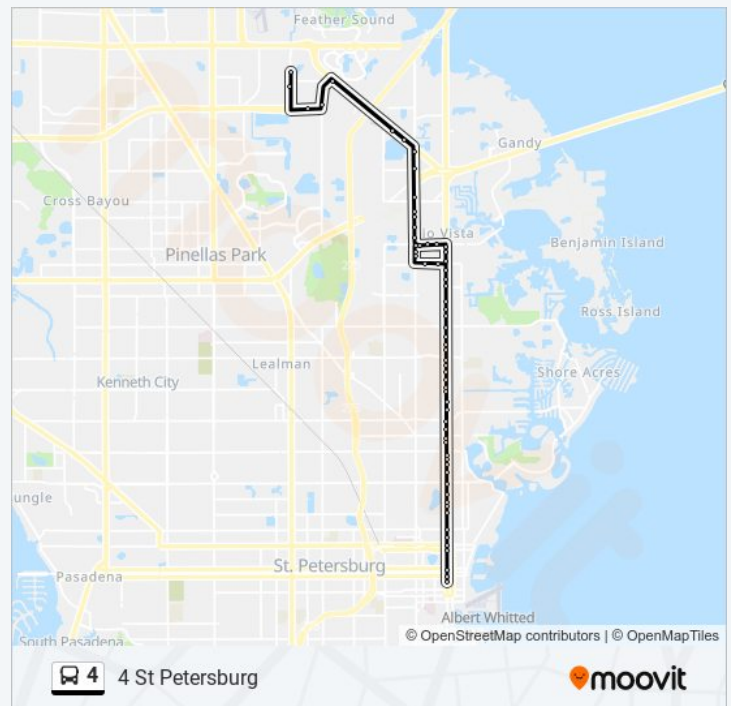

Dr Martin Luther King Jr St N + 83rd Ave N

83rd Ave N + 8th St N

83rd Ave N + 7th St N

83rd Ave N + 6th St N

4th St N + 83rd Ave N

4th St N + 81st Ave N

4th St N + 77th Ave N

4th St N + 76th Ave N

4 bus Info

Direction: 4 St Petersburg

Stops: 69

Trip Duration: 33 min

Line Summary:

4th St N + 73rd Ave N

4th St N + 72nd Ave N

4th St N + Northmoor Ave N