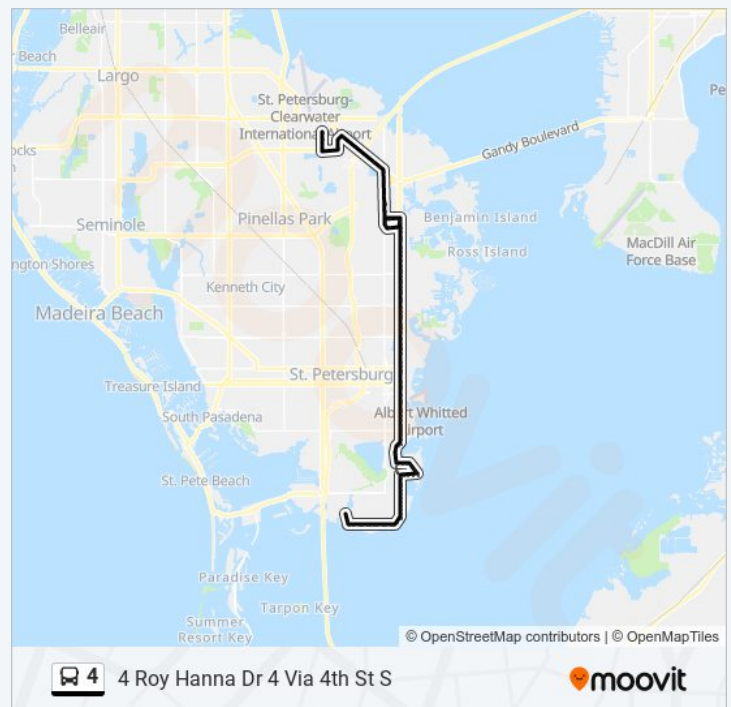

34th St N + Scherer Dr N

Psta 34th St Layby - Platform - C

Direction: 4 Roy Hanna Dr 4 Via 4th St S

4 bus Time Schedule

127 stops

[VIEW LINE SCHEDULE](#)

- Psta 34th St Layby - Platform - C
- 34th St N + 122nd Ave N
- 118th Ave N + 31st Ct N
- 28th St N + 118th Ave N
- Roosevelt Blvd + 28th St N
- Roosevelt Blvd + Danka Way N
- Roosevelt Blvd + 112th Cir N
- Dr Martin Luther King Jr St N + Roosevelt Blvd N
- Dr Martin Luther King Jr St N + 102nd Ave N
- Dr Martin Luther King Jr St N + Exec Ctr Dr W
- Dr Martin Luther King Jr St N + 93rd Ave N
- Dr Martin Luther King Jr St N + 90th Ave N
- Dr Martin Luther King Jr St N + 87th Ave N
- Dr Martin Luther King Jr St N + 85th Ave N
- 83rd Ave N + 8th St N
- 83rd Ave N + 7th St N
- 83rd Ave N + 6th St N
- 4th St N + 83rd Ave N
- 4th St N + 81st Ave N
- 4th St N + 77th Ave N
- 77th Ave N + Palmway Village
- Gateway Mall - Shelter - 1
- Dr Martin Luther King Jr St N + 79th Ave N
- Dr Martin Luther King Jr St N + 8001
- Dr Martin Luther King Jr St N + 83rd Ave N
- 83rd Ave N + 8th St N
- 83rd Ave N + 7th St N
- 83rd Ave N + 6th St N
- 4th St N + 83rd Ave N
- 4th St N + 81st Ave N
- 4th St N + 77th Ave N

4 Roy Hanna Dr 4 Via 4th St S Route Timetable:

| | |
|-----------|--------------------|
| Sunday | 6:05 AM - 6:52 PM |
| Monday | 5:32 AM - 10:00 PM |
| Tuesday | 5:32 AM - 10:00 PM |
| Wednesday | 5:32 AM - 10:00 PM |
| Thursday | 5:32 AM - 10:00 PM |
| Friday | 5:32 AM - 10:00 PM |
| Saturday | 5:58 AM - 9:56 PM |

4 bus Info

Direction: 4 Roy Hanna Dr 4 Via 4th St S

Stops: 127

Trip Duration: 65 min

Line Summary:

4th St N + 76th Ave N

4th St N + 73rd Ave N

4th St N + 72nd Ave N