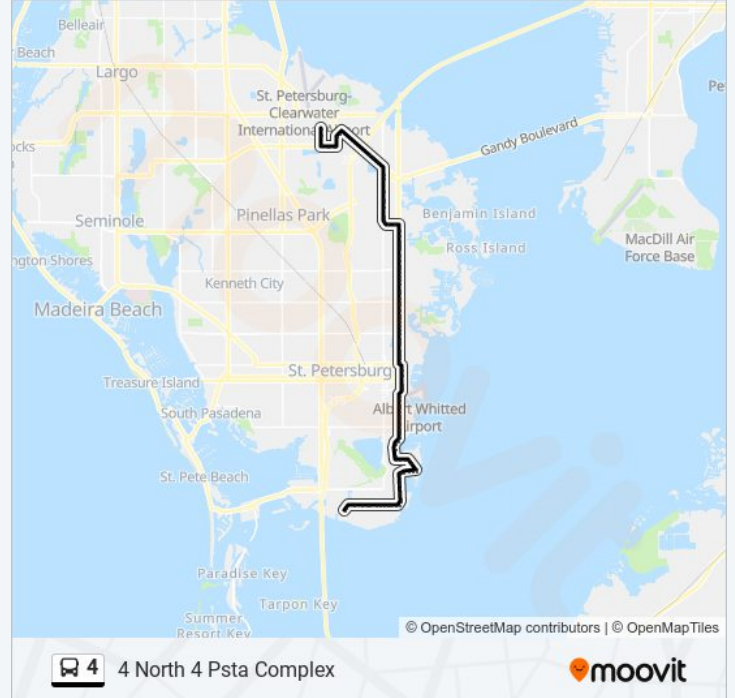

4 bus Info

Direction: 4 North 4 Psta Complex

Stops: 110

Trip Duration: 63 min

Line Summary:

4th St S + 46th Ave S

Coquina Key Loop

45th Ave S + Sunrise Dr S

Lewis Blvd SE + Porpoise Dr SE

Lewis Blvd SE + Menhaden Dr SE

Lewis Blvd SE + Cobia Dr SE

Elkcam Blvd SE + Lewis Blvd SE

Elkcam Blvd SE + Porpoise Dr SE

Elkcam Blvd SE + Marlin Dr SE

Elkcam Blvd SE + Pompano Dr SE

4th St S + 11th Ave S

4th St S + 9th Ave S

4th St S + 7th Ave S

3rd St S + 5th Ave S

3rd St S + 4th Ave S

3rd St S & 3rd Ave S

3rd St + 2nd Ave N

3rd St N + 3rd Ave N

4th St N + 6th Ave N

4th St N + 8th Ave N

4th St N + 10th Ave N

4th St N + 11th Ave N

4th St N + 13th Ave N

4th St N + 16th Ave N

4th St N + 17th Ave N

4th St N + 18th Ave N