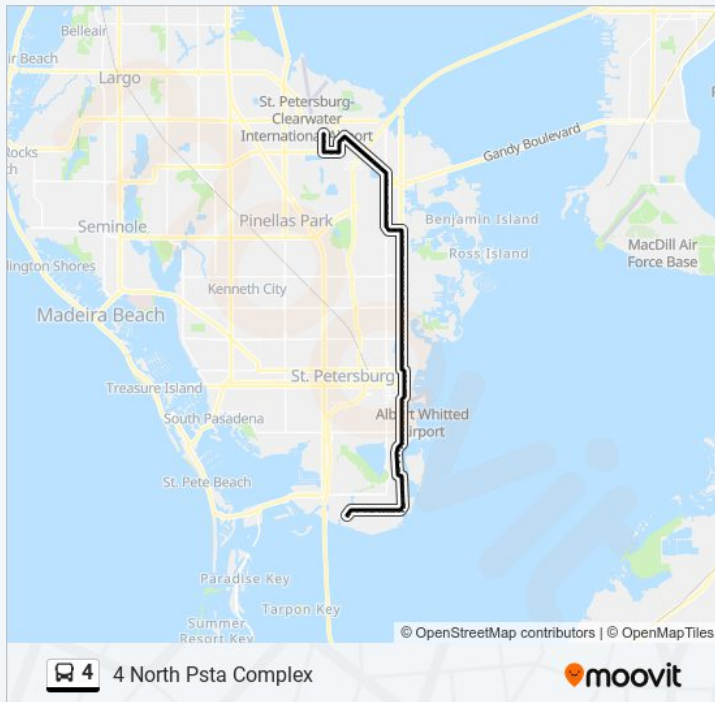

4th St S + 15th Ave S

4 bus Info

Direction: 4 North Psta Complex

Stops: 103

Trip Duration: 58 min

Line Summary:

4th St S + 13th Ave S

4th St S + 11th Ave S