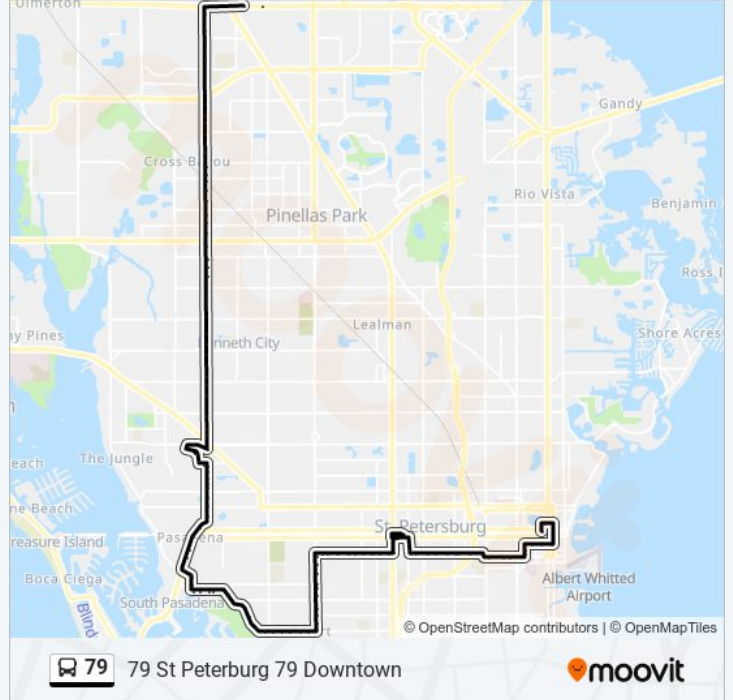

66th St N + 46th Ave N

66th St N + 43rd Ave N

66th St N + 40th Ave N

66th St N + 38th Ave N

66th St N + 34th Ave N

66th St N + 30th Ave N

66th St N + 26th Ave N

66th St N + Tyrone Blvd

66th St N + 22nd Ave N

Tyrone Square Mall Shelter - D

Crosswinds Dr N + 20th Ave N

Crosswinds Dr N6691 + Crosswinds Dr N

18th Ave N + 66th St N

66th St N + 18th Ave N

66th St N + 15th Ave N

66th St N + 13th Ave N