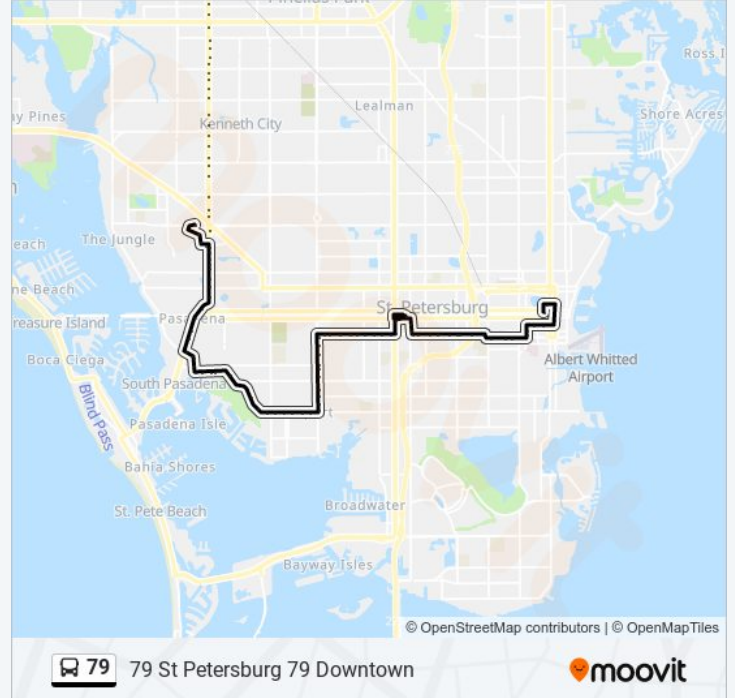

66th St N + 56th Ave N

66th St N + 51st Ave N

66th St N + 48th Ave N

66th St N + 46th Ave N

66th St N + 43rd Ave N

66th St N + 40th Ave N

66th St N + 38th Ave N

66th St N + 34th Ave N

66th St N + 30th Ave N

66th St N + 26th Ave N

66th St N + Tyrone Blvd

66th St N + 22nd Ave N

Tyrone Square Mall Shelter - D

Crosswinds Dr N + 20th Ave N

Crosswinds Dr N6691 + Crosswinds Dr N

18th Ave N + 66th St N