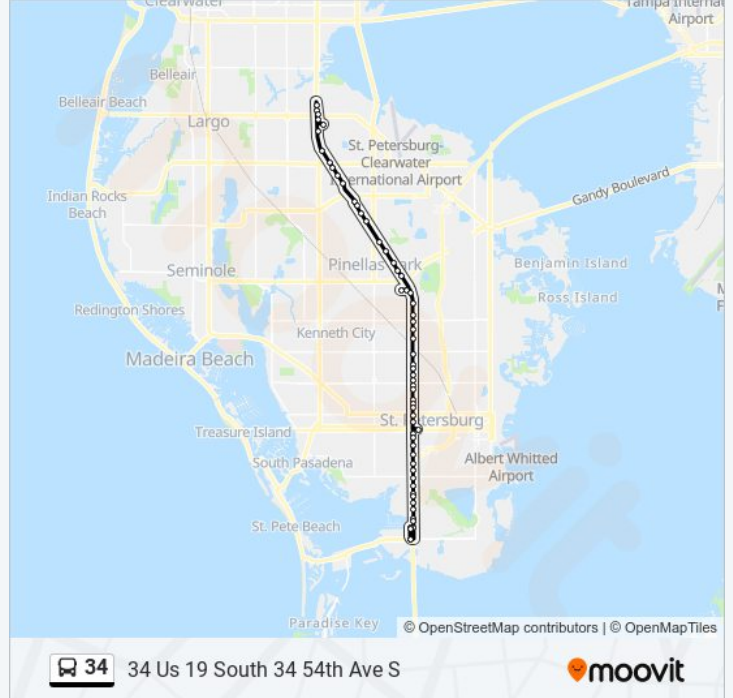

34 bus Info

Direction: 34 Us 19 South 34 54th Ave S

Stops: 60

Trip Duration: 65 min

Line Summary:

Us Hwy 19 N + 52nd St
Us Hwy 19 N + 46th St
Us Hwy 19 N + Mainlands Blvd W
Us Hwy 19 N + 84th Ave N
Us Hwy 19 N + 80th Ave
Us Hwy 19 N + 78th Ave
70th Ave + Us Hwy 19 N
Shoppes at Park Place - Shelter - A
Us Hwy 19 N + Haines Rd N
Us Hwy 19 N + 63rd Ave N
34th St N + 57th Ave N
34th St N + 54th Ave N
34th St N + 50th Ave N
34th St N + 46th Ave N
34th St N + 38th Ave N
34th St N + 32nd Ave N
34th St N + 30th Ave N
34th St N + 26th Ave N
34th St N + 24th Ave N
34th St N + 22nd Ave N
34th St N + 17th Ave N
34th St N + 13th Ave N
34th St N + 11th Ave N
34th St N + 9th Ave N
34th St N + 5th Ave N
34th St N + 3rd Ave N
Grand Central Station - J
34th St S + 2nd Ave S
34th St S + 4th Ave S
34th St S + 8th Ave S
34th St S + 11th Ave S
34th St S + 16th Ave S
34th St S + 18th Ave S

34th St S + 4700

54th Ave S + 37th St S

37th St S + 54th Ave S

37th St S + 4750

37th St S + 4800

Direction: 34 Us 19 South 34 Eckerd College

62 stops

[VIEW LINE SCHEDULE](#)