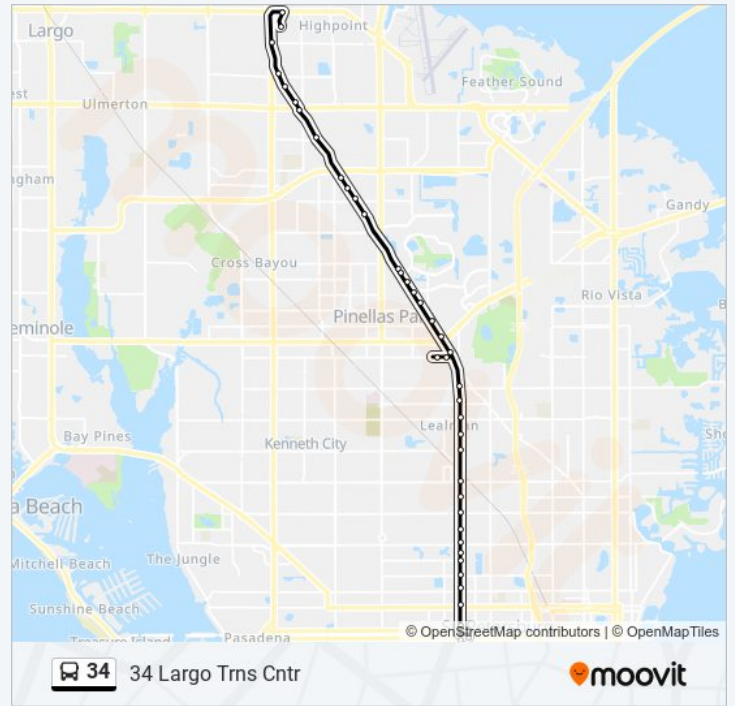

34th St N + 38th Ave N

34th St N + 46th Ave N

34th St N + 50th Ave N

34th St N + 54th Ave N

34th St N + 58th Ave N

Us Hwy 19 N + 62nd Ave N

70th Ave + Us Hwy 19 N

Shoppes at Park Place - Shelter - B

Us Hwy 19 N + 72nd Ave

Us Hwy 19 N + 76th Ter

Us Hwy 19 N + Walmart Shopping Ctr

Us Hwy 19 N + 84th Ave N

Us Hwy 19 N + Gateway Blvd

Us Hwy 19 N + 8999

Us Hwy 19 N + Mainlands Blvd W

Us Hwy 19 N + 46th St

Us Hwy 19 N + 142nd Ave N

Us Hwy 19 N + 150th Ave N

Roosevelt Blvd + Dodge St

Largo Commons Walmart Shelter - A

Direction: 34 Us 19 South 34 54th Ave S

60 stops

[VIEW LINE SCHEDULE](#)

Largo Commons Walmart Shelter - A