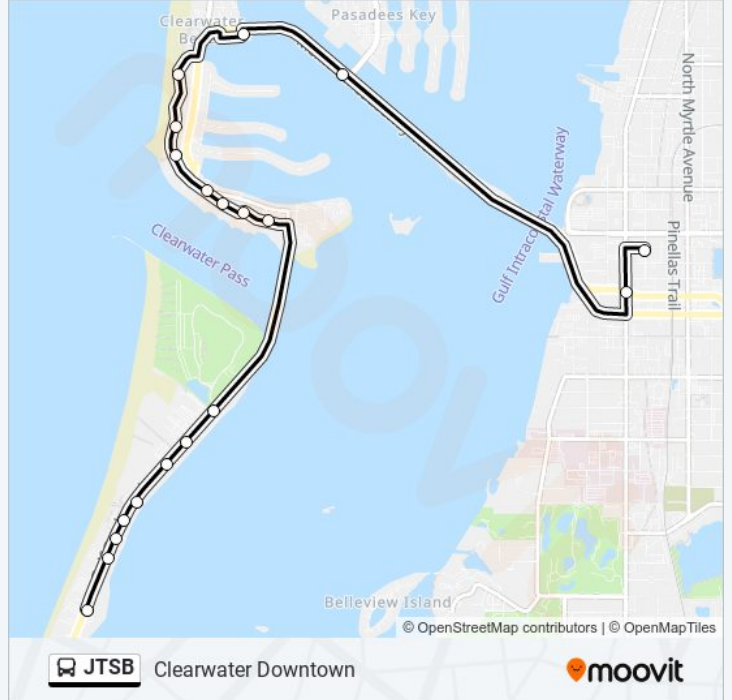

## Clearwater Beach Transit Center North

Gulfview & 5th Street

Gulfview Blvd + 2nd St

Clearwater Beach Transit Center South

Memorial Causeway Blvd + Island Way

Fort Harrison Ave S + Court St

### JTSB bus Info

**Direction:** Clearwater Downtown

**Stops:** 19

**Trip Duration:** 22 min

**Line Summary:**

**Direction: Tarpon Springs Sponge Docks**

16 stops

[VIEW LINE SCHEDULE](#)