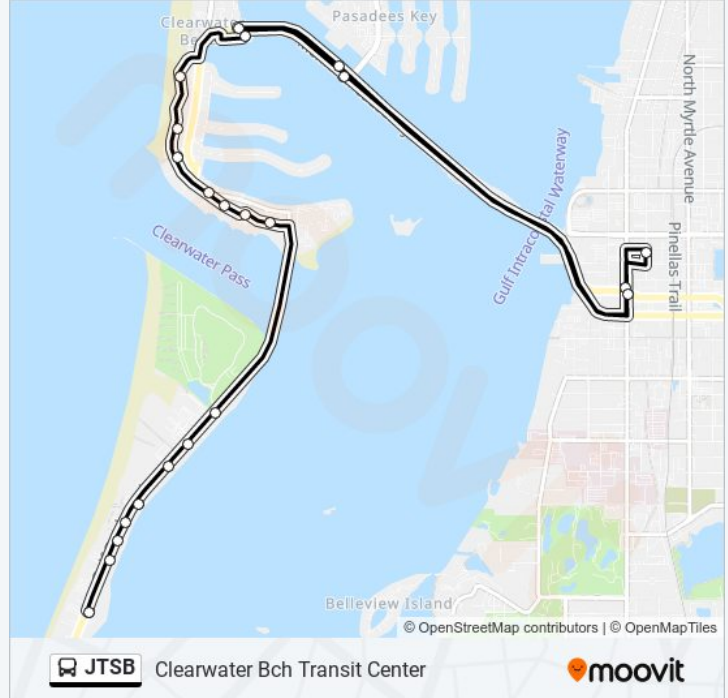

Use the Moovit App to find the closest JTBSB bus station near you and find out when is the next JTBSB bus arriving.

**Direction: Clearwater Bch Transit Center**

22 stops

[VIEW LINE SCHEDULE](#)

Gulf Blvd + Bayside Gardens  
 Gulf Blvd + 1401  
 Gulf Blvd & # 1351  
 Gulf Blvd + 1325  
 Gulf Blvd & # 1301  
 Gulf Blvd + 1241  
 Gulf Blvd + 1201  
 Gulf Blvd + 1067  
 Gulfview Blvd S + 745  
 Gulfview Blvd S + Parkway Dr  
 Gulfview Blvd + 630  
 Gulfview Blvd S + Bayway Blvd  
 Gulfview Blvd + 3 St  
 Gulfview & 5th Street  
 Gulfview Blvd + 2nd St  
 Clearwater Beach Transit Center South  
 Memorial Causeway Blvd + Island Way  
 Fort Harrison Ave S + Court St  
 Garden & Park Street  
 Fort Harrison Ave S + Court St  
 Memorial Causeway Blvd + Island Way

**JTBSB bus Info****Direction:** Clearwater Bch Transit Center**Stops:** 22**Trip Duration:** 40 min**Line Summary:**

## Clearwater Beach Transit Center North

Gulfview & 5th Street

Gulfview Blvd + 2nd St

Clearwater Beach Transit Center South

Memorial Causeway Blvd + Island Way

Fort Harrison Ave S + Court St