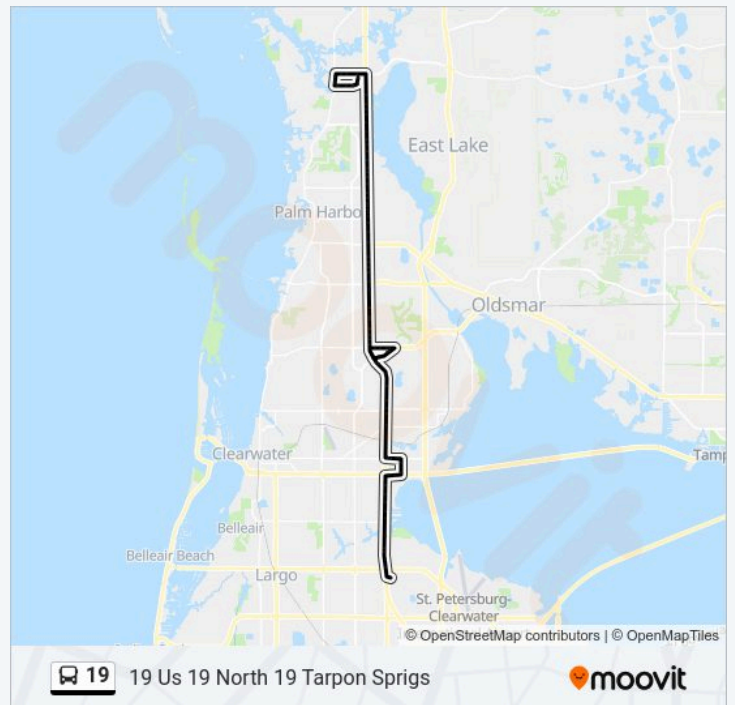

### 19 bus Info

**Direction:** 19 Us 19 North 19 Tarpon Sprigs

**Stops:** 87

**Trip Duration:** 84 min

**Line Summary:**

Countryside Blvd + 2720

Countryside Blvd & # 2684

Countryside Blvd + Us Hwy 19 N

Us Hwy 19 N + 27365

Us Hwy 19 N + Evans Rd

Us Hwy 19 N + 27841

Us Hwy 19 N + Hammock Pine Blvd

Us Hwy 19 N + Winding Creek Blvd

Us Hwy 19 N + Boy Scout Rd

Us Hwy 19 N + Riviera Rd

Us Hwy 19 N + 30147