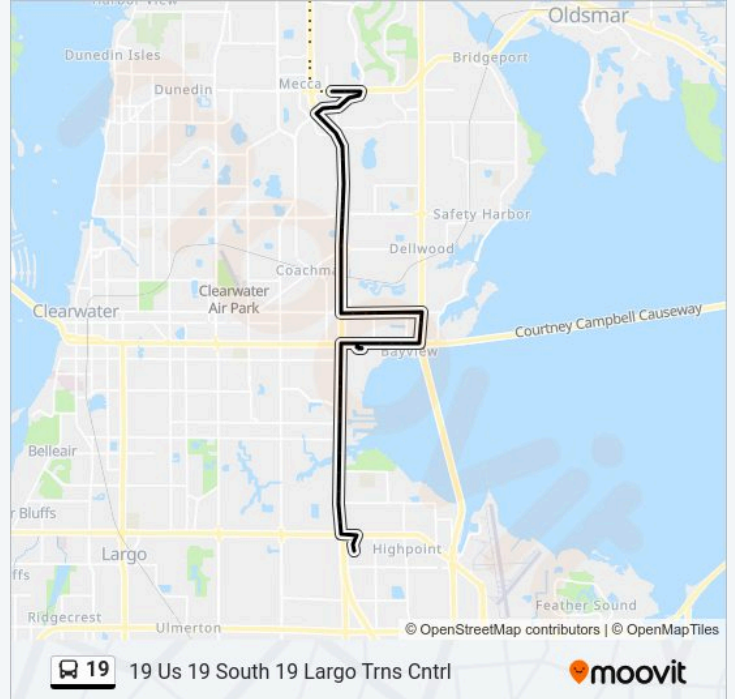

Us Hwy 19 N + 35000

Us Hwy 19 N + Highlands Blvd N

Us Hwy 19 N + Beacon Groves Blvd

Us Hwy 19 N + Highlands Blvd

Us Hwy 19 N + 33626

Us Hwy 19 N + 33000

Us Hwy 19 N + 33288

Us Hwy 19 N + Tampa Rd

Us Hwy 19 N + 32170

Us Hwy 19 N + 31646

Us Hwy 19 N + Cr 39

Us Hwy 19 N + 30950

Us Hwy 19 N + Curlew Rd

Us Hwy 19 N + 29800

Us Hwy 19 N + Congress Ave

Us Hwy 19 N + 29492

Us Hwy 19 N + 29228

Us Hwy 19 N & # 28420

Us Hwy 19 N + Boy Scout Rd

Us Hwy 19 N + Silk Oak Lodge Mhp

Us Hwy 19 N + 27988

Us Hwy 19 N + 27758

Us Hwy 19 N + 27758

Main St + Pine Tree Ln

Sr 580 + Summerdale

Main St + 2nd St

Main St + 2685

Countryside Blvd + 2720

Countryside Blvd & # 2684

Countryside Blvd + Us Hwy 19 N

Us Hwy 19 N & Countryside Blvd

Us Hwy 19 N + 25720