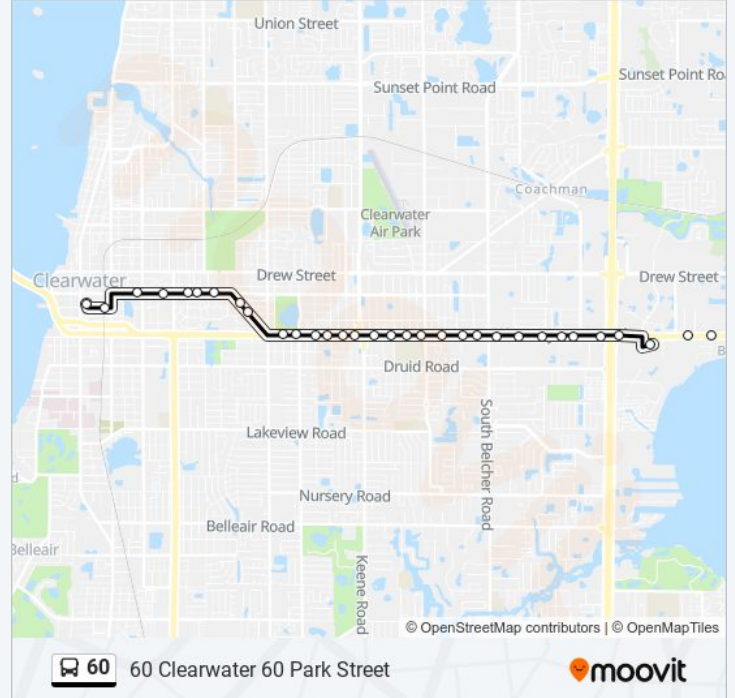

Gulf To Bay Blvd + Fernwood Ave S

Gulf To Bay Blvd + Landry Ave

Gulf To Bay Blvd + Blvd Estates Mhp

Gulf To Bay Blvd + Main Ave S

Gulf To Bay Blvd + Gunn Ave

Gulf To Bay Blvd + Mercury Ave S

Gulf To Bay Blvd + Aurora Ave S

Gulf To Bay Blvd + Comet Ave S

Gulf To Bay Blvd + Arcturas Ave S

Gulf To Bay Blvd + Orion Ave S

Gulf To Bay Blvd + Mars Ave S

Gulf To Bay Blvd + Saturn Ave S

60 bus Time Schedule

60 Clearwater 60 Park Street Route Timetable:

Stops: 34

Trip Duration: 30 min

Line Summary:

Gulf To Bay Blvd + Duncan Ave S
 Gulf To Bay Blvd + Keystone Dr S
 Gulf To Bay Blvd + Lake Dr S
 Gulf To Bay Blvd + Glenwood Ave S
 Gulf To Bay Blvd + Franklin St
 Gulf To Bay Blvd + Park St
 Cleveland St + Lady Mary Dr N
 Cleveland St + Betty Ln N
 Cleveland St + Lincoln Ave N
 Cleveland St + Missouri Ave N
 Cleveland St + Mlk Ave N
 Pierce St + East Ave
 Park St Terminal - Platform - G

Direction: 60 Clearwater Mall

31 stops

[VIEW LINE SCHEDULE](#)

Park St Terminal - Platform - G
 Cleveland St + Booth Ave
 Cleveland St + Mlk Ave S
 Cleveland St + Missouri Ave N
 Cleveland St + Lincoln Ave S
 Cleveland St + Frederica Ave S
 Gulf To Bay Blvd + Park St
 Gulf To Bay Blvd + Franklin St
 Gulf To Bay Blvd + De Leon St
 Gulf To Bay Blvd + Glenwood Ave S
 Gulf To Bay Blvd + Lake Dr S
 Gulf To Bay Blvd + Keystone Ave S
 Gulf To Bay Blvd + Duncan Ave S
 Gulf To Bay Blvd + Phoenix Ave
 Gulf To Bay Blvd + Keene Rd
 Gulf To Bay Blvd + Arcturas Ave