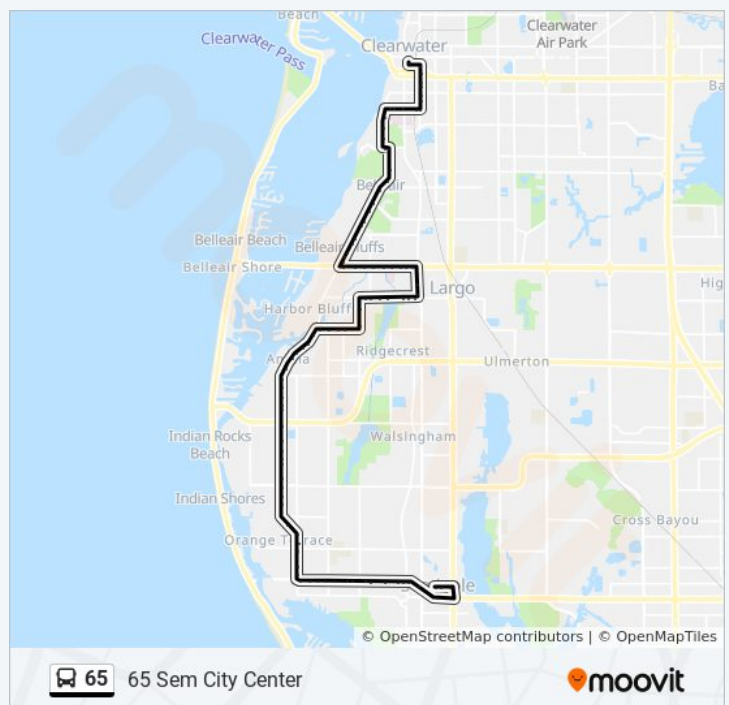

**Direction: 65 Sem City Center**

98 stops

[VIEW LINE SCHEDULE](#)

Park St Terminal - Platform - A

Myrtle Ave S + Pierce St

Myrtle Ave S + Court St

Myrtle Ave S + Chestnut St

Myrtle Ave S + Turner St

Druid Rd S + Ambleside Dr

Druid Rd S + Coe Rd

Bellevue Blvd + Druid Rd S

Bellevue Blvd + Indian Rocks Rd

Indian Rocks Rd + Eastleigh Dr

Indian Rocks Rd + Bayview Dr

Indian Rocks Rd + Ponce De Leon Blvd

Indian Rocks Rd + Poinsetta Rd

Indian Rocks Rd + Althea Rd

Indian Rocks Rd + Rosery Rd

Indian Rocks Rd + Pineland Ave

Indian Rocks Rd + Belmar Dr

**65 bus Time Schedule**

65 Sem City Center Route Timetable:

Sunday	8:30 AM - 4:30 PM
Monday	6:00 AM - 6:00 PM
Tuesday	6:00 AM - 6:00 PM
Wednesday	6:00 AM - 6:00 PM
Thursday	8:30 AM - 4:30 PM
Friday	6:00 AM - 6:00 PM
Saturday	6:00 AM - 6:00 PM

**65 bus Info**

**Direction:** 65 Sem City Center

**Stops:** 98

**Trip Duration:** 52 min

**Line Summary:**

Indian Rocks Rd + Southwind Dr

Indian Rocks Rd + Pinehurst Ave

Indian Rocks Rd + Bayway Ave