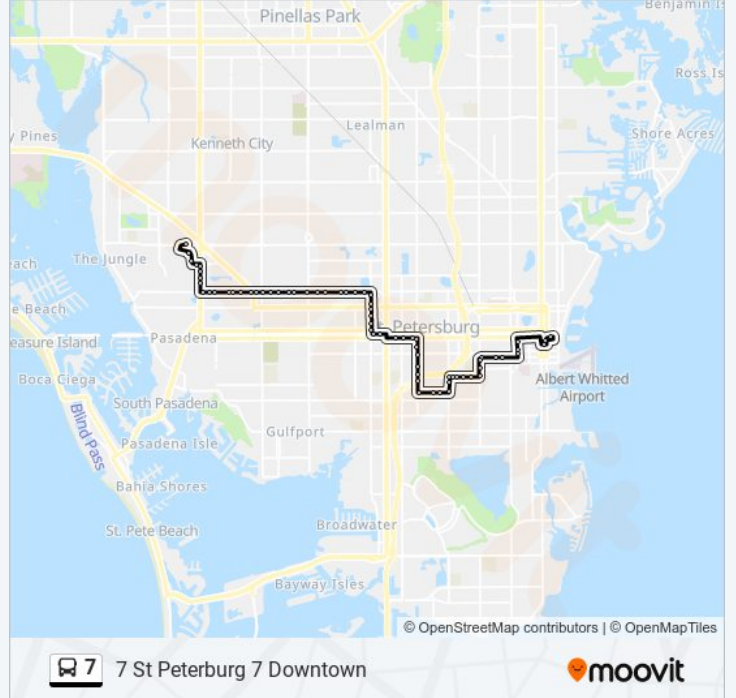

7 St Peterburg 7 Downtown

Get The App

The 7 bus line (7 St Peterburg 7 Downtown) has 2 routes. For regular weekdays, their operation hours are:
 (1) 7 St Peterburg 7 Downtown: 5:45 AM - 9:10 PM (2) 7 Tyrone Mall: 5:35 AM - 8:20 PM
 Use the Moovit App to find the closest 7 bus station near you and find out when is the next 7 bus arriving.

7 bus Info

Direction: 7 St Peterburg 7 Downtown

Stops: 67

Trip Duration: 45 min

Line Summary:

9th Ave N + 47th St N
9th Ave N + 46th St N
9th Ave N + 43rd St N
9th Ave N + 42nd St N
9th Ave N + 40th St N
9th Ave N + Lafayette St N
37th St N + 8th Ave N
37th St N + 6th Ave N
37th St N + 5th Ave N
37th St N + 4th Ave N
37th St N + Burlington Ave N
37th St N + 1st Ave N
Central Ave + 37th St S
Central Ave + 35th St S
Grand Central Station - G
1st Ave S + 31st St S
1st Ave S + 29th St S
28th St S + 1st Ave S
28th St S + 3rd Ave S
28th St S + 5th Ave S
28th St S + Fairfield Ave S
28th St S + 8th Ave S
28th St S + 10th Ave S
13th Ave S & 28th St S
13th Ave S + 25th St S
13th Ave S + Jordan Park St S
22nd St + 13th Ave S
22nd St + 9th Ave S
9th Ave S + 22nd St S
9th Ave S + Union St S
9th Ave S + 21st St S
9th Ave S + 19th St S
9th Ave S + Queen Ct S

16th St S + 9th Ave S

16th St S + 7th Ave S

16th St S + 5th Ave S

Dunmore Ave S + 16th St S

5th Ave S + 1138

5th Ave S + 10th St S

8th St S + Delmar Ter S

8th St S + 4th Ave S

8th St S + 2nd Ave S

3rd Ave S & 3rd St S

1st Ave S + 3rd St S

2nd Ave S + 4th St S

Direction: 7 Tyrone Mall

60 stops

[VIEW LINE SCHEDULE](#)

2nd Ave S + 4th St S