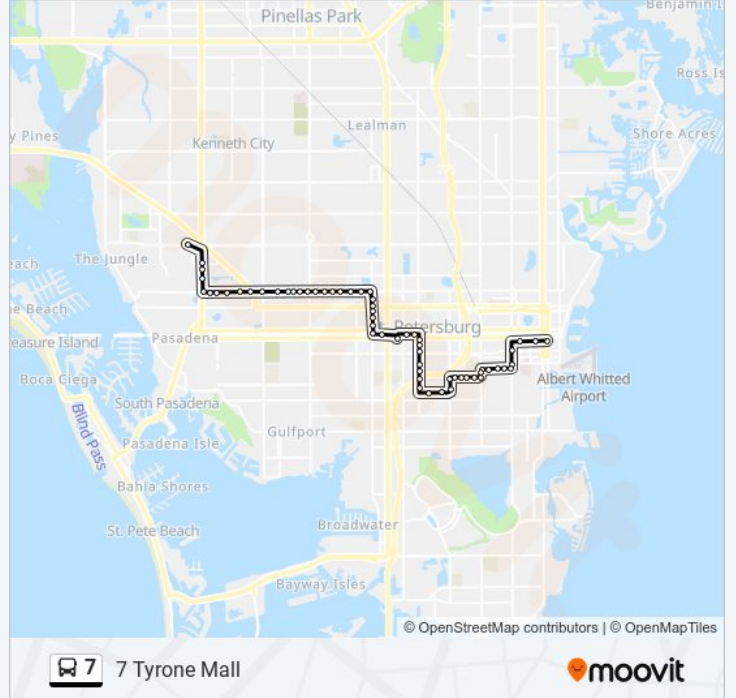

7 St Peterburg 7 Downtown

Get The App

The 7 bus line (7 St Peterburg 7 Downtown) has 2 routes. For regular weekdays, their operation hours are:
 (1) 7 St Peterburg 7 Downtown: 5:45 AM - 9:10 PM (2) 7 Tyrone Mall: 5:35 AM - 8:20 PM
 Use the Moovit App to find the closest 7 bus station near you and find out when is the next 7 bus arriving.

8th St S + 2nd Ave S

3rd Ave S & 3rd St S

1st Ave S + 3rd St S

2nd Ave S + 4th St S

Direction: 7 Tyrone Mall

60 stops

[VIEW LINE SCHEDULE](#)

2nd Ave S + 4th St S

7 bus Time Schedule

7 Tyrone Mall Route Timetable:

Sunday	6:45 AM - 7:45 PM
Monday	5:35 AM - 8:20 PM
Tuesday	5:35 AM - 8:20 PM
Wednesday	5:35 AM - 8:20 PM
Thursday	5:35 AM - 8:20 PM
Friday	5:35 AM - 8:20 PM
Saturday	5:45 AM - 8:45 PM

7 bus Info

Direction: 7 Tyrone Mall

Stops: 60

Trip Duration: 40 min

Line Summary:

- 22nd St + 13th Ave S
- 13th Ave S + Jordan Park St S
- 13th Ave S + 26th St S
- 28th St S + 12th Ave S
- 28th St S + 8th Ave S
- 28th St S + 7th Ave S
- 28th St S + 6th Ave S
- 28th St S + 4th Ave S
- 28th St S + 2nd Ave S
- 28th St S + 1st Ave S
- Central Ave + 29th St N
- Central Ave + 30th St N
- Grand Central Station - G
- Central Ave + 35th St N
- 37th St N + 1st Ave N
- 37th St N + Burlington Ave N
- 37th St N + 3rd Ave N
- 37th St N + Dartmouth Ave N
- 37th St N + 5th Ave N
- 37th St N + 7th Ave N
- 9th Ave N + 37th St N
- 9th Ave N + 39th St N
- 9th Ave N + 41st St N
- 9th Ave N + 43rd St N
- 9th Ave N + 45th St N
- 9th Ave N + 46th St N
- 9th Ave N + 48th St N
- 9th Ave N + 49th St N
- 9th Ave N + 51st St N
- 9th Ave N + 52nd St N
- 9th Ave N + 53rd St N
- 9th Ave N + 55th St N
- 9th Ave N + 58th St N