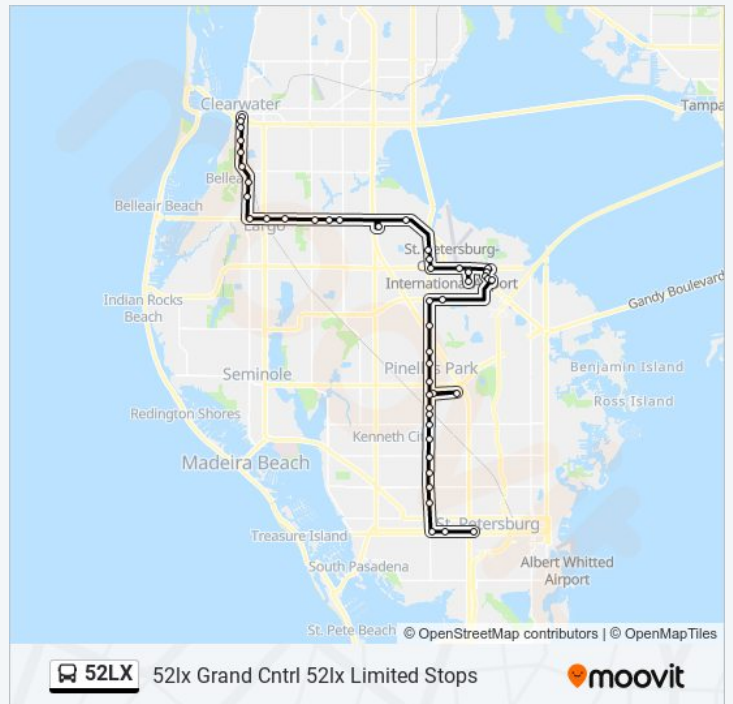

Ulmerton Rd + 38th St N

34th St N + Tech Dr N

Psta 34th St Layby - Platform - A

34th St N + Tech Drive N

Ulmerton Rd + Egret Blvd

Raymond James Towers

Carillon Pkwy + 800

Carillon Pkwy + 780

Carillon Pkwy + 750

118th Ave N + 44th St N

49th St N + 118th Ave N

49th St N + Lake Blvd

49th St N + 91st Ave

49th St N + 86th Ave

49th St N + Park Blvd

70th Ave + 48th St

Shoppes at Park Place - Shelter - C

49th St N + 70th Ave

Friday

5:28 AM - 4:35 PM

Saturday

Not Operational

### 52LX bus Info

**Direction:** 52lx Grand Cntrl 52lx Limited Stops

**Stops:** 48

**Trip Duration:** 100 min

**Line Summary:**

49th St N + 62nd Ave

49th St N + 58th Ave N

49th St N + 54th Ave N