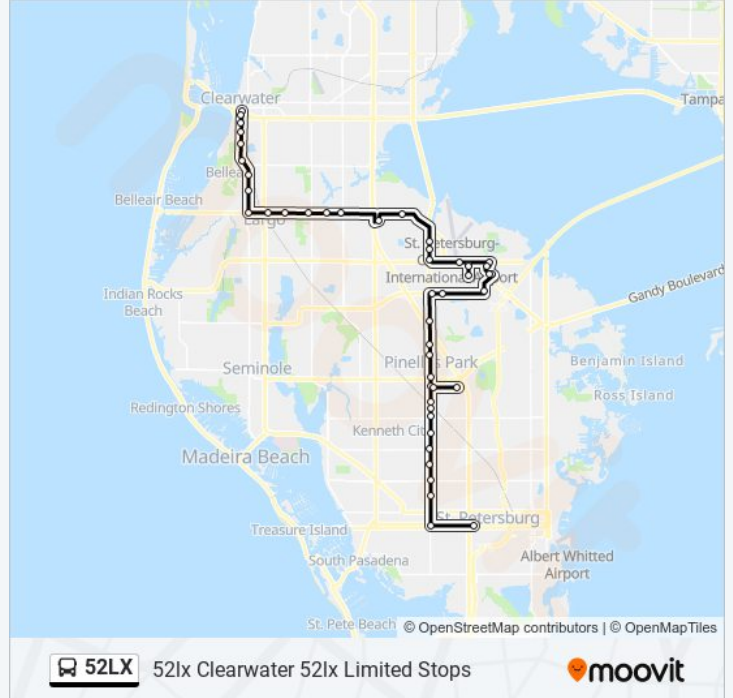

### 52LX bus Info

**Direction:** 52lx Clearwater 52lx Limited Stops

**Stops:** 47

**Trip Duration:** 97 min

**Line Summary:**

Raymond James Towers  
 Ulmerton Rd + Egret Blvd  
 34th St N + Tech Dr N  
 Psta 34th St Layby - Platform - A  
 34th St N + Tech Drive N  
 Ulmerton Rd + 38th St N  
 49th St N + Ulmerton Rd  
 49th St N + 140th Ave N  
 49th St N + 144th Ave N

Roosevelt Blvd + 58th St N  
 Largo Transit Center

East Bay Dr + Belcher Rd N  
 East Bay Dr + Fulton St NE  
 East Bay Dr + 2398

East Bay Dr + 1010  
 East Bay Dr + 2nd St NE  
 West Bay Dr + Ridge Rd N

Clearwater/Largo Rd + Rosery Rd  
 Clearwater/Largo Rd N + Patterson St  
 Fort Harrison Ave S + Woodlawn St

Fort Harrison Ave S + B St  
 Fort Harrison Ave S + Jeffords St  
 Fort Harrison Ave S + Pine St

Fort Harrison Ave S + Court St  
 Park St Terminal - Platform - C

**Direction: 52lx Grand Cntrl 52lx Limited Stops**

48 stops

[VIEW LINE SCHEDULE](#)

Park St Terminal - Platform - C  
 Fort Harrison Ave S + Court St  
 Fort Harrison Ave S + Turner St  
 Fort Harrison Ave S + Jeffords St