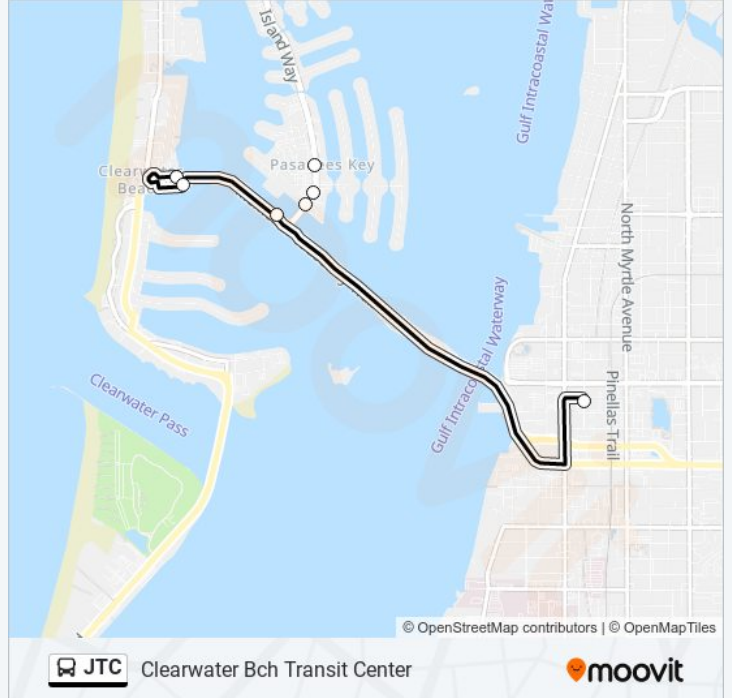

Clearwater Beach Transit Center North

### Direction: Clearwater Bch Transit Center

5 stops

[VIEW LINE SCHEDULE](#)

Island Estates Plaza

Island Way + Windward Psge

Island Way + Memorial Causeway

Memorial Causeway Blvd + Island Way

Clearwater Beach Transit Center North

### JTC bus Info

**Direction:** Clearwater Bch Transit Center

**Stops:** 5

**Trip Duration:** 3 min

**Line Summary:**

### Direction: Dunedin Downtown

57 stops

[VIEW LINE SCHEDULE](#)

Dodecanese Blvd + Sponge Docks

Pinellas Ave N + Spruce St E

Pinellas Ave N + Athens St

Pinellas Ave N + Park St W

Pinellas Ave N + Cypress St