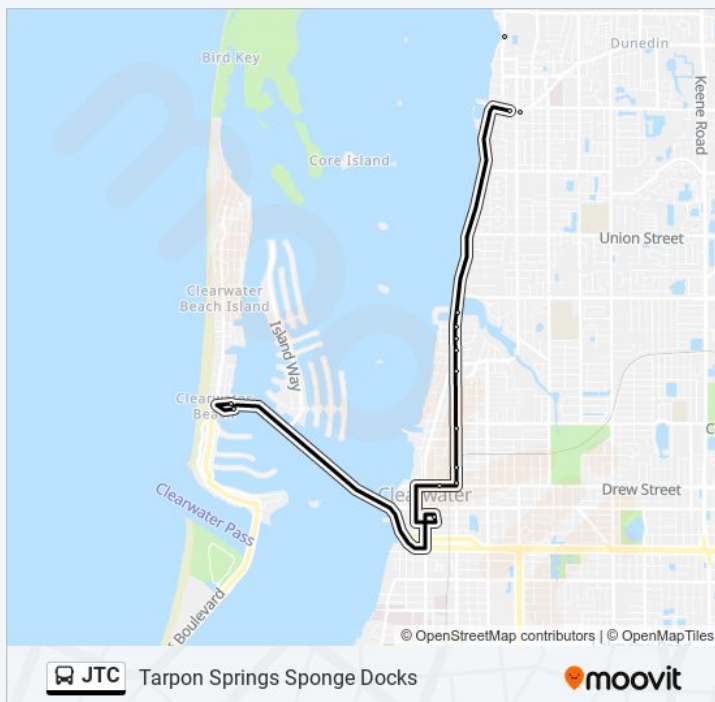

Bayshore Blvd + San Salvador Dr

Bayshore Blvd + San Jose Dr

Bayshore Blvd + San Jose Dr

Bayshore Blvd + Cevera Dr

Bayshore Blvd + Mira Vista Dr

Bayshore Blvd + Buena Vista Dr N

Bayshore Blvd + Shore Dr

**JTC bus Time Schedule**

Tarpon Springs Sponge Docks Route Timetable:

Sunday	8:25 AM - 9:15 PM
Monday	8:25 AM - 9:15 PM
Tuesday	8:25 AM - 9:15 PM
Wednesday	8:25 AM - 9:15 PM
Thursday	8:25 AM - 9:15 PM
Friday	8:25 AM - 11:15 PM
Saturday	8:25 AM - 11:15 PM

**JTC bus Info**

**Direction:** Tarpon Springs Sponge Docks

**Stops:** 68

**Trip Duration:** 77 min

**Line Summary:**

Bayshore Blvd + Michigan Blvd

Bayshore Blvd + Pinellas Recreational Trl

Bayshore Blvd + Duchess Blvd