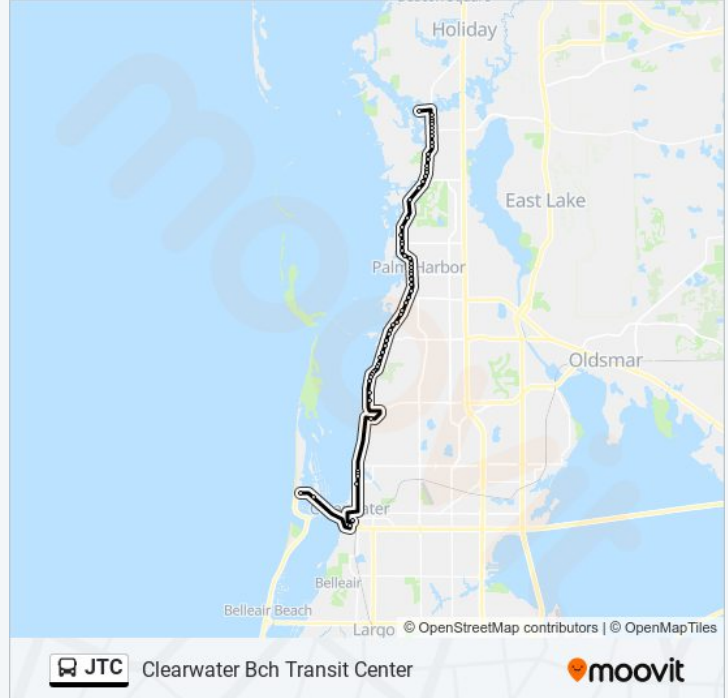

Alt 19 + Illinois Ave

Alt 19 + Virginia Ave

Alt 19 S + Tampa Rd

Alt 19 + Whisper Lake Rd

Alt 19 + 468

Us Hwy 19 Alt + Wiggins Way

Us Hwy 19 Alt + Swan Cir

Bayshore Blvd + the Pinellas Trl

Bayshore Blvd + 2798

Bayshore Blvd + 2724

Bayshore Blvd + Causeway Blvd

Bayshore Blvd + Tradewinds Dr

Bayshore Blvd + Duchess Blvd

Bayshore Blvd + Palm Blvd

Bayshore Blvd + Michigan Blvd

Bayshore Blvd + Shore Dr

Bayshore Blvd + Buena Vista Dr N

Bayshore Blvd + Mira Vista Dr S

Bayshore Blvd + Buena Vista Dr S

Bayshore Blvd + Cevera Dr

Bayshore Blvd + San Jose Dr

Bayshore Blvd + Spring St

Bayshore Blvd + Lee St

Main St + Pinellas Trail

Clearwater Beach Transit Center North