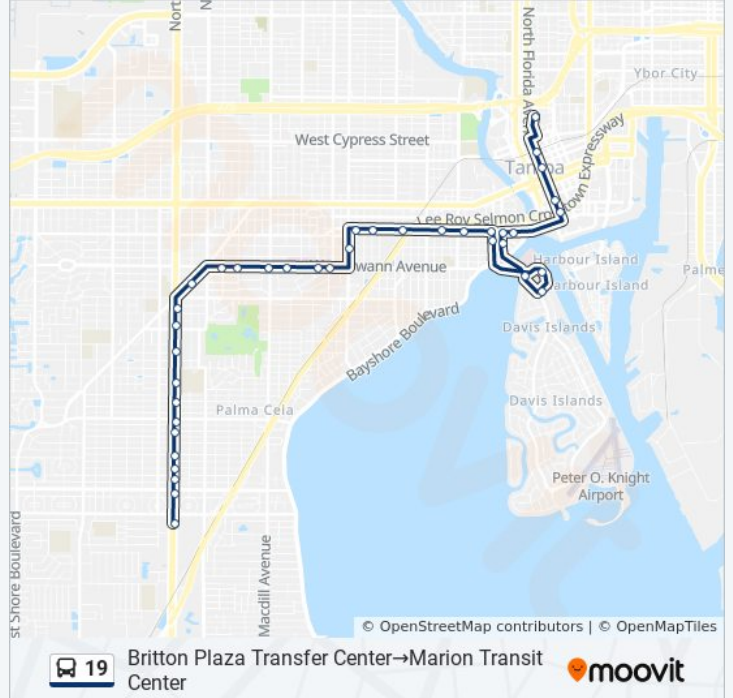

Use the Moovit App to find the closest 19 bus station near you and find out when is the next 19 bus arriving.

**Direction: Britton Plaza Transfer Center→Marion Transit Center**

39 stops

[VIEW LINE SCHEDULE](#)

**19 bus Info**

**Direction:** Britton Plaza Transfer Center→Marion Transit Center

**Stops:** 39

**Trip Duration:** 45 min

**Line Summary:**

Howard Ave @ Platt St  
 Platt St @ Westland Av  
 Platt St @ Melville Av  
 Platt St @ Dakota Av  
 Platt St @ Delaware Av  
 Platt St @ Fielding Ave  
 Platt St @ Hyde Park Ave  
 Hyde Park Av @ Azeele St  
 Tampa General Hospital  
 Arbor Place @ Davis Blvd  
 Davis Blvd @ One Davis Medical Bldg  
 Plant Ave @ Beach Place  
 Platt St @ Plant Av  
 Platt St @ Parker St  
 S Florida Av @ Brorein St  
 Florida Ave @ Whiting St  
 Florida Ave @ Madison St  
 Florida Ave @ Polk St  
 Marion Transit Center

**Direction: Marion Transit Center→Britton Plaza Transfer Center**

39 stops

[VIEW LINE SCHEDULE](#)

Marion Transit Center  
 Tampa St @ Cass St  
 Tampa St @ Zack St  
 Tampa St @ Kennedy Blvd  
 Tampa St @ Brorein St  
 Brorein St @ Parker St  
 Hyde Park Av @ Azeele St  
 Tampa General Hospital  
 Arbor Place @ Davis Blvd

**19 bus Info**

**Direction:** Marion Transit Center→Britton Plaza Transfer Center  
**Stops:** 39

Davis Blvd @ One Davis Medical Bldg

Brorein St @ Hyde Park Ave

Cleveland St @ Magnolia Ave

Cleveland St @ Fielding Ave