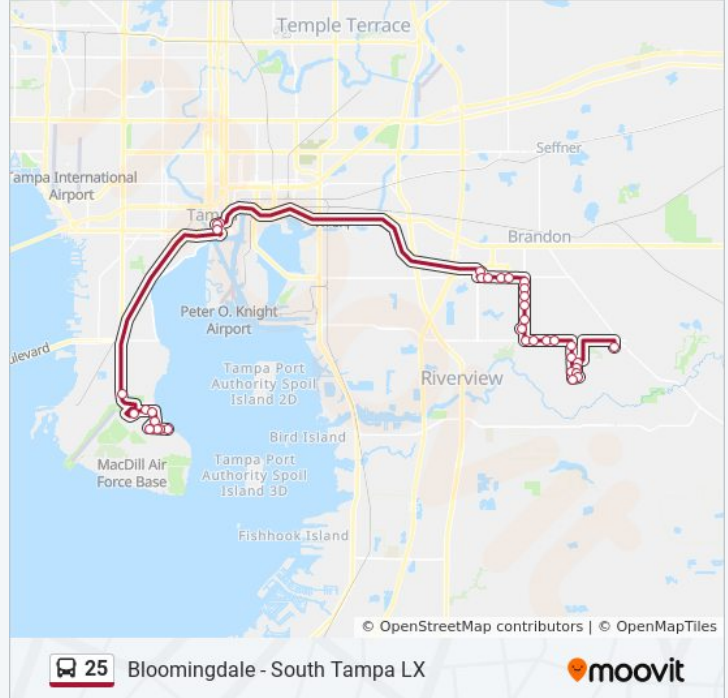

Use the Moovit App to find the closest 25 bus station near you and find out when is the next 25 bus arriving.

Direction: Culbreath Rd @ Bloomingtondale Av→Hillsborough Loop Dr @Brown Pelican Ave

35 stops

Direction: Florida Keys Ave @ Tampa Point Blvd→Culbreath @ Bloomingdale Pnr

36 stops

[VIEW LINE SCHEDULE](#)

Florida Keys Ave @ Tampa Point Blvd
 Florida Keys Av @ Cypress Stand St
 Special Ops Command
 Florida Keys Ave @ Seminole Indian Pl
 Hillsborough Loop Dr @ Brown Pelican Ave
 Zemke Ave @ Boundary Blvd
 Zemke Ave @ Macdill Ave
 Great Egret Ave Hospital/Clinic
 Dale Mabry Hwy @ Pinewood St
 Florida Ave @ Whiting St
 Jackson St @ Marion St
 Jackson St @ Pierce St Metrorapid
 Town Center Blvd @ Providence Rd

25 bus Info

Direction: Florida Keys Ave @ Tampa Point Blvd→Culbreath @ Bloomingdale Pnr

Stops: 36

Trip Duration: 88 min

Line Summary:

Lumsden Rd @ Providence Rd
 Lumsden Rd @ Heather Lakes BI West
 Lumsden Rd @ Heather Lakes BI East
 Lumsden Rd @ Brandon Parkway
 Kings Av @ Oak Park Place
 Kings Av @ Tradewind Dr
 Kings Av @ Calm Dr
 Kings Av @ Tanglewood Way
 Kings Av @ Southwood Cove
 J C Handly Park Pnr
 Bloomingdale Av @ Kings Av
 Bloomingdale Ave @ Van Gogh Cr
 Bloomingdale @ Bloomingdale Villas
 Bloomingdale Av @ Bryan Rd
 Bell Shoals @ Starwood @ Walmart
 Bell Shoals Rd @ Rosemead Lane
 Bell Shoals Rd @ Garnet Dr
 Glenhaven Dr @ Bell Shoals Rd
 Glenhaven Dr @ Natures Way Blvd
 Natures Way Blvd @ Elm Grove Ln
 Natures Way Blvd @ Dunaire Dr
 Natures Way Blvd @ Callista Ln
 Culbreath @ Bloomingdale Pnr