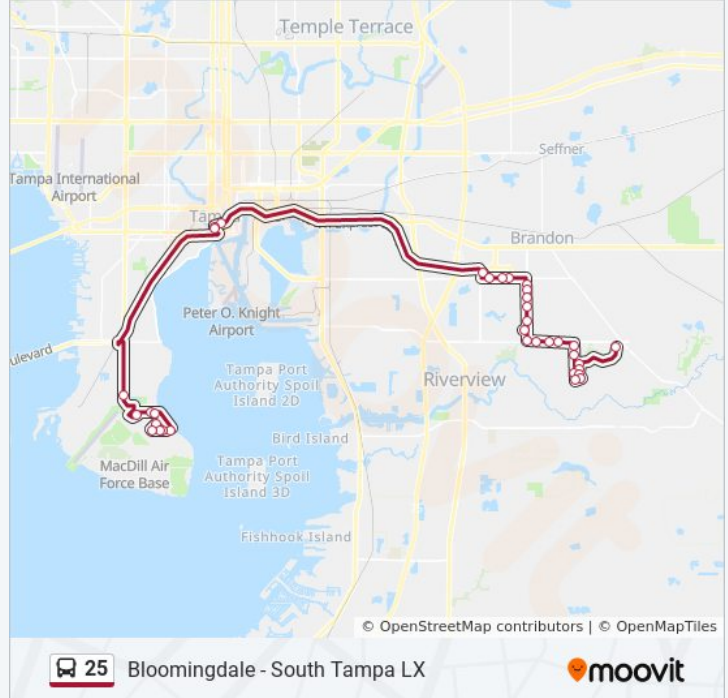

Use the Moovit App to find the closest 25 bus station near you and find out when is the next 25 bus arriving.

Direction: Culbreath Rd @ Bloomingtondale Av→Hillsborough Loop Dr @Brown Pelican Ave

35 stops

25 bus Info

Direction: Culbreath Rd @ Bloomingtondale Av→Hillsborough Loop Dr @Brown Pelican Ave

Stops: 35

Trip Duration: 77 min

Line Summary:

Lumsden Rd @ Brandon Parkway
 Lumsden Rd @ Paddock Club Dr
 Lumsden Rd @ Kensington Ridge Blvd
 Town Center Blvd @ Providence Rd
 Kennedy Blvd @ Pierce St Metrorapid
 Tampa St @ Kennedy Blvd
 Tampa St @ Jackson St
 Dale Mabry Hwy @ Pinewood St
 Great Egret Ave Hospital/Clinic
 Zemke Ave @ Macdill Ave
 Zemke Ave @ Boundary Blvd
 Florida Keys Ave @ Tampa Point Blvd
 Florida Keys Av @ Cypress Stand St
 Special Ops Command
 Florida Keys Ave @ Seminole Indian Pl
 Hillsborough Loop Dr @Brown Pelican Ave

Direction: Florida Keys Ave @ Tampa Point Blvd→Culbreath @ Bloomingdale Pnr

36 stops

[VIEW LINE SCHEDULE](#)

Florida Keys Ave @ Tampa Point Blvd
 Florida Keys Av @ Cypress Stand St
 Special Ops Command
 Florida Keys Ave @ Seminole Indian Pl
 Hillsborough Loop Dr @ Brown Pelican Ave
 Zemke Ave @ Boundary Blvd
 Zemke Ave @ Macdill Ave
 Great Egret Ave Hospital/Clinic
 Dale Mabry Hwy @ Pinewood St
 Florida Ave @ Whiting St
 Jackson St @ Marion St
 Jackson St @ Pierce St Metrorapid
 Town Center Blvd @ Providence Rd