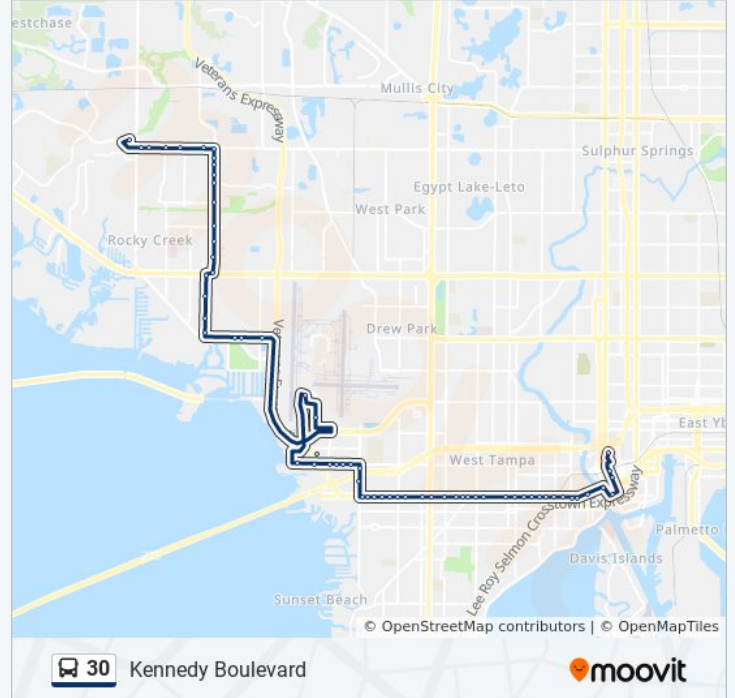

Hanley Rd @ Winging Way Dr  
Bj's @ Waters Av @ Hanley Rd  
Waters Ave @ Pinehurst Dr  
Waters Ave @ Shell Dr  
Waters Ave @ River Oaks Dr  
Waters Ave @ Sheldon Rd  
Northwest Transfer Center

**Direction: Northwest Transfer Center→Marion Transit Center**

**30 bus Info**

**Direction:** Northwest Transfer Center→Marion Transit Center

**Stops:** 64

**Trip Duration:** 76 min

**Line Summary:**

Memorial Hwy @ George Rd

Airport Rental Car Facility

Tpa Internat'L Airport Post Office

Kennedy Blvd @ Dale Mabry Hwy

Kennedy Blvd @ Himes Av

Kennedy Blvd @ Gray Ct

Kennedy Bl @ Lincoln Av

Kennedy Blvd @ Henderson Blvd

Kennedy Blvd @ Macdill Av

Kennedy Blvd @ Gomez Av

Kennedy Blvd @ Tampania Ave

Kennedy Blvd @ Howard Av

Kennedy Blvd @ Albany Av

Kennedy Blvd @ Fremont Av

Kennedy Blvd @ Rome Av

Kennedy Blvd @ Oregon Av

Kennedy Blvd @ Willow Av

Kennedy Blvd @ Delaware Av

Kennedy Blvd @ S Boulevard