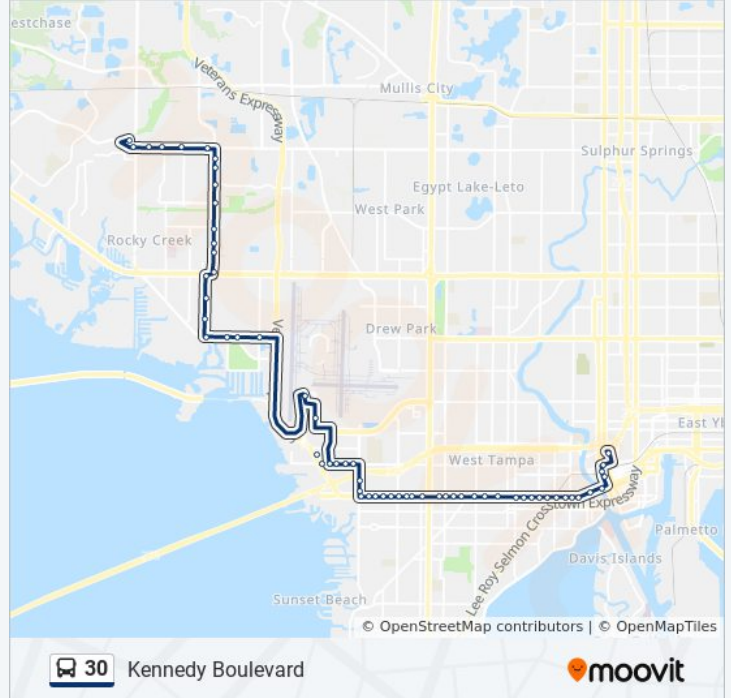

### Direction: Marion Transit Center→Northwest Transfer Center

60 stops

[VIEW LINE SCHEDULE](#)

- Marion Transit Center
- Tyler St @ Franklin St
- Tampa St @ Cass St
- Tampa St @ Zack St
- Kennedy Blvd @ Ashley Dr
- Kennedy Blvd @ Hyde Park Av
- Kennedy Blvd @ Brevard Av
- Kennedy Blvd @ N Boulevard
- Kennedy Blvd @ Delaware Av
- Kennedy Blvd @ Willow Av
- Kennedy Blvd @ Oregon Av
- Kennedy Blvd @ Rome Av
- Kennedy Blvd @ Fremont Av
- Kennedy Blvd @ Albany Av
- Kennedy Blvd @ Howard Av
- Kennedy Blvd @ Arrawana Av
- Kennedy Blvd @ Gomez Av
- Kennedy Blvd @ Macdill Av
- Kennedy Blvd @ Lincoln Av
- Kennedy Blvd @ Glen Av

### 30 bus Info

**Direction:** Marion Transit Center→Northwest Transfer Center

**Stops:** 60

**Trip Duration:** 58 min

**Line Summary:**

Kennedy Blvd @ Himes Av  
Kennedy Blvd @ Sterling Av  
Kennedy Blvd @ Church Av  
Kennedy Blvd @ Grady Av  
Kennedy Blvd @ Clark Av  
Kennedy Blvd @ Lois Av  
Kennedy Blvd @ Hubert Av  
Kennedy Blvd @ Manhattan Av  
Kennedy Blvd @ Hesperides St  
Kennedy Blvd @ Trask St  
Kennedy Blvd @ Westshore Blvd  
Westshore Blvd @ North B St  
Westshore Blvd @ Gray St  
Cypress St @ Occident St  
Cypress St @ Ward St  
Cypress St @ Sherrill St  
Cypress St @ O'Brien St  
Airport Rental Car Facility  
Tpa Internat'L Airport Post Office  
Memorial Hwy @ George Rd  
Memorial Hwy @ Bray Rd  
Memorial Hwy @ Waltham Ave  
Memorial Hwy @ Kelly Rd  
Kelly Rd @ Swindon Rd  
Kelly Rd @ New Orleans St  
Kelly Rd @ Hillsborough Ave  
Hanley Rd @ Hillsborough Ave  
Hanley Rd @ 6000 (School)  
Hanley Rd @ Hanna Ave  
Hanley Rd @ Jackson Springs Rd  
Hanley Rd @ Woodbridge Blvd  
Hanley Rd @ Barry Rd  
Hanley Rd @ Twelve Oaks Blvd

Hanley Rd @ Winging Way Dr  
Bj's @ Waters Av @ Hanley Rd  
Waters Ave @ Pinehurst Dr  
Waters Ave @ Shell Dr  
Waters Ave @ River Oaks Dr  
Waters Ave @ Sheldon Rd  
Northwest Transfer Center

**Direction: Northwest Transfer Center→Marion Transit Center**